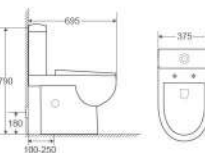

**A064**

One-Piece Toilet
Flushing System: Siphonic
Size: 690x410x600mm
S-trap: 300/400mm

One Piece Toilet

B061

Two-Piece Toilet
Flushing System: Washdown
Size: 690x355x835mm
P-trap: 180mm
S-trap: 250/300mm

B063

Two-Piece Toilet
Flushing System: Washdown
Size: 690x370x850mm
P-trap: 180mm

B049

Two-Piece Toilet
Flushing System: Washdown
Size: 690x390x830mm
P-trap: 180mm

B066

Two-Piece Toilet
Flushing System: Rimless
Size: 695x370x815mm
P-trap: 180mm
S-trap: 100-250mm

B068

Two-Piece Toilet
Flushing System: Washdown
Size: 675x375x790mm
P-trap: 180mm
S-trap: 120-200mm

B082

Two-Piece Toilet
Flushing System: Washdown
Size: 655x410x775mm
P-trap: 180mm
S-trap: 150mm

Two Piece Toilet

B023

Two-Piece Toilet
Flushing System: Washdown
Size: 700x370x790mm
P-trap: 180mm
S-trap: 250mm

B084

Two-Piece Toilet
Flushing System: Washdown
Size: 670x380x740mm
P-trap: 180mm
S-trap: 250mm

B081

Two-Piece Toilet
Flushing System: Washdown
Size: 710x390x765mm
P-trap: 180mm
S-trap: 250mm