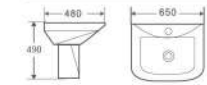

Wall-hung Basin
Size: 650x480x490mm
Wall-hung Installation

SG069