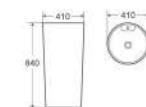

D047

Wall-Hung Toilet
Flushing System: Washdown
Size: 585x410x410mm
P-trap: 180mm

D0211

Wall-Hung Toilet
Flushing System: Washdown
Size: 530x350x380mm
P-trap: 180mm

D021

Wall-Hung Toilet
Flushing System: Washdown
Size: 545x360x370mm
P-trap: 180mm

Column Basin

H001

Column Basin
Size: 470x510x850mm
Fixing To Wall With Back

H029

Column Basin
Size: 510x510x865mm
Fixing To Wall With Back

H002

Column Basin
Size: 490x490x820mm
Fixing To Wall With Back

H003

Column Basin
Size: 400x400x850mm
Fixing To Wall With Back

H004

Column Basin
Size: 410x410x840mm
Fixing To Wall With Back

H005

Column Basin
Size: 430x430x860mm
Fixing To Wall With Back

Basin With Pedestal

G501