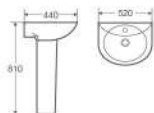

G503

Basin With Pedestal
Size: 650x510x820mm
Fixing To Wall With Back

G023

Basin With Pedestal
Size: 560x440x820mm
Fixing To Wall With Back

G0211

Basin With Pedestal
Size: 610x470x870mm
Fixing To Wall With Back

G507

Basin With Pedestal
Size: 700x500x780mm
Fixing To Wall With Back

G045

Basin With Pedestal
Size: 620x510x880mm
Fixing To Wall With Back

G508

Basin With Pedestal
Size: 660x500x850mm
Fixing To Wall With Back

Basin With Pedestal

G509

Basin With Pedestal
Size: 620x495x840mm
Fixing To Wall With Back

G081

Basin With Pedestal
Size: 570x450x850mm
Fixing To Wall With Back

G510

Basin With Pedestal
Size: 520x440x810mm
Fixing To Wall With Back

G029

Basin With Pedestal
Size: 650x480x820mm
Fixing To Wall With Back

G021

Basin With Pedestal
Size: 600x480x830mm
Fixing To Wall With Back

G511

Basin With Pedestal
Size: 510x460x850mm
Fixing To Wall With Back