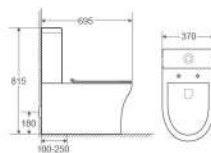

**A064**

One-Piece Toilet
Flushing System: Siphonic
Size: 690x410x600mm
S-trap: 300/400mm

One Piece Toilet

B061

Two-Piece Toilet
Flushing System: Washdown
Size: 690x355x835mm
P-trap: 180mm
S-trap: 250/300mm

B063

Two-Piece Toilet
Flushing System: Washdown
Size: 690x370x850mm
P-trap: 180mm

B049

Two-Piece Toilet
Flushing System: Washdown
Size: 690x390x830mm
P-trap: 180mm

B066

Two-Piece Toilet
Flushing System: Rimless
Size: 695x370x815mm
P-trap: 180mm
S-trap: 100-250mm

B068

Two-Piece Toilet
Flushing System: Washdown
Size: 675x375x790mm
P-trap: 180mm
S-trap: 120-200mm

B082

Two-Piece Toilet
Flushing System: Washdown
Size: 655x410x775mm
P-trap: 180mm
S-trap: 150mm

Two Piece Toilet