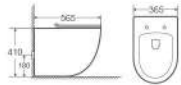

Floor Standing Toilet
Flushing System: Washdown
Size: 565x365x410mm
P-trap: 180mm

D049