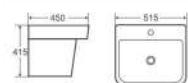

Wall-hung Basin
Size: 515x450x415mm
Wall-hung Installation

C104