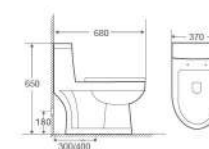

**A046**

One-Piece Toilet
Flushing System: Siphonic
Size: 610x350x750mm
S-trap: 300/400mm

**A025**

One-Piece Toilet
Flushing System: Washdown
Size: 680x365x780mm
P-trap: 180mm
S-trap: 250mm

**A021**

One-Piece Toilet
Flushing System: Washdown
Size: 700x400x760mm
P-trap: 180mm
S-trap: 250/300mm

**A027**

One-Piece Toilet
Flushing System: Washdown
Size: 760x370x830mm
P-trap: 180mm
S-trap: 250mm

**A048**

One-Piece Toilet
Flushing System: Siphonic
Size: 740x380x650mm
S-trap: 300/400mm

**A062**

One-Piece Toilet
Flushing System: Washdown
Size: 680x370x650mm
P-trap: 180mm
S-trap: 250/300/400mm

**A064**

One-Piece Toilet
Flushing System: Siphonic
Size: 690x410x600mm
S-trap: 300/400mm

One Piece Toilet

B061

Two-Piece Toilet
Flushing System: Washdown
Size: 690x355x835mm
P-trap: 180mm
S-trap: 250/300mm

B063

Two-Piece Toilet
Flushing System: Washdown
Size: 690x370x850mm
P-trap: 180mm

B049

Two-Piece Toilet
Flushing System: Washdown
Size: 690x390x830mm
P-trap: 180mm

B066

Two-Piece Toilet
Flushing System: Rimless
Size: 695x370x815mm
P-trap: 180mm
S-trap: 100-250mm