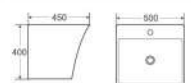

Wall-hung Basin
Size: 500x450x400mm
Wall-hung Installation

C106