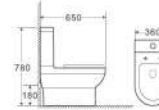

**D049X**

Floor Standing Toilet
Flushing System: Washdown
Size: 565x365x410mm
P-trap: 180mm

**D049**

Wall-Hung Toilet
Flushing System: Washdown
Size: 550x365x370mm
P-trap: 180mm

**F049**

Wall-Hung Basin
Size: 560x370x370mm

**B065**

Two-Piece Toilet
Flushing System: Washdown
Size: 640x350x780mm
P-trap: 180mm

**D065X**

Floor Standing Toilet
Flushing System: Washdown
Size: 500x350x410mm
P-trap: 180mm

**B067**

Two-Piece Toilet
Flushing System: Washdown
Size: 650x360x780mm
P-trap: 180mm

**D067X**

Floor Standing Toilet
Flushing System: Washdown
Size: 520x360x400mm
P-trap: 180mm

**B061**

Two-Piece Toilet
Flushing System: Washdown
Size: 690x355x835mm
P-trap: 180mm
S-trap: 250/300mm

**D061**