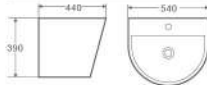

Wall-hung Basin
Size: 540x440x390mm
Wall-hung Installation

C107