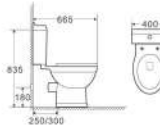

**D067X**

Floor Standing Toilet
Flushing System: Washdown
Size: 520x360x400mm
P-trap: 180mm

**B061**

Two-Piece Toilet
Flushing System: Washdown
Size: 690x355x835mm
P-trap: 180mm
S-trap: 250/300mm

**D061**

Wall-Hung Toilet
Flushing System: Washdown
Size: 515x360x350mm
P-trap: 180mm

**B063**

Two-Piece Toilet
Flushing System: Washdown
Size: 690x370x850mm
P-trap: 180mm

**D063**

Wall-Hung Toilet
Flushing System: Washdown
Size: 490x370x370mm
P-trap: 180mm

**B069**

Two-Piece Toilet
Flushing System: Washdown
Size: 665x400x835mm
P-trap: 180mm
S-trap: 250/300mm

**F069**

Bidet
Size: 555x350x405mm

**G069**

Basin With Pedestal
Size: 580x500x870mm
Fixing To Wall With Back

**SG069**

Wall-hung Basin
Size: 580x500x550mm
Fixing To Wall With Back

B081

Two-Piece Toilet
Flushing System: Washdown
Size: 710x390x765mm
S-trap: 250mm
P-trap: 180mm

F081

Bidet
Size: 600x390x390mm
Fixing To Wall With Back