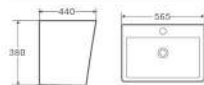

Wall-hung Basin
Size: 500x450x400mm
Wall-hung Installation

**C106**

Wall-hung Basin
Size: 440x490x350mm
Wall-hung Installation

**C027**

Wall-hung Basin
Size: 540x440x390mm
Wall-hung Installation

**C107**

Wall-hung Basin
Size: 565x440x380mm
Wall-hung Installation