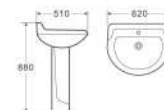

G0211

Basin With Pedestal
Size: 610x470x870mm
Fixing To Wall With Back

SG0211

Wall-hung Basin
Size: 610x475x450mm
Fixing To Wall With Back

D0211

Wall-Hung Toilet
Flushing System: Washdown
Size: 530x350x380mm
P-trap: 180mm

A041

One-Piece Toilet
Flushing System:
Washdown/Siphonic
Size: 690x350x770mm
P-trap: 180mm
S-trap: 250/300/400mm

D041

Wall-Hung Toilet
Flushing System: Washdown
Size: 545x350x360mm
P-trap: 180mm

A043

One-Piece Toilet
Flushing System:
Washdown/Siphonic
Size: 710x390x830mm
S-trap: 250/300/400mm

D043

Wall-Hung Toilet
Flushing System: Washdown
Size: 570x380x400mm
P-trap: 180mm

A045

One-Piece Toilet
Flushing System: Washdown
Size: 780x400x760mm
P-trap: 180mm
S-trap: 250/300mm

G045

Basin With Pedestal
Size: 620x510x880mm
Fixing To Wall With Back

B047

Two-Piece Toilet
Flushing System: Washdown
Size: 740x280x900mm
P-trap: 180mm
S-trap: 250mm

F047

Wall-Hung Bidet
Size: 580x400x360mm
Fixing To Wall With Back

**B049**

Two-Piece Toilet
Flushing System: Washdown
Size: 690x390x830mm
P-trap: 180mm