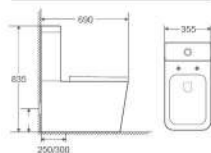

**A027**

One-Piece Toilet
Flushing System: Washdown
Size: 760x370x830mm
P-trap: 180mm
S-trap: 250mm

**A048**

One-Piece Toilet
Flushing System: Siphonic
Size: 740x380x650mm
S-trap: 300/400mm

**A062**

One-Piece Toilet
Flushing System: Washdown
Size: 680x370x650mm
P-trap: 180mm
S-trap: 250/300/400mm

**A064**

One-Piece Toilet
Flushing System: Siphonic
Size: 690x410x600mm
S-trap: 300/400mm

One Piece Toilet

B061

Two-Piece Toilet
Flushing System: Washdown
Size: 690x355x835mm
P-trap: 180mm
S-trap: 250/300mm

B063

Two-Piece Toilet
Flushing System: Washdown
Size: 690x370x850mm
P-trap: 180mm

B049

Two-Piece Toilet
Flushing System: Washdown
Size: 690x390x830mm
P-trap: 180mm

B066

Two-Piece Toilet
Flushing System: Rimless
Size: 695x370x815mm
P-trap: 180mm
S-trap: 100-250mm