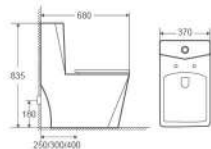

G083

Basin With Pedestal
Size: 510x410x850mm
Fixing To Wall With Back

A022

One-Piece Toilet
Flushing System:
Washdown/Siphonic
Size: 700x385x780mm
P-trap: 180mm
S-trap: 250/300/400mm

A041

One-Piece Toilet
Flushing System:
Washdown/Siphonic
Size: 690x350x770mm
P-trap: 180mm
S-trap: 250/300/400mm

A026

One-Piece Toilet
Flushing System:
Washdown/Siphonic
Size: 700x370x800mm
P-trap: 180mm
S-trap: 250mm

One Piece Toilet

**A029**

One-Piece Toilet
Flushing System: Washdown/Siphonic
Size: 680x370x835mm
P-trap: 180mm
S-trap: 250/300/400mm

**A028**

One-Piece Toilet
Flushing System: Washdown
Size: 700x360x750mm
P-trap: 180mm
S-trap: 250mm

**A042**

One-Piece Toilet
Flushing System: Washdown
Size: 760x380x840mm
P-trap: 180mm
S-trap: 250mm

One Piece Toilet