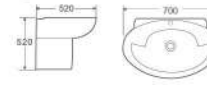

Wall-hung Basin
Size: 700x520x520mm
Wall-hung Installation

SG503