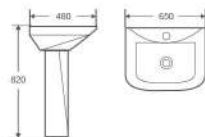

Basin With Pedestal

G504

Basin With Pedestal
Size: 500x410x830mm
Fixing To Wall With Back

G505

Basin With Pedestal
Size: 580x475x820mm
Fixing To Wall With Back

G506

Basin With Pedestal
Size: 560x450x810mm
Fixing To Wall With Back

G507

Basin With Pedestal
Size: 700x500x780mm
Fixing To Wall With Back

G045

Basin With Pedestal
Size: 620x510x880mm
Fixing To Wall With Back

G508

Basin With Pedestal
Size: 660x500x850mm
Fixing To Wall With Back

Basin With Pedestal

G509

Basin With Pedestal
Size: 620x495x840mm
Fixing To Wall With Back

G081

Basin With Pedestal
Size: 570x450x850mm
Fixing To Wall With Back

G510

Basin With Pedestal
Size: 520x440x810mm
Fixing To Wall With Back

G029

Basin With Pedestal
Size: 650x480x820mm
Fixing To Wall With Back

G021

Basin With Pedestal
Size: 600x480x830mm
Fixing To Wall With Back

G511

Basin With Pedestal
Size: 510x460x850mm
Fixing To Wall With Back