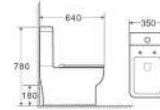

B047

Two-Piece Toilet
Flushing System: Washdown
Size: 740x280x900mm
P-trap: 180mm
S-trap: 250mm

F047

Wall-Hung Bidet
Size: 580x400x360mm
Fixing To Wall With Back

**B049**

Two-Piece Toilet
Flushing System: Washdown
Size: 690x390x830mm
P-trap: 180mm

**D049X**

Floor Standing Toilet
Flushing System: Washdown
Size: 565x365x410mm
P-trap: 180mm

**D049**

Wall-Hung Toilet
Flushing System: Washdown
Size: 550x365x370mm
P-trap: 180mm

**F049**

Wall-Hung Basin
Size: 560x370x370mm

**B065**

Two-Piece Toilet
Flushing System: Washdown
Size: 640x350x780mm
P-trap: 180mm

**D065X**

Floor Standing Toilet
Flushing System: Washdown
Size: 500x350x410mm
P-trap: 180mm

**B067**

Two-Piece Toilet
Flushing System: Washdown
Size: 650x360x780mm
P-trap: 180mm