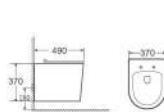

Wall-Hung Toilet
Flushing System: Washdown
Size: 490x370x370mm
P-trap: 180mm

B069