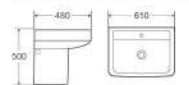

Wall-hung Basin
Size: 610x480x500mm
Wall-hung Installation

SG029