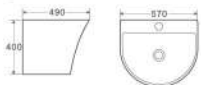

Wall-hung Basin
Size: 570x490x400mm
Wall-hung Installation

C102