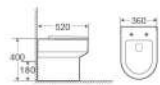

**D049X**

Floor Standing Toilet
Flushing System: Washdown
Size: 565x365x410mm
P-trap: 180mm

**D049**

Wall-Hung Toilet
Flushing System: Washdown
Size: 550x365x370mm
P-trap: 180mm

**F049**

Wall-Hung Basin
Size: 560x370x370mm

**B065**

Two-Piece Toilet
Flushing System: Washdown
Size: 640x350x780mm
P-trap: 180mm

**D065X**

Floor Standing Toilet
Flushing System: Washdown
Size: 500x350x410mm
P-trap: 180mm

**B067**

Two-Piece Toilet
Flushing System: Washdown
Size: 650x360x780mm
P-trap: 180mm

**D067X**

Floor Standing Toilet
Flushing System: Washdown
Size: 520x360x400mm
P-trap: 180mm

**B061**

Two-Piece Toilet
Flushing System: Washdown
Size: 690x355x835mm
P-trap: 180mm
S-trap: 250/300mm

**D061**