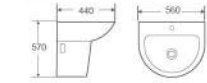

Wall-hung Basin
Size: 560x440x570mm
Wall-hung Installation

SG0211