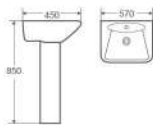

Basin With Pedestal

G504

Basin With Pedestal
Size: 500x410x830mm
Fixing To Wall With Back

G505

Basin With Pedestal
Size: 580x475x820mm
Fixing To Wall With Back

G506

Basin With Pedestal
Size: 560x450x810mm
Fixing To Wall With Back

G507

Basin With Pedestal
Size: 700x500x780mm
Fixing To Wall With Back

G045

Basin With Pedestal
Size: 620x510x880mm
Fixing To Wall With Back

G508

Basin With Pedestal
Size: 660x500x850mm
Fixing To Wall With Back

Basin With Pedestal

G509

Basin With Pedestal
Size: 620x495x840mm
Fixing To Wall With Back

G081

Basin With Pedestal
Size: 570x450x850mm
Fixing To Wall With Back

G510

Basin With Pedestal
Size: 520x440x810mm
Fixing To Wall With Back

G029

Basin With Pedestal
Size: 650x480x820mm
Fixing To Wall With Back

G021

Basin With Pedestal
Size: 600x480x830mm
Fixing To Wall With Back

G511

Basin With Pedestal
Size: 510x460x850mm
Fixing To Wall With Back