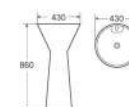

Column Basin
Size: 400x400x850mm
Fixing To Wall With Back

H004

Column Basin
Size: 410x410x840mm
Fixing To Wall With Back

H005

Column Basin
Size: 430x430x860mm
Fixing To Wall With Back

Basin With Pedestal

G501

Basin With Pedestal
Size: 580x510x850mm
Fixing To Wall With Back

G069

Basin With Pedestal
Size: 580x500x870mm
Fixing To Wall With Back

G502

Basin With Pedestal
Size: 550x530x850mm
Fixing To Wall With Back