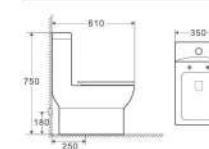

**A028**

One-Piece Toilet
Flushing System: Washdown
Size: 700x360x750mm
P-trap: 180mm
S-trap: 250mm

**A042**

One-Piece Toilet
Flushing System: Washdown
Size: 760x380x840mm
P-trap: 180mm
S-trap: 250mm

One Piece Toilet

**A044**

One-Piece Toilet
Flushing System: Washdown
Size: 740x380x685mm
P-trap: 180mm
S-trap: 250mm

**A045**

One-Piece Toilet
Flushing System: Washdown
Size: 780x400x760mm
P-trap: 180mm
S-trap: 250/300mm

**A046**

One-Piece Toilet
Flushing System: Siphonic
Size: 610x350x750mm
S-trap: 300/400mm

**A025**

One-Piece Toilet
Flushing System: Washdown
Size: 680x365x780mm
P-trap: 180mm
S-trap: 250mm

**A021**

One-Piece Toilet
Flushing System: Washdown
Size: 700x400x760mm
P-trap: 180mm
S-trap: 250/300mm

**A027**

One-Piece Toilet
Flushing System: Washdown
Size: 760x370x830mm
P-trap: 180mm
S-trap: 250mm

**A048**

One-Piece Toilet
Flushing System: Siphonic
Size: 740x380x650mm
S-trap: 300/400mm

**A062**

One-Piece Toilet
Flushing System: Washdown
Size: 680x370x650mm
P-trap: 180mm
S-trap: 250/300/400mm