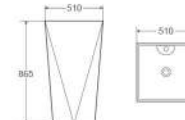

Column Basin

H001

Column Basin
Size: 470x510x850mm
Fixing To Wall With Back

H029

Column Basin
Size: 510x510x865mm
Fixing To Wall With Back

H002

Column Basin
Size: 490x490x820mm
Fixing To Wall With Back

H003

Column Basin
Size: 400x400x850mm
Fixing To Wall With Back

H004

Column Basin
Size: 410x410x840mm
Fixing To Wall With Back

H005

Column Basin
Size: 430x430x860mm
Fixing To Wall With Back

Basin With Pedestal

G501