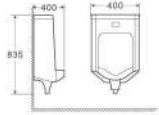

**SG504**

Wall-hung Basin
Size: 490x430x470mm
Wall-hung Installation

**SG023**

Wall-hung Basin
Size: 560x440x570mm
Wall-hung Installation

**SG0211**

Wall-hung Basin
Size: 610x475x450mm
Wall-hung Installation

**SG021**

Wall-hung Basin
Size: 610x480x500mm
Wall-hung Installation

**SG029**

Wall-hung Basin
Size: 650x480x490mm
Wall-hung Installation

**SG069**

Wall-hung Basin
Size: 580x500x550mm
Wall-hung Installation

Wall-hung Urinal

OB8201

Wall-hung Urinal
Size: 480x305x785mm

OB8202

Wall-hung Urinal
Size: 360x300x700mm

OB8203

Wall-hung Urinal
Size: 490x305x740mm

OB8204