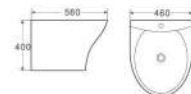

Wall-hung Basin
Size: 460x560x370mm
Wall-hung Installation

C021