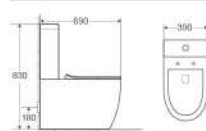

**A027**

One-Piece Toilet
Flushing System: Washdown
Size: 760x370x830mm
P-trap: 180mm
S-trap: 250mm

**A048**

One-Piece Toilet
Flushing System: Siphonic
Size: 740x380x650mm
S-trap: 300/400mm

**A062**

One-Piece Toilet
Flushing System: Washdown
Size: 680x370x650mm
P-trap: 180mm
S-trap: 250/300/400mm

**A064**

One-Piece Toilet
Flushing System: Siphonic
Size: 690x410x600mm
S-trap: 300/400mm

One Piece Toilet

B061

Two-Piece Toilet
Flushing System: Washdown
Size: 690x355x835mm
P-trap: 180mm
S-trap: 250/300mm

B063

Two-Piece Toilet
Flushing System: Washdown
Size: 690x370x850mm
P-trap: 180mm

B049

Two-Piece Toilet
Flushing System: Washdown
Size: 690x390x830mm
P-trap: 180mm

B066

Two-Piece Toilet
Flushing System: Rimless
Size: 695x370x815mm
P-trap: 180mm
S-trap: 100-250mm

B068

Two-Piece Toilet
Flushing System: Washdown
Size: 675x375x790mm
P-trap: 180mm
S-trap: 120-200mm

B082

Two-Piece Toilet
Flushing System: Washdown
Size: 655x410x775mm
P-trap: 180mm
S-trap: 150mm

Two Piece Toilet