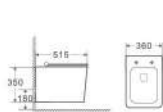

**B065**

Two-Piece Toilet
Flushing System: Washdown
Size: 640x350x780mm
P-trap: 180mm

**D065X**

Floor Standing Toilet
Flushing System: Washdown
Size: 500x350x410mm
P-trap: 180mm

**B067**

Two-Piece Toilet
Flushing System: Washdown
Size: 650x360x780mm
P-trap: 180mm

**D067X**

Floor Standing Toilet
Flushing System: Washdown
Size: 520x360x400mm
P-trap: 180mm

**B061**

Two-Piece Toilet
Flushing System: Washdown
Size: 690x355x835mm
P-trap: 180mm
S-trap: 250/300mm

**D061**

Wall-Hung Toilet
Flushing System: Washdown
Size: 515x360x350mm
P-trap: 180mm

**B063**

Two-Piece Toilet
Flushing System: Washdown
Size: 690x370x850mm
P-trap: 180mm

**D063**

Wall-Hung Toilet
Flushing System: Washdown
Size: 490x370x370mm
P-trap: 180mm

**B069**

Two-Piece Toilet
Flushing System: Washdown
Size: 665x400x835mm
P-trap: 180mm
S-trap: 250/300mm

**F069**

Bidet
Size: 555x350x405mm

**G069**

Basin With Pedestal
Size: 580x500x870mm
Fixing To Wall With Back