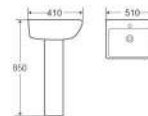

**B069**

Two-Piece Toilet
Flushing System: Washdown
Size: 665x400x835mm
P-trap: 180mm
S-trap: 250/300mm

**F069**

Bidet
Size: 555x350x405mm

**G069**

Basin With Pedestal
Size: 580x500x870mm
Fixing To Wall With Back

**SG069**

Wall-hung Basin
Size: 580x500x550mm
Fixing To Wall With Back

B081

Two-Piece Toilet
Flushing System: Washdown
Size: 710x390x765mm
S-trap: 250mm
P-trap: 180mm

F081

Bidet
Size: 600x390x390mm
Fixing To Wall With Back

G081

Basin With Pedestal
Size: 570x450x850mm
Fixing To Wall With Back

One Piece Toilet

B083

Two-Piece Toilet
Flushing System: Washdown
Size: 650x350x800mm
P-trap: 180mm

D083X

Floor Stand Toilet
Flushing System: Washdown
Size: 500x350x410mm
P-trap: 180mm

G083

Basin With Pedestal
Size: 510x410x850mm
Fixing To Wall With Back

A022

One-Piece Toilet
Flushing System:
Washdown/Siphonic
Size: 700x385x780mm
P-trap: 180mm
S-trap: 250/300/400mm

A041

One-Piece Toilet
Flushing System:
Washdown/Siphonic
Size: 690x350x770mm
P-trap: 180mm
S-trap: 250/300/400mm