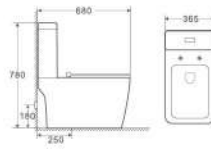

**A028**

One-Piece Toilet
Flushing System: Washdown
Size: 700x360x750mm
P-trap: 180mm
S-trap: 250mm

**A042**

One-Piece Toilet
Flushing System: Washdown
Size: 760x380x840mm
P-trap: 180mm
S-trap: 250mm

One Piece Toilet

**A044**

One-Piece Toilet
Flushing System: Washdown
Size: 740x380x685mm
P-trap: 180mm
S-trap: 250mm

**A045**

One-Piece Toilet
Flushing System: Washdown
Size: 780x400x760mm
P-trap: 180mm
S-trap: 250/300mm

**A046**

One-Piece Toilet
Flushing System: Siphonic
Size: 610x350x750mm
S-trap: 300/400mm

**A025**

One-Piece Toilet
Flushing System: Washdown
Size: 680x365x780mm
P-trap: 180mm
S-trap: 250mm

**A021**

One-Piece Toilet
Flushing System: Washdown
Size: 700x400x760mm
P-trap: 180mm
S-trap: 250/300mm