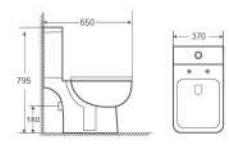

B063

Two-Piece Toilet
Flushing System: Washdown
Size: 690x370x850mm
P-trap: 180mm

B049

Two-Piece Toilet
Flushing System: Washdown
Size: 690x390x830mm
P-trap: 180mm

B066

Two-Piece Toilet
Flushing System: Rimless
Size: 695x370x815mm
P-trap: 180mm
S-trap: 100-250mm

B068

Two-Piece Toilet
Flushing System: Washdown
Size: 675x375x790mm
P-trap: 180mm
S-trap: 120-200mm

B082

Two-Piece Toilet
Flushing System: Washdown
Size: 655x410x775mm
P-trap: 180mm
S-trap: 150mm

Two Piece Toilet

B023

Two-Piece Toilet
Flushing System: Washdown
Size: 700x370x790mm
P-trap: 180mm
S-trap: 250mm

B084

Two-Piece Toilet
Flushing System: Washdown
Size: 670x380x740mm
P-trap: 180mm
S-trap: 250mm

B081

Two-Piece Toilet
Flushing System: Washdown
Size: 710x390x765mm
P-trap: 180mm
S-trap: 250mm

B069

Two-Piece Toilet
Flushing System: Washdown
Size: 665x400x835mm
P-trap: 180mm
S-trap: 250/300mm

B0211

Two-Piece Toilet
Flushing System: Washdown
Size: 650x370x795mm
P-trap: 180mm
S-trap: 250mm

B086

Two-Piece Toilet
Flushing System: Siphon
Size: 690x390x760mm
S-trap: 300mm