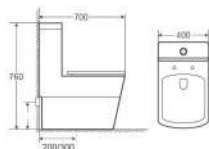

**A044**

One-Piece Toilet
Flushing System: Washdown
Size: 740x380x685mm
P-trap: 180mm
S-trap: 250mm

**A045**

One-Piece Toilet
Flushing System: Washdown
Size: 780x400x760mm
P-trap: 180mm
S-trap: 250/300mm

**A046**

One-Piece Toilet
Flushing System: Siphonic
Size: 610x350x750mm
S-trap: 300/400mm

**A025**

One-Piece Toilet
Flushing System: Washdown
Size: 680x365x780mm
P-trap: 180mm
S-trap: 250mm

**A021**

One-Piece Toilet
Flushing System: Washdown
Size: 700x400x760mm
P-trap: 180mm
S-trap: 250/300mm

**A027**

One-Piece Toilet
Flushing System: Washdown
Size: 760x370x830mm
P-trap: 180mm
S-trap: 250mm

**A048**

One-Piece Toilet
Flushing System: Siphonic
Size: 740x380x650mm
S-trap: 300/400mm

**A062**

One-Piece Toilet
Flushing System: Washdown
Size: 680x370x650mm
P-trap: 180mm
S-trap: 250/300/400mm