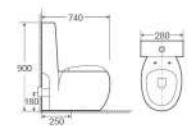

A041

One-Piece Toilet
Flushing System:
Washdown/Siphonic
Size: 690x350x770mm
P-trap: 180mm
S-trap: 250/300/400mm

D041

Wall-Hung Toilet
Flushing System: Washdown
Size: 545x350x360mm
P-trap: 180mm

A043

One-Piece Toilet
Flushing System:
Washdown/Siphonic
Size: 710x390x830mm
S-trap: 250/300/400mm

D043

Wall-Hung Toilet
Flushing System: Washdown
Size: 570x380x400mm
P-trap: 180mm

A045

One-Piece Toilet
Flushing System: Washdown
Size: 780x400x760mm
P-trap: 180mm
S-trap: 250/300mm

G045

Basin With Pedestal
Size: 620x510x880mm
Fixing To Wall With Back

B047

Two-Piece Toilet
Flushing System: Washdown
Size: 740x280x900mm
P-trap: 180mm
S-trap: 250mm

F047

Wall-Hung Bidet
Size: 580x400x360mm
Fixing To Wall With Back

**B049**

Two-Piece Toilet
Flushing System: Washdown
Size: 690x390x830mm
P-trap: 180mm