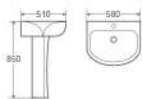

Column Basin

H001

Column Basin
Size: 470x510x850mm
Fixing To Wall With Back

H029

Column Basin
Size: 510x510x865mm
Fixing To Wall With Back

H002

Column Basin
Size: 490x490x820mm
Fixing To Wall With Back

H003

Column Basin
Size: 400x400x850mm
Fixing To Wall With Back

H004

Column Basin
Size: 410x410x840mm
Fixing To Wall With Back

H005

Column Basin
Size: 430x430x860mm
Fixing To Wall With Back

Basin With Pedestal

G501

Basin With Pedestal
Size: 580x510x850mm
Fixing To Wall With Back

G069

Basin With Pedestal
Size: 580x500x870mm
Fixing To Wall With Back

G502

Basin With Pedestal
Size: 550x530x850mm
Fixing To Wall With Back