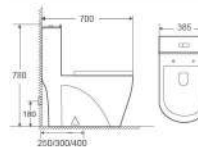

**SG069**

Wall-hung Basin
Size: 580x500x550mm
Fixing To Wall With Back

B081

Two-Piece Toilet
Flushing System: Washdown
Size: 710x390x765mm
S-trap: 250mm
P-trap: 180mm

F081

Bidet
Size: 600x390x390mm
Fixing To Wall With Back

G081

Basin With Pedestal
Size: 570x450x850mm
Fixing To Wall With Back

One Piece Toilet

B083

Two-Piece Toilet
Flushing System: Washdown
Size: 650x350x800mm
P-trap: 180mm

D083X

Floor Stand Toilet
Flushing System: Washdown
Size: 500x350x410mm
P-trap: 180mm

G083

Basin With Pedestal
Size: 510x410x850mm
Fixing To Wall With Back

A022

One-Piece Toilet
Flushing System:
Washdown/Siphonic
Size: 700x385x780mm
P-trap: 180mm
S-trap: 250/300/400mm

A041

One-Piece Toilet
Flushing System:
Washdown/Siphonic
Size: 690x350x770mm
P-trap: 180mm
S-trap: 250/300/400mm