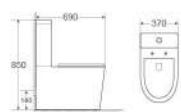

**B065**

Two-Piece Toilet
Flushing System: Washdown
Size: 640x350x780mm
P-trap: 180mm

**D065X**

Floor Standing Toilet
Flushing System: Washdown
Size: 500x350x410mm
P-trap: 180mm

**B067**

Two-Piece Toilet
Flushing System: Washdown
Size: 650x360x780mm
P-trap: 180mm

**D067X**

Floor Standing Toilet
Flushing System: Washdown
Size: 520x360x400mm
P-trap: 180mm

**B061**

Two-Piece Toilet
Flushing System: Washdown
Size: 690x355x835mm
P-trap: 180mm
S-trap: 250/300mm

**D061**

Wall-Hung Toilet
Flushing System: Washdown
Size: 515x360x350mm
P-trap: 180mm

**B063**

Two-Piece Toilet
Flushing System: Washdown
Size: 690x370x850mm
P-trap: 180mm

**D063**

Wall-Hung Toilet
Flushing System: Washdown
Size: 490x370x370mm
P-trap: 180mm