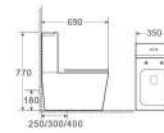

G0211

Basin With Pedestal
Size: 610x470x870mm
Fixing To Wall With Back

SG0211

Wall-hung Basin
Size: 610x475x450mm
Fixing To Wall With Back

D0211

Wall-Hung Toilet
Flushing System: Washdown
Size: 530x350x380mm
P-trap: 180mm

A041

One-Piece Toilet
Flushing System:
Washdown/Siphonic
Size: 690x350x770mm
P-trap: 180mm
S-trap: 250/300/400mm

D041

Wall-Hung Toilet
Flushing System: Washdown
Size: 545x350x360mm
P-trap: 180mm

A043

One-Piece Toilet
Flushing System:
Washdown/Siphonic
Size: 710x390x830mm
S-trap: 250/300/400mm

D043

Wall-Hung Toilet
Flushing System: Washdown
Size: 570x380x400mm
P-trap: 180mm

A045

One-Piece Toilet
Flushing System: Washdown
Size: 780x400x760mm
P-trap: 180mm
S-trap: 250/300mm

G045

Basin With Pedestal
Size: 620x510x880mm
Fixing To Wall With Back