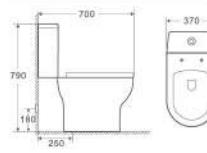

B063

Two-Piece Toilet
Flushing System: Washdown
Size: 690x370x850mm
P-trap: 180mm

B049

Two-Piece Toilet
Flushing System: Washdown
Size: 690x390x830mm
P-trap: 180mm

B066

Two-Piece Toilet
Flushing System: Rimless
Size: 695x370x815mm
P-trap: 180mm
S-trap: 100-250mm

B068

Two-Piece Toilet
Flushing System: Washdown
Size: 675x375x790mm
P-trap: 180mm
S-trap: 120-200mm

B082

Two-Piece Toilet
Flushing System: Washdown
Size: 655x410x775mm
P-trap: 180mm
S-trap: 150mm

Two Piece Toilet

B023

Two-Piece Toilet
Flushing System: Washdown
Size: 700x370x790mm
P-trap: 180mm
S-trap: 250mm

B084

Two-Piece Toilet
Flushing System: Washdown
Size: 670x380x740mm
P-trap: 180mm
S-trap: 250mm

B081

Two-Piece Toilet
Flushing System: Washdown
Size: 710x390x765mm
P-trap: 180mm
S-trap: 250mm

B069

Two-Piece Toilet
Flushing System: Washdown
Size: 665x400x835mm
P-trap: 180mm
S-trap: 250/300mm

B0211

Two-Piece Toilet
Flushing System: Washdown
Size: 650x370x795mm
P-trap: 180mm
S-trap: 250mm

B086

Two-Piece Toilet
Flushing System: Siphon
Size: 690x390x760mm
S-trap: 300mm