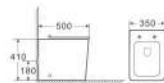

**SG069**

Wall-hung Basin
Size: 580x500x550mm
Fixing To Wall With Back

B081

Two-Piece Toilet
Flushing System: Washdown
Size: 710x390x765mm
S-trap: 250mm
P-trap: 180mm

F081

Bidet
Size: 600x390x390mm
Fixing To Wall With Back

G081

Basin With Pedestal
Size: 570x450x850mm
Fixing To Wall With Back

One Piece Toilet

B083

Two-Piece Toilet
Flushing System: Washdown
Size: 650x350x800mm
P-trap: 180mm

D083X

Floor Stand Toilet
Flushing System: Washdown
Size: 500x350x410mm
P-trap: 180mm

G083

Basin With Pedestal
Size: 510x410x850mm
Fixing To Wall With Back

A022

One-Piece Toilet
Flushing System:
Washdown/Siphonic
Size: 700x385x780mm
P-trap: 180mm
S-trap: 250/300/400mm

A041

One-Piece Toilet
Flushing System:
Washdown/Siphonic
Size: 690x350x770mm
P-trap: 180mm
S-trap: 250/300/400mm