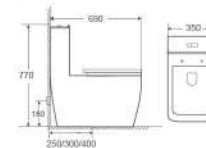

G081

Basin With Pedestal
Size: 570x450x850mm
Fixing To Wall With Back

One Piece Toilet

B083

Two-Piece Toilet
Flushing System: Washdown
Size: 650x350x800mm
P-trap: 180mm

D083X

Floor Stand Toilet
Flushing System: Washdown
Size: 500x350x410mm
P-trap: 180mm

G083

Basin With Pedestal
Size: 510x410x850mm
Fixing To Wall With Back

A022

One-Piece Toilet
Flushing System:
Washdown/Siphonic
Size: 700x385x780mm
P-trap: 180mm
S-trap: 250/300/400mm

A041

One-Piece Toilet
Flushing System:
Washdown/Siphonic
Size: 690x350x770mm
P-trap: 180mm
S-trap: 250/300/400mm