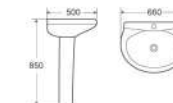

Basin With Pedestal

G504

Basin With Pedestal
Size: 500x410x830mm
Fixing To Wall With Back

G505

Basin With Pedestal
Size: 580x475x820mm
Fixing To Wall With Back

G506

Basin With Pedestal
Size: 560x450x810mm
Fixing To Wall With Back

G503

Basin With Pedestal
Size: 650x510x820mm
Fixing To Wall With Back

G023

Basin With Pedestal
Size: 560x440x820mm
Fixing To Wall With Back

G0211

Basin With Pedestal
Size: 610x470x870mm
Fixing To Wall With Back

G507

Basin With Pedestal
Size: 700x500x780mm
Fixing To Wall With Back

G045

Basin With Pedestal
Size: 620x510x880mm
Fixing To Wall With Back

G508

Basin With Pedestal
Size: 660x500x850mm
Fixing To Wall With Back

Basin With Pedestal

G509

Basin With Pedestal
Size: 620x495x840mm
Fixing To Wall With Back

G081

Basin With Pedestal
Size: 570x450x850mm
Fixing To Wall With Back

G510

Basin With Pedestal
Size: 520x440x810mm
Fixing To Wall With Back