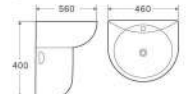

Wall-hung Basin
Size: 520x450x560mm
Wall-hung Installation

SG507