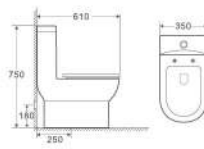

**A044**

One-Piece Toilet
Flushing System: Washdown
Size: 740x380x685mm
P-trap: 180mm
S-trap: 250mm

**A045**

One-Piece Toilet
Flushing System: Washdown
Size: 780x400x760mm
P-trap: 180mm
S-trap: 250/300mm

**A046**

One-Piece Toilet
Flushing System: Siphonic
Size: 610x350x750mm
S-trap: 300/400mm

**A025**

One-Piece Toilet
Flushing System: Washdown
Size: 680x365x780mm
P-trap: 180mm
S-trap: 250mm

**A021**

One-Piece Toilet
Flushing System: Washdown
Size: 700x400x760mm
P-trap: 180mm
S-trap: 250/300mm

**A027**

One-Piece Toilet
Flushing System: Washdown
Size: 760x370x830mm
P-trap: 180mm
S-trap: 250mm

**A048**

One-Piece Toilet
Flushing System: Siphonic
Size: 740x380x650mm
S-trap: 300/400mm

**A062**

One-Piece Toilet
Flushing System: Washdown
Size: 680x370x650mm
P-trap: 180mm
S-trap: 250/300/400mm

**A064**

One-Piece Toilet
Flushing System: Siphonic
Size: 690x410x600mm
S-trap: 300/400mm

One Piece Toilet

B061

Two-Piece Toilet
Flushing System: Washdown
Size: 690x355x835mm
P-trap: 180mm
S-trap: 250/300mm