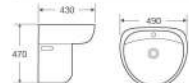

Wall-hung Basin
Size: 490x430x470mm
Wall-hung Installation

SG023