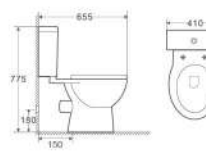

**A064**

One-Piece Toilet
Flushing System: Siphonic
Size: 690x410x600mm
S-trap: 300/400mm

One Piece Toilet

B061

Two-Piece Toilet
Flushing System: Washdown
Size: 690x355x835mm
P-trap: 180mm
S-trap: 250/300mm

B063

Two-Piece Toilet
Flushing System: Washdown
Size: 690x370x850mm
P-trap: 180mm

B049

Two-Piece Toilet
Flushing System: Washdown
Size: 690x390x830mm
P-trap: 180mm

B066

Two-Piece Toilet
Flushing System: Rimless
Size: 695x370x815mm
P-trap: 180mm
S-trap: 100-250mm

B068

Two-Piece Toilet
Flushing System: Washdown
Size: 675x375x790mm
P-trap: 180mm
S-trap: 120-200mm

B082

Two-Piece Toilet
Flushing System: Washdown
Size: 655x410x775mm
P-trap: 180mm
S-trap: 150mm

Two Piece Toilet

B023

Two-Piece Toilet
Flushing System: Washdown
Size: 700x370x790mm
P-trap: 180mm
S-trap: 250mm

B084

Two-Piece Toilet
Flushing System: Washdown
Size: 670x380x740mm
P-trap: 180mm
S-trap: 250mm

B081

Two-Piece Toilet
Flushing System: Washdown
Size: 710x390x765mm
P-trap: 180mm
S-trap: 250mm