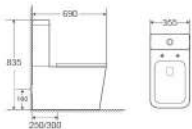

B047

Two-Piece Toilet
Flushing System: Washdown
Size: 740x280x900mm
P-trap: 180mm
S-trap: 250mm

F047

Wall-Hung Bidet
Size: 580x400x360mm
Fixing To Wall With Back

**B049**

Two-Piece Toilet
Flushing System: Washdown
Size: 690x390x830mm
P-trap: 180mm

**D049X**

Floor Standing Toilet
Flushing System: Washdown
Size: 565x365x410mm
P-trap: 180mm

**D049**

Wall-Hung Toilet
Flushing System: Washdown
Size: 550x365x370mm
P-trap: 180mm

**F049**

Wall-Hung Basin
Size: 560x370x370mm

**B065**

Two-Piece Toilet
Flushing System: Washdown
Size: 640x350x780mm
P-trap: 180mm

**D065X**

Floor Standing Toilet
Flushing System: Washdown
Size: 500x350x410mm
P-trap: 180mm

**B067**

Two-Piece Toilet
Flushing System: Washdown
Size: 650x360x780mm
P-trap: 180mm

**D067X**

Floor Standing Toilet
Flushing System: Washdown
Size: 520x360x400mm
P-trap: 180mm

**B061**

Two-Piece Toilet
Flushing System: Washdown
Size: 690x355x835mm
P-trap: 180mm
S-trap: 250/300mm

**D061**