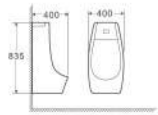

Wall-hung Urinal

OB8201

Wall-hung Urinal
Size: 480x305x785mm

OB8202

Wall-hung Urinal
Size: 360x300x700mm

OB8203

Wall-hung Urinal
Size: 490x305x740mm

OB8204