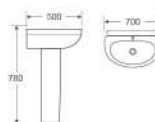

Basin With Pedestal
Size: 580x510x850mm
Fixing To Wall With Back

G069

Basin With Pedestal
Size: 580x500x870mm
Fixing To Wall With Back

G502

Basin With Pedestal
Size: 550x530x850mm
Fixing To Wall With Back

Basin With Pedestal

G504

Basin With Pedestal
Size: 500x410x830mm
Fixing To Wall With Back

G505

Basin With Pedestal
Size: 580x475x820mm
Fixing To Wall With Back

G506

Basin With Pedestal
Size: 560x450x810mm
Fixing To Wall With Back

G503

Basin With Pedestal
Size: 650x510x820mm
Fixing To Wall With Back

G023

Basin With Pedestal
Size: 560x440x820mm
Fixing To Wall With Back

G0211

Basin With Pedestal
Size: 610x470x870mm
Fixing To Wall With Back

G507

Basin With Pedestal
Size: 700x500x780mm
Fixing To Wall With Back

G045

Basin With Pedestal
Size: 620x510x880mm
Fixing To Wall With Back

G508

Basin With Pedestal
Size: 660x500x850mm
Fixing To Wall With Back