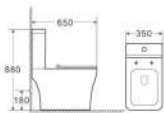

**SG069**

Wall-hung Basin
Size: 580x500x550mm
Fixing To Wall With Back

B081

Two-Piece Toilet
Flushing System: Washdown
Size: 710x390x765mm
S-trap: 250mm
P-trap: 180mm

F081

Bidet
Size: 600x390x390mm
Fixing To Wall With Back

G081

Basin With Pedestal
Size: 570x450x850mm
Fixing To Wall With Back

One Piece Toilet

B083

Two-Piece Toilet
Flushing System: Washdown
Size: 650x350x800mm
P-trap: 180mm

D083X

Floor Stand Toilet
Flushing System: Washdown
Size: 500x350x410mm
P-trap: 180mm

G083

Basin With Pedestal
Size: 510x410x850mm
Fixing To Wall With Back

A022

One-Piece Toilet
Flushing System:
Washdown/Siphonic
Size: 700x385x780mm
P-trap: 180mm
S-trap: 250/300/400mm

A041

One-Piece Toilet
Flushing System:
Washdown/Siphonic
Size: 690x350x770mm
P-trap: 180mm
S-trap: 250/300/400mm