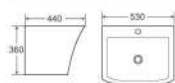

**C103**

Wall-hung Basin
Size: 460x560x370mm
Wall-hung Installation

**C021**

Wall-hung Basin
Size: 515x450x415mm
Wall-hung Installation

**C104**

Wall-hung Basin
Size: 530x440x360mm
Wall-hung Installation

**C105**