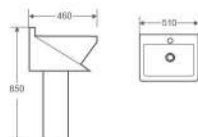

Basin With Pedestal

G509

Basin With Pedestal
Size: 620x495x840mm
Fixing To Wall With Back

G081

Basin With Pedestal
Size: 570x450x850mm
Fixing To Wall With Back

G510

Basin With Pedestal
Size: 520x440x810mm
Fixing To Wall With Back

G029

Basin With Pedestal
Size: 650x480x820mm
Fixing To Wall With Back

G021

Basin With Pedestal
Size: 600x480x830mm
Fixing To Wall With Back

G511

Basin With Pedestal
Size: 510x460x850mm
Fixing To Wall With Back