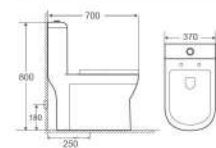

**SG069**

Wall-hung Basin
Size: 580x500x550mm
Fixing To Wall With Back

B081

Two-Piece Toilet
Flushing System: Washdown
Size: 710x390x765mm
S-trap: 250mm
P-trap: 180mm

F081

Bidet
Size: 600x390x390mm
Fixing To Wall With Back

G081

Basin With Pedestal
Size: 570x450x850mm
Fixing To Wall With Back

One Piece Toilet

B083

Two-Piece Toilet
Flushing System: Washdown
Size: 650x350x800mm
P-trap: 180mm

D083X

Floor Stand Toilet
Flushing System: Washdown
Size: 500x350x410mm
P-trap: 180mm

G083

Basin With Pedestal
Size: 510x410x850mm
Fixing To Wall With Back

A022

One-Piece Toilet
Flushing System:
Washdown/Siphonic
Size: 700x385x780mm
P-trap: 180mm
S-trap: 250/300/400mm

A041

One-Piece Toilet
Flushing System:
Washdown/Siphonic
Size: 690x350x770mm
P-trap: 180mm
S-trap: 250/300/400mm

A026

One-Piece Toilet
Flushing System:
Washdown/Siphonic
Size: 700x370x800mm
P-trap: 180mm
S-trap: 250mm

One Piece Toilet

**A029**

One-Piece Toilet
Flushing System: Washdown/Siphonic
Size: 680x370x835mm
P-trap: 180mm
S-trap: 250/300/400mm