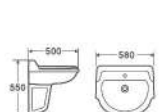

Wall-Hung Toilet
Flushing System: Washdown
Size: 515x360x350mm
P-trap: 180mm

**B063**

Two-Piece Toilet
Flushing System: Washdown
Size: 690x370x850mm
P-trap: 180mm

**D063**

Wall-Hung Toilet
Flushing System: Washdown
Size: 490x370x370mm
P-trap: 180mm

**B069**

Two-Piece Toilet
Flushing System: Washdown
Size: 665x400x835mm
P-trap: 180mm
S-trap: 250/300mm

**F069**

Bidet
Size: 555x350x405mm

**G069**

Basin With Pedestal
Size: 580x500x870mm
Fixing To Wall With Back

**SG069**

Wall-hung Basin
Size: 580x500x550mm
Fixing To Wall With Back

B081

Two-Piece Toilet
Flushing System: Washdown
Size: 710x390x765mm
S-trap: 250mm
P-trap: 180mm

F081

Bidet
Size: 600x390x390mm
Fixing To Wall With Back