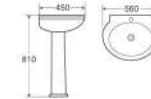

Basin With Pedestal
Size: 580x510x850mm
Fixing To Wall With Back

G069

Basin With Pedestal
Size: 580x500x870mm
Fixing To Wall With Back

G502

Basin With Pedestal
Size: 550x530x850mm
Fixing To Wall With Back

Basin With Pedestal

G504

Basin With Pedestal
Size: 500x410x830mm
Fixing To Wall With Back

G505

Basin With Pedestal
Size: 580x475x820mm
Fixing To Wall With Back

G506

Basin With Pedestal
Size: 560x450x810mm
Fixing To Wall With Back

G503

Basin With Pedestal
Size: 650x510x820mm
Fixing To Wall With Back

G023

Basin With Pedestal
Size: 560x440x820mm
Fixing To Wall With Back

G0211

Basin With Pedestal
Size: 610x470x870mm
Fixing To Wall With Back