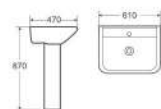

Basin With Pedestal
Size: 580x510x850mm
Fixing To Wall With Back

G069

Basin With Pedestal
Size: 580x500x870mm
Fixing To Wall With Back

G502

Basin With Pedestal
Size: 550x530x850mm
Fixing To Wall With Back

Basin With Pedestal

G504

Basin With Pedestal
Size: 500x410x830mm
Fixing To Wall With Back

G505

Basin With Pedestal
Size: 580x475x820mm
Fixing To Wall With Back

G506

Basin With Pedestal
Size: 560x450x810mm
Fixing To Wall With Back

G503

Basin With Pedestal
Size: 650x510x820mm
Fixing To Wall With Back

G023

Basin With Pedestal
Size: 560x440x820mm
Fixing To Wall With Back

G0211

Basin With Pedestal
Size: 610x470x870mm
Fixing To Wall With Back

G507

Basin With Pedestal
Size: 700x500x780mm
Fixing To Wall With Back

G045

Basin With Pedestal
Size: 620x510x880mm
Fixing To Wall With Back

G508

Basin With Pedestal
Size: 660x500x850mm
Fixing To Wall With Back