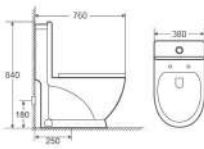

G083

Basin With Pedestal
Size: 510x410x850mm
Fixing To Wall With Back

A022

One-Piece Toilet
Flushing System:
Washdown/Siphonic
Size: 700x385x780mm
P-trap: 180mm
S-trap: 250/300/400mm

A041

One-Piece Toilet
Flushing System:
Washdown/Siphonic
Size: 690x350x770mm
P-trap: 180mm
S-trap: 250/300/400mm

A026

One-Piece Toilet
Flushing System:
Washdown/Siphonic
Size: 700x370x800mm
P-trap: 180mm
S-trap: 250mm

One Piece Toilet

**A029**

One-Piece Toilet
Flushing System: Washdown/Siphonic
Size: 680x370x835mm
P-trap: 180mm
S-trap: 250/300/400mm

**A028**

One-Piece Toilet
Flushing System: Washdown
Size: 700x360x750mm
P-trap: 180mm
S-trap: 250mm

**A042**

One-Piece Toilet
Flushing System: Washdown
Size: 760x380x840mm
P-trap: 180mm
S-trap: 250mm

One Piece Toilet

**A044**

One-Piece Toilet
Flushing System: Washdown
Size: 740x380x685mm
P-trap: 180mm
S-trap: 250mm

**A045**

One-Piece Toilet
Flushing System: Washdown
Size: 780x400x760mm
P-trap: 180mm
S-trap: 250/300mm