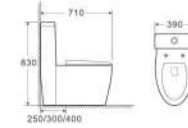

A045

One-Piece Toilet
Flushing System: Washdown
Size: 780x400x760mm
P-trap: 180mm
S-trap: 250/300mm