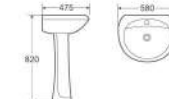

Basin With Pedestal
Size: 580x510x850mm
Fixing To Wall With Back

G069

Basin With Pedestal
Size: 580x500x870mm
Fixing To Wall With Back

G502

Basin With Pedestal
Size: 550x530x850mm
Fixing To Wall With Back

Basin With Pedestal

G504

Basin With Pedestal
Size: 500x410x830mm
Fixing To Wall With Back

G505

Basin With Pedestal
Size: 580x475x820mm
Fixing To Wall With Back

G506

Basin With Pedestal
Size: 560x450x810mm
Fixing To Wall With Back

G503

Basin With Pedestal
Size: 650x510x820mm
Fixing To Wall With Back

G023

Basin With Pedestal
Size: 560x440x820mm
Fixing To Wall With Back

G0211

Basin With Pedestal
Size: 610x470x870mm
Fixing To Wall With Back