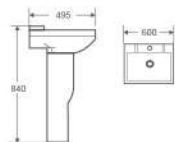

Basin With Pedestal

G504

Basin With Pedestal
Size: 500x410x830mm
Fixing To Wall With Back

G505

Basin With Pedestal
Size: 580x475x820mm
Fixing To Wall With Back

G506

Basin With Pedestal
Size: 560x450x810mm
Fixing To Wall With Back

G503

Basin With Pedestal
Size: 650x510x820mm
Fixing To Wall With Back

G023

Basin With Pedestal
Size: 560x440x820mm
Fixing To Wall With Back

G0211

Basin With Pedestal
Size: 610x470x870mm
Fixing To Wall With Back

G507

Basin With Pedestal
Size: 700x500x780mm
Fixing To Wall With Back

G045

Basin With Pedestal
Size: 620x510x880mm
Fixing To Wall With Back

G508

Basin With Pedestal
Size: 660x500x850mm
Fixing To Wall With Back

Basin With Pedestal

G509

Basin With Pedestal
Size: 620x495x840mm
Fixing To Wall With Back

G081

Basin With Pedestal
Size: 570x450x850mm
Fixing To Wall With Back

G510

Basin With Pedestal
Size: 520x440x810mm
Fixing To Wall With Back