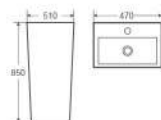

D222

Wall-Hung Toilet
Flushing System: Washdown
Size: 560x365x345mm
P-trap: 180mm

D025

Wall-Hung Toilet
Flushing System: Washdown
Size: 560x360x340mm
P-trap: 180mm

D223

Wall-Hung Toilet
Flushing System: Washdown
Size: 580x375x330mm
P-trap: 180mm

D047

Wall-Hung Toilet
Flushing System: Washdown
Size: 585x410x410mm
P-trap: 180mm

D0211

Wall-Hung Toilet
Flushing System: Washdown
Size: 530x350x380mm
P-trap: 180mm

D021

Wall-Hung Toilet
Flushing System: Washdown
Size: 545x360x370mm
P-trap: 180mm

Column Basin

H001

Column Basin
Size: 470x510x850mm
Fixing To Wall With Back

H029

Column Basin
Size: 510x510x865mm
Fixing To Wall With Back

H002

Column Basin
Size: 490x490x820mm
Fixing To Wall With Back

H003