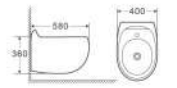

A041

One-Piece Toilet
Flushing System:
Washdown/Siphonic
Size: 690x350x770mm
P-trap: 180mm
S-trap: 250/300/400mm

D041

Wall-Hung Toilet
Flushing System: Washdown
Size: 545x350x360mm
P-trap: 180mm

A043

One-Piece Toilet
Flushing System:
Washdown/Siphonic
Size: 710x390x830mm
S-trap: 250/300/400mm

D043

Wall-Hung Toilet
Flushing System: Washdown
Size: 570x380x400mm
P-trap: 180mm

A045

One-Piece Toilet
Flushing System: Washdown
Size: 780x400x760mm
P-trap: 180mm
S-trap: 250/300mm

G045

Basin With Pedestal
Size: 620x510x880mm
Fixing To Wall With Back

B047

Two-Piece Toilet
Flushing System: Washdown
Size: 740x280x900mm
P-trap: 180mm
S-trap: 250mm

F047

Wall-Hung Bidet
Size: 580x400x360mm
Fixing To Wall With Back

**B049**

Two-Piece Toilet
Flushing System: Washdown
Size: 690x390x830mm
P-trap: 180mm