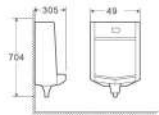

**SG021**

Wall-hung Basin
Size: 610x480x500mm
Wall-hung Installation

**SG029**

Wall-hung Basin
Size: 650x480x490mm
Wall-hung Installation

**SG069**

Wall-hung Basin
Size: 580x500x550mm
Wall-hung Installation

Wall-hung Urinal

OB8201

Wall-hung Urinal
Size: 480x305x785mm

OB8202

Wall-hung Urinal
Size: 360x300x700mm

OB8203

Wall-hung Urinal
Size: 490x305x740mm

OB8204

Wall-hung Urinal
Size: 480x370x1000mm

Squatting Pan

Q301

Squatting Pan
Size: 530x420x180mm
Embedded Type

Q302

Squatting Pan
Size: 500x380x160mm
Embedded Type

Q303

Squatting Pan
Size: 530x420x230mm
Embedded Type