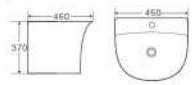

Wall-hung Basin
Size: 460x460x370mm
Wall-hung Installation

C103