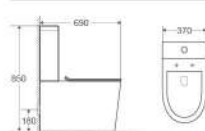

**A027**

One-Piece Toilet
Flushing System: Washdown
Size: 760x370x830mm
P-trap: 180mm
S-trap: 250mm

**A048**

One-Piece Toilet
Flushing System: Siphonic
Size: 740x380x650mm
S-trap: 300/400mm

**A062**

One-Piece Toilet
Flushing System: Washdown
Size: 680x370x650mm
P-trap: 180mm
S-trap: 250/300/400mm

**A064**

One-Piece Toilet
Flushing System: Siphonic
Size: 690x410x600mm
S-trap: 300/400mm

One Piece Toilet

B061

Two-Piece Toilet
Flushing System: Washdown
Size: 690x355x835mm
P-trap: 180mm
S-trap: 250/300mm

B063

Two-Piece Toilet
Flushing System: Washdown
Size: 690x370x850mm
P-trap: 180mm

B049

Two-Piece Toilet
Flushing System: Washdown
Size: 690x390x830mm
P-trap: 180mm

B066

Two-Piece Toilet
Flushing System: Rimless
Size: 695x370x815mm
P-trap: 180mm
S-trap: 100-250mm