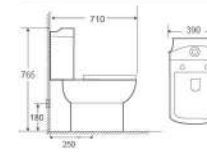

B063

Two-Piece Toilet
Flushing System: Washdown
Size: 690x370x850mm
P-trap: 180mm

B049

Two-Piece Toilet
Flushing System: Washdown
Size: 690x390x830mm
P-trap: 180mm

B066

Two-Piece Toilet
Flushing System: Rimless
Size: 695x370x815mm
P-trap: 180mm
S-trap: 100-250mm

B068

Two-Piece Toilet
Flushing System: Washdown
Size: 675x375x790mm
P-trap: 180mm
S-trap: 120-200mm

B082

Two-Piece Toilet
Flushing System: Washdown
Size: 655x410x775mm
P-trap: 180mm
S-trap: 150mm

Two Piece Toilet

B023

Two-Piece Toilet
Flushing System: Washdown
Size: 700x370x790mm
P-trap: 180mm
S-trap: 250mm

B084

Two-Piece Toilet
Flushing System: Washdown
Size: 670x380x740mm
P-trap: 180mm
S-trap: 250mm

B081

Two-Piece Toilet
Flushing System: Washdown
Size: 710x390x765mm
P-trap: 180mm
S-trap: 250mm

B069

Two-Piece Toilet
Flushing System: Washdown
Size: 665x400x835mm
P-trap: 180mm
S-trap: 250/300mm

B0211

Two-Piece Toilet
Flushing System: Washdown
Size: 650x370x795mm
P-trap: 180mm
S-trap: 250mm

B086

Two-Piece Toilet
Flushing System: Siphon
Size: 690x390x760mm
S-trap: 300mm