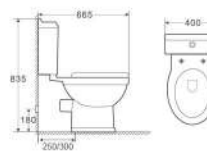

B063

Two-Piece Toilet
Flushing System: Washdown
Size: 690x370x850mm
P-trap: 180mm

B049

Two-Piece Toilet
Flushing System: Washdown
Size: 690x390x830mm
P-trap: 180mm

B066

Two-Piece Toilet
Flushing System: Rimless
Size: 695x370x815mm
P-trap: 180mm
S-trap: 100-250mm

B068

Two-Piece Toilet
Flushing System: Washdown
Size: 675x375x790mm
P-trap: 180mm
S-trap: 120-200mm

B082

Two-Piece Toilet
Flushing System: Washdown
Size: 655x410x775mm
P-trap: 180mm
S-trap: 150mm

Two Piece Toilet

B023

Two-Piece Toilet
Flushing System: Washdown
Size: 700x370x790mm
P-trap: 180mm
S-trap: 250mm

B084

Two-Piece Toilet
Flushing System: Washdown
Size: 670x380x740mm
P-trap: 180mm
S-trap: 250mm

B081

Two-Piece Toilet
Flushing System: Washdown
Size: 710x390x765mm
P-trap: 180mm
S-trap: 250mm

B069

Two-Piece Toilet
Flushing System: Washdown
Size: 665x400x835mm
P-trap: 180mm
S-trap: 250/300mm

B0211

Two-Piece Toilet
Flushing System: Washdown
Size: 650x370x795mm
P-trap: 180mm
S-trap: 250mm

B086

Two-Piece Toilet
Flushing System: Siphon
Size: 690x390x760mm
S-trap: 300mm