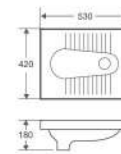

Wall-hung Urinal

OB8201

Wall-hung Urinal
Size: 480x305x785mm

OB8202

Wall-hung Urinal
Size: 360x300x700mm

OB8203

Wall-hung Urinal
Size: 490x305x740mm

OB8204

Wall-hung Urinal
Size: 480x370x1000mm

Squatting Pan

Q301

Squatting Pan
Size: 530x420x180mm
Embedded Type

Q302

Squatting Pan
Size: 500x380x160mm
Embedded Type

Q303

Squatting Pan
Size: 530x420x230mm
Embedded Type