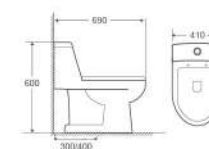

**A046**

One-Piece Toilet
Flushing System: Siphonic
Size: 610x350x750mm
S-trap: 300/400mm

**A025**

One-Piece Toilet
Flushing System: Washdown
Size: 680x365x780mm
P-trap: 180mm
S-trap: 250mm

**A021**

One-Piece Toilet
Flushing System: Washdown
Size: 700x400x760mm
P-trap: 180mm
S-trap: 250/300mm

**A027**

One-Piece Toilet
Flushing System: Washdown
Size: 760x370x830mm
P-trap: 180mm
S-trap: 250mm

**A048**

One-Piece Toilet
Flushing System: Siphonic
Size: 740x380x650mm
S-trap: 300/400mm

**A062**

One-Piece Toilet
Flushing System: Washdown
Size: 680x370x650mm
P-trap: 180mm
S-trap: 250/300/400mm

**A064**

One-Piece Toilet
Flushing System: Siphonic
Size: 690x410x600mm
S-trap: 300/400mm

One Piece Toilet

B061

Two-Piece Toilet
Flushing System: Washdown
Size: 690x355x835mm
P-trap: 180mm
S-trap: 250/300mm

B063

Two-Piece Toilet
Flushing System: Washdown
Size: 690x370x850mm
P-trap: 180mm

B049

Two-Piece Toilet
Flushing System: Washdown
Size: 690x390x830mm
P-trap: 180mm

B066

Two-Piece Toilet
Flushing System: Rimless
Size: 695x370x815mm
P-trap: 180mm
S-trap: 100-250mm