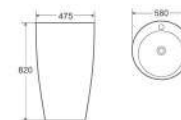

D047

Wall-Hung Toilet
Flushing System: Washdown
Size: 585x410x410mm
P-trap: 180mm

D0211

Wall-Hung Toilet
Flushing System: Washdown
Size: 530x350x380mm
P-trap: 180mm

D021

Wall-Hung Toilet
Flushing System: Washdown
Size: 545x360x370mm
P-trap: 180mm

Column Basin

H001

Column Basin
Size: 470x510x850mm
Fixing To Wall With Back

H029

Column Basin
Size: 510x510x865mm
Fixing To Wall With Back

H002

Column Basin
Size: 490x490x820mm
Fixing To Wall With Back

H003

Column Basin
Size: 400x400x850mm
Fixing To Wall With Back

H004

Column Basin
Size: 410x410x840mm
Fixing To Wall With Back

H005

Column Basin
Size: 430x430x860mm
Fixing To Wall With Back

Basin With Pedestal

G501