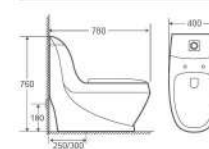

A045

One-Piece Toilet
Flushing System: Washdown
Size: 780x400x760mm
P-trap: 180mm
S-trap: 250/300mm