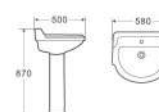

**D067X**

Floor Standing Toilet
Flushing System: Washdown
Size: 520x360x400mm
P-trap: 180mm

**B061**

Two-Piece Toilet
Flushing System: Washdown
Size: 690x355x835mm
P-trap: 180mm
S-trap: 250/300mm

**D061**

Wall-Hung Toilet
Flushing System: Washdown
Size: 515x360x350mm
P-trap: 180mm

**B063**

Two-Piece Toilet
Flushing System: Washdown
Size: 690x370x850mm
P-trap: 180mm

**D063**

Wall-Hung Toilet
Flushing System: Washdown
Size: 490x370x370mm
P-trap: 180mm

**B069**

Two-Piece Toilet
Flushing System: Washdown
Size: 665x400x835mm
P-trap: 180mm
S-trap: 250/300mm

**F069**

Bidet
Size: 555x350x405mm

**G069**

Basin With Pedestal
Size: 580x500x870mm
Fixing To Wall With Back

**SG069**

Wall-hung Basin
Size: 580x500x550mm
Fixing To Wall With Back

B081

Two-Piece Toilet
Flushing System: Washdown
Size: 710x390x765mm
S-trap: 250mm
P-trap: 180mm

F081

Bidet
Size: 600x390x390mm
Fixing To Wall With Back