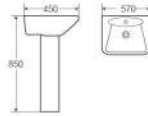

Wall-Hung Toilet
Flushing System: Washdown
Size: 515x360x350mm
P-trap: 180mm

**B063**

Two-Piece Toilet
Flushing System: Washdown
Size: 690x370x850mm
P-trap: 180mm

**D063**

Wall-Hung Toilet
Flushing System: Washdown
Size: 490x370x370mm
P-trap: 180mm

**B069**

Two-Piece Toilet
Flushing System: Washdown
Size: 665x400x835mm
P-trap: 180mm
S-trap: 250/300mm

**F069**

Bidet
Size: 555x350x405mm

**G069**

Basin With Pedestal
Size: 580x500x870mm
Fixing To Wall With Back

**SG069**

Wall-hung Basin
Size: 580x500x550mm
Fixing To Wall With Back

B081

Two-Piece Toilet
Flushing System: Washdown
Size: 710x390x765mm
S-trap: 250mm
P-trap: 180mm

F081

Bidet
Size: 600x390x390mm
Fixing To Wall With Back

G081

Basin With Pedestal
Size: 570x450x850mm
Fixing To Wall With Back

One Piece Toilet

B083

Two-Piece Toilet
Flushing System: Washdown
Size: 650x350x800mm
P-trap: 180mm

D083X

Floor Stand Toilet
Flushing System: Washdown
Size: 500x350x410mm
P-trap: 180mm