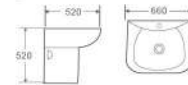

Wall-hung Basin
Size: 660x520x520mm
Wall-hung Installation

SG504