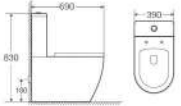

D043

Wall-Hung Toilet
Flushing System: Washdown
Size: 570x380x400mm
P-trap: 180mm

A045

One-Piece Toilet
Flushing System: Washdown
Size: 780x400x760mm
P-trap: 180mm
S-trap: 250/300mm

G045

Basin With Pedestal
Size: 620x510x880mm
Fixing To Wall With Back

B047

Two-Piece Toilet
Flushing System: Washdown
Size: 740x280x900mm
P-trap: 180mm
S-trap: 250mm

F047

Wall-Hung Bidet
Size: 580x400x360mm
Fixing To Wall With Back

**B049**

Two-Piece Toilet
Flushing System: Washdown
Size: 690x390x830mm
P-trap: 180mm

**D049X**

Floor Standing Toilet
Flushing System: Washdown
Size: 565x365x410mm
P-trap: 180mm

**D049**

Wall-Hung Toilet
Flushing System: Washdown
Size: 550x365x370mm
P-trap: 180mm

**F049**

Wall-Hung Basin
Size: 560x370x370mm