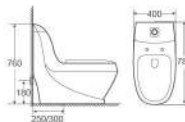

G0211

Basin With Pedestal
Size: 610x470x870mm
Fixing To Wall With Back

SG0211

Wall-hung Basin
Size: 610x475x450mm
Fixing To Wall With Back

D0211

Wall-Hung Toilet
Flushing System: Washdown
Size: 530x350x380mm
P-trap: 180mm

A041

One-Piece Toilet
Flushing System:
Washdown/Siphonic
Size: 690x350x770mm
P-trap: 180mm
S-trap: 250/300/400mm

D041

Wall-Hung Toilet
Flushing System: Washdown
Size: 545x350x360mm
P-trap: 180mm

A043

One-Piece Toilet
Flushing System:
Washdown/Siphonic
Size: 710x390x830mm
S-trap: 250/300/400mm

D043

Wall-Hung Toilet
Flushing System: Washdown
Size: 570x380x400mm
P-trap: 180mm

A045

One-Piece Toilet
Flushing System: Washdown
Size: 780x400x760mm
P-trap: 180mm
S-trap: 250/300mm

G045

Basin With Pedestal
Size: 620x510x880mm
Fixing To Wall With Back

B047

Two-Piece Toilet
Flushing System: Washdown
Size: 740x280x900mm
P-trap: 180mm
S-trap: 250mm

F047

Wall-Hung Bidet
Size: 580x400x360mm
Fixing To Wall With Back

**B049**

Two-Piece Toilet
Flushing System: Washdown
Size: 690x390x830mm
P-trap: 180mm