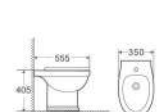

**D067X**

Floor Standing Toilet
Flushing System: Washdown
Size: 520x360x400mm
P-trap: 180mm

**B061**

Two-Piece Toilet
Flushing System: Washdown
Size: 690x355x835mm
P-trap: 180mm
S-trap: 250/300mm

**D061**

Wall-Hung Toilet
Flushing System: Washdown
Size: 515x360x350mm
P-trap: 180mm

**B063**

Two-Piece Toilet
Flushing System: Washdown
Size: 690x370x850mm
P-trap: 180mm

**D063**

Wall-Hung Toilet
Flushing System: Washdown
Size: 490x370x370mm
P-trap: 180mm

**B069**

Two-Piece Toilet
Flushing System: Washdown
Size: 665x400x835mm
P-trap: 180mm
S-trap: 250/300mm

**F069**

Bidet
Size: 555x350x405mm

**G069**

Basin With Pedestal
Size: 580x500x870mm
Fixing To Wall With Back

**SG069**

Wall-hung Basin
Size: 580x500x550mm
Fixing To Wall With Back

B081

Two-Piece Toilet
Flushing System: Washdown
Size: 710x390x765mm
S-trap: 250mm
P-trap: 180mm

F081

Bidet
Size: 600x390x390mm
Fixing To Wall With Back