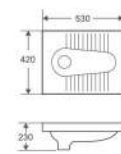

Wall-hung Urinal
Size: 480x370x1000mm

Squatting Pan

Q301

Squatting Pan
Size: 530x420x180mm
Embedded Type

Q302

Squatting Pan
Size: 500x380x160mm
Embedded Type

Q303

Squatting Pan
Size: 530x420x230mm
Embedded Type