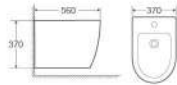

Two-Piece Toilet
Flushing System: Washdown
Size: 690x390x830mm
P-trap: 180mm

Floor Standing Toilet
Flushing System: Washdown
Size: 565x365x410mm
P-trap: 180mm

Wall-Hung Toilet
Flushing System: Washdown
Size: 550x365x370mm
P-trap: 180mm

Wall-Hung Basin
Size: 560x370x370mm

B065

Two-Piece Toilet
Flushing System: Washdown
Size: 640x350x780mm
P-trap: 180mm

Floor Standing Toilet
Flushing System: Washdown
Size: 500x350x410mm
P-trap: 180mm

Two-Piece Toilet
Flushing System: Washdown
Size: 650x360x780mm
P-trap: 180mm

Floor Standing Toilet
Flushing System: Washdown
Size: 520x360x400mm
P-trap: 180mm

Two-Piece Toilet
Flushing System: Washdown
Size: 690x355x835mm
P-trap: 180mm
S-trap: 250/300mm

Wall-Hung Toilet
Flushing System: Washdown
Size: 515x360x350mm
P-trap: 180mm

Two-Piece Toilet
Flushing System: Washdown
Size: 690x370x850mm
P-trap: 180mm

Wall-Hung Toilet
Flushing System: Washdown
Size: 490x370x370mm
P-trap: 180mm

Two-Piece Toilet
Flushing System: Washdown
Size: 665x400x835mm
P-trap: 180mm
S-trap: 250/300mm

Bidet
Size: 555x350x405mm

Basin With Pedestal
Size: 580x500x870mm
Fixing To Wall With Back

Wall-hung Basin
Size: 580x500x550mm
Fixing To Wall With Back