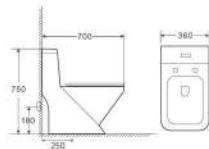

G083

Basin With Pedestal
Size: 510x410x850mm
Fixing To Wall With Back

A022

One-Piece Toilet
Flushing System:
Washdown/Siphonic
Size: 700x385x780mm
P-trap: 180mm
S-trap: 250/300/400mm

A041

One-Piece Toilet
Flushing System:
Washdown/Siphonic
Size: 690x350x770mm
P-trap: 180mm
S-trap: 250/300/400mm

A026

One-Piece Toilet
Flushing System:
Washdown/Siphonic
Size: 700x370x800mm
P-trap: 180mm
S-trap: 250mm

One Piece Toilet

**A029**

One-Piece Toilet
Flushing System: Washdown/Siphonic
Size: 680x370x835mm
P-trap: 180mm
S-trap: 250/300/400mm

**A028**

One-Piece Toilet
Flushing System: Washdown
Size: 700x360x750mm
P-trap: 180mm
S-trap: 250mm

**A042**

One-Piece Toilet
Flushing System: Washdown
Size: 760x380x840mm
P-trap: 180mm
S-trap: 250mm

One Piece Toilet