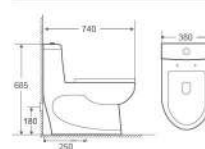

G083

Basin With Pedestal
Size: 510x410x850mm
Fixing To Wall With Back

A022

One-Piece Toilet
Flushing System:
Washdown/Siphonic
Size: 700x385x780mm
P-trap: 180mm
S-trap: 250/300/400mm

A041

One-Piece Toilet
Flushing System:
Washdown/Siphonic
Size: 690x350x770mm
P-trap: 180mm
S-trap: 250/300/400mm

A026

One-Piece Toilet
Flushing System:
Washdown/Siphonic
Size: 700x370x800mm
P-trap: 180mm
S-trap: 250mm

One Piece Toilet

**A029**

One-Piece Toilet
Flushing System: Washdown/Siphonic
Size: 680x370x835mm
P-trap: 180mm
S-trap: 250/300/400mm

**A028**

One-Piece Toilet
Flushing System: Washdown
Size: 700x360x750mm
P-trap: 180mm
S-trap: 250mm

**A042**

One-Piece Toilet
Flushing System: Washdown
Size: 760x380x840mm
P-trap: 180mm
S-trap: 250mm

One Piece Toilet

**A044**

One-Piece Toilet
Flushing System: Washdown
Size: 740x380x685mm
P-trap: 180mm
S-trap: 250mm

**A045**

One-Piece Toilet
Flushing System: Washdown
Size: 780x400x760mm
P-trap: 180mm
S-trap: 250/300mm