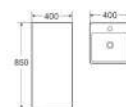

Column Basin

H001

Column Basin
Size: 470x510x850mm
Fixing To Wall With Back

H029

Column Basin
Size: 510x510x865mm
Fixing To Wall With Back

H002

Column Basin
Size: 490x490x820mm
Fixing To Wall With Back

H003

Column Basin
Size: 400x400x850mm
Fixing To Wall With Back

H004

Column Basin
Size: 410x410x840mm
Fixing To Wall With Back

H005

Column Basin
Size: 430x430x860mm
Fixing To Wall With Back

Basin With Pedestal

G501