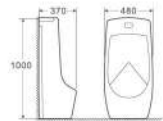

Wall-hung Urinal
Size: 480x370x1000mm

Squatting Pan