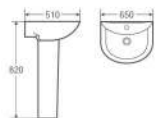

Basin With Pedestal
Size: 580x510x850mm
Fixing To Wall With Back

G069

Basin With Pedestal
Size: 580x500x870mm
Fixing To Wall With Back

G502

Basin With Pedestal
Size: 550x530x850mm
Fixing To Wall With Back

Basin With Pedestal

G504

Basin With Pedestal
Size: 500x410x830mm
Fixing To Wall With Back

G505

Basin With Pedestal
Size: 580x475x820mm
Fixing To Wall With Back

G506

Basin With Pedestal
Size: 560x450x810mm
Fixing To Wall With Back

G503

Basin With Pedestal
Size: 650x510x820mm
Fixing To Wall With Back

G023

Basin With Pedestal
Size: 560x440x820mm
Fixing To Wall With Back

G0211

Basin With Pedestal
Size: 610x470x870mm
Fixing To Wall With Back