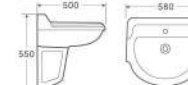

**SG021**

Wall-hung Basin
Size: 610x480x500mm
Wall-hung Installation

**SG029**

Wall-hung Basin
Size: 650x480x490mm
Wall-hung Installation

**SG069**

Wall-hung Basin
Size: 580x500x550mm
Wall-hung Installation