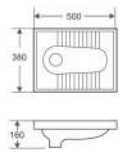

Wall-hung Urinal

OB8201

Wall-hung Urinal
Size: 480x305x785mm

OB8202

Wall-hung Urinal
Size: 360x300x700mm

OB8203

Wall-hung Urinal
Size: 490x305x740mm

OB8204

Wall-hung Urinal
Size: 480x370x1000mm

Squatting Pan

Q301

Squatting Pan
Size: 530x420x180mm
Embedded Type

Q302

Squatting Pan
Size: 500x380x160mm
Embedded Type

Q303

Squatting Pan
Size: 530x420x230mm
Embedded Type