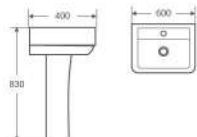

G511

Basin With Pedestal
Size: 510x460x850mm
Fixing To Wall With Back