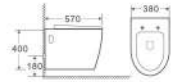

A045

One-Piece Toilet
Flushing System: Washdown
Size: 780x400x760mm
P-trap: 180mm
S-trap: 250/300mm