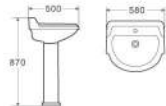

Column Basin

H001

Column Basin
Size: 470x510x850mm
Fixing To Wall With Back

H029

Column Basin
Size: 510x510x865mm
Fixing To Wall With Back

H002

Column Basin
Size: 490x490x820mm
Fixing To Wall With Back

H003

Column Basin
Size: 400x400x850mm
Fixing To Wall With Back

H004

Column Basin
Size: 410x410x840mm
Fixing To Wall With Back

H005

Column Basin
Size: 430x430x860mm
Fixing To Wall With Back

Basin With Pedestal

G501

Basin With Pedestal
Size: 580x510x850mm
Fixing To Wall With Back

G069

Basin With Pedestal
Size: 580x500x870mm
Fixing To Wall With Back

G502

Basin With Pedestal
Size: 550x530x850mm
Fixing To Wall With Back