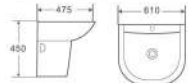

Wall-hung Basin
Size: 610x475x450mm
Wall-hung Installation

SG021