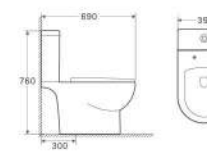

B068

Two-Piece Toilet
Flushing System: Washdown
Size: 675x375x790mm
P-trap: 180mm
S-trap: 120-200mm

B082

Two-Piece Toilet
Flushing System: Washdown
Size: 655x410x775mm
P-trap: 180mm
S-trap: 150mm

Two Piece Toilet

B023

Two-Piece Toilet
Flushing System: Washdown
Size: 700x370x790mm
P-trap: 180mm
S-trap: 250mm

B084

Two-Piece Toilet
Flushing System: Washdown
Size: 670x380x740mm
P-trap: 180mm
S-trap: 250mm

B081

Two-Piece Toilet
Flushing System: Washdown
Size: 710x390x765mm
P-trap: 180mm
S-trap: 250mm

B069

Two-Piece Toilet
Flushing System: Washdown
Size: 665x400x835mm
P-trap: 180mm
S-trap: 250/300mm

B0211

Two-Piece Toilet
Flushing System: Washdown
Size: 650x370x795mm
P-trap: 180mm
S-trap: 250mm

B086

Two-Piece Toilet
Flushing System: Siphon
Size: 690x390x760mm
S-trap: 300mm

Wall-hung toilet

D029

Wall-Hung Toilet
Flushing System: Washdown
Size: 520x370x310mm
P-trap: 180mm

D041

Wall-Hung Toilet
Flushing System: Washdown
Size: 545x350x360mm
P-trap: 180mm

D027

Wall-Hung Toilet
Flushing System: Washdown
Size: 550x370x370mm
P-trap: 180mm