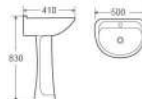

Column Basin
Size: 400x400x850mm
Fixing To Wall With Back

H004

Column Basin
Size: 410x410x840mm
Fixing To Wall With Back

H005

Column Basin
Size: 430x430x860mm
Fixing To Wall With Back

Basin With Pedestal

G501

Basin With Pedestal
Size: 580x510x850mm
Fixing To Wall With Back

G069

Basin With Pedestal
Size: 580x500x870mm
Fixing To Wall With Back

G502

Basin With Pedestal
Size: 550x530x850mm
Fixing To Wall With Back

Basin With Pedestal

G504

Basin With Pedestal
Size: 500x410x830mm
Fixing To Wall With Back

G505

Basin With Pedestal
Size: 580x475x820mm
Fixing To Wall With Back

G506

Basin With Pedestal
Size: 560x450x810mm
Fixing To Wall With Back