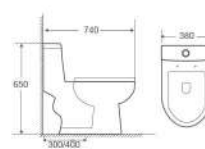

**A044**

One-Piece Toilet
Flushing System: Washdown
Size: 740x380x685mm
P-trap: 180mm
S-trap: 250mm

**A045**

One-Piece Toilet
Flushing System: Washdown
Size: 780x400x760mm
P-trap: 180mm
S-trap: 250/300mm

**A046**

One-Piece Toilet
Flushing System: Siphonic
Size: 610x350x750mm
S-trap: 300/400mm

**A025**

One-Piece Toilet
Flushing System: Washdown
Size: 680x365x780mm
P-trap: 180mm
S-trap: 250mm

**A021**

One-Piece Toilet
Flushing System: Washdown
Size: 700x400x760mm
P-trap: 180mm
S-trap: 250/300mm

**A027**

One-Piece Toilet
Flushing System: Washdown
Size: 760x370x830mm
P-trap: 180mm
S-trap: 250mm

**A048**

One-Piece Toilet
Flushing System: Siphonic
Size: 740x380x650mm
S-trap: 300/400mm

**A062**

One-Piece Toilet
Flushing System: Washdown
Size: 680x370x650mm
P-trap: 180mm
S-trap: 250/300/400mm

**A064**

One-Piece Toilet
Flushing System: Siphonic
Size: 690x410x600mm
S-trap: 300/400mm

One Piece Toilet

B061

Two-Piece Toilet
Flushing System: Washdown
Size: 690x355x835mm
P-trap: 180mm
S-trap: 250/300mm