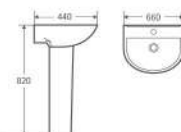

Basin With Pedestal
Size: 580x510x850mm
Fixing To Wall With Back

G069

Basin With Pedestal
Size: 580x500x870mm
Fixing To Wall With Back

G502

Basin With Pedestal
Size: 550x530x850mm
Fixing To Wall With Back

Basin With Pedestal

G504

Basin With Pedestal
Size: 500x410x830mm
Fixing To Wall With Back

G505

Basin With Pedestal
Size: 580x475x820mm
Fixing To Wall With Back

G506

Basin With Pedestal
Size: 560x450x810mm
Fixing To Wall With Back

G503

Basin With Pedestal
Size: 650x510x820mm
Fixing To Wall With Back

G023

Basin With Pedestal
Size: 560x440x820mm
Fixing To Wall With Back

G0211

Basin With Pedestal
Size: 610x470x870mm
Fixing To Wall With Back