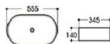

# Basin Series

艺术盆系列

**2053** 艺术盆/Art basin  
Size : 420x420x135mm

**2055** 艺术盆/Art basin  
Size : 630x420x120mm

**2061** 艺术盆/Art basin  
Size : 555x345x140mm

**2070** 艺术盆/Art basin  
Size : 380x380x130mm

**2071** 艺术盆/Art basin  
Size : 410x410x150mm