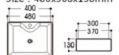

2089/2089C-A8 银色吉祥花纹
Size: 480x370x130mm
Size: 400x300x130mm