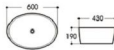

2606 艺术盆/Art basin
Size : 450x450x140mm