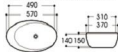

Size : 570x370x150mm
Size : 490x310x140mm

2269A/2269B-G32 电镜