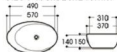

Size : 570x370x150mm
Size : 490x310x140mm

2269A/2269B-G37 电镜