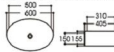

Size: 590x400x150mm  
Size: 475x340x140mm

**2164/2164A 亮黑黑几何纹**

Size: 600x405x155mm  
Size: 500x310x150mm

**2164/2164A 亮黑黑三角纹**

Size: 600x405x155mm  
Size: 500x310x150mm

**2164/2164A 亮黑黑树纹**

Size: 600x405x155mm  
Size: 500x310x150mm