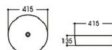

Size : 420x420x125mm

**2252/2261 亮光黑**

Size : 500x395x145mm  
Size : 455x320x135mm

**2256 亮光黑**

Size : 415x415x135mm

**2264 亮光黑**

Size : 560x420x145mm

**2269 亮光黑**