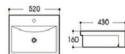

2171 艺术盆/Art basin
Size : 455x255x120mm