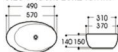

Size : 570x370x150mm
Size : 490x310x140mm

2269A/2269B-G36 电镜