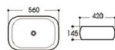

Size : 420x420x125mm

**2252/2261 亮光黑**

Size : 500x395x145mm  
Size : 455x320x135mm

**2256 亮光黑**

Size : 415x415x135mm

**2264 亮光黑**

Size : 560x420x145mm

**2269 亮光黑**