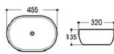

## Basin Series

艺术盆系列

Make Each  
Piece Of  
Product Perfect

---

做好每件产品

**2260** 艺术盆/Art basin  
Size : 450x400x145mm

**2261** 艺术盆/Art basin  
Size : 455x320x135mm

**2261A** 艺术盆/Art basin  
Size : 455x320x135mm