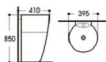

Size : 500x380x140mm  
Size : 600x380x140mm

**2405/2405A-S043** 水转印

Size : 500x380x140mm  
Size : 600x380x140mm

IMPRESSION  
NORDIC  
—  
北欧印象

**2043A**  
立柱盆/Pedestal basin  
Size : 410x395x850mm

**2043B**  
立柱盆/Pedestal basin  
Size : 400x400x830mm