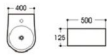

2246 黑线条
Size : 500x400x125mm