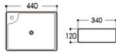

2091 艺术盆/Art basin
Size : 600x380x130mm