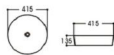

2259 亮光黑白
Size : 500x400x135mm