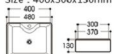

2165 亮光黑白
Size : 400x400x150mm