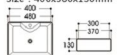

2164/2164A-A1 金色几何纹
Size: 600x405x155mm
Size: 500x310x150mm