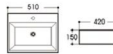

2245右 艺术盆/Art basin
Size : 450x380x160mm