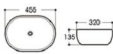

2262 艺术盆/Art basin
Size : 500x405x120mm