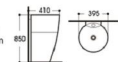

2043A-01

立柱盆/Pedestal basin

Size : 410x395x850mm