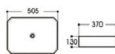

**2078** 艺术盆/Art basin  
Size : 560x450x150mm

**2079** 艺术盆/Art basin  
Size : 510x360x150mm

**2086/2086C** 艺术盆/Art basin  
Size : 480x370x130mm  
Size : 400x300x130mm

**2086A** 艺术盆/Art basin  
Size : 505x370x130mm

**2087** 艺术盆/Art basin  
Size : 480x370x130mm

**2088** 艺术盆/Art basin  
Size : 480x370x130mm

**2089/2089C** 艺术盆/Art basin  
Size : 480x370x130mm  
Size : 400x300x130mm

**2089A** 艺术盆/Art basin  
Size : 500x370x130mm