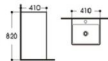

立柱盆/Pedestal basin
Size : 400x410x820mm

2046