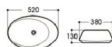

2405 艺术盆/Art basin
Size : 500x380x140mm