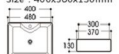

2089/2089C-A5 金色祥云纹
Size: 480x370x130mm
Size: 400x300x130mm