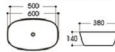

Size : 500x380x140mm
Size : 600x380x140mm

2405/2405A-S043 水转印