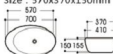

**2266** 艺术盆/Art basin  
Size : 460x420x155mm

**2267** 艺术盆/Art basin  
Size : 400x420x155mm

**2268** 艺术盆/Art basin  
Size : 640x400x135mm

**2269/2269A** 艺术盆/Art basin  
Size : 700x410x155mm  
Size : 570x370x150mm