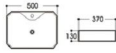

**2078** 艺术盆/Art basin  
Size : 560x450x150mm

**2079** 艺术盆/Art basin  
Size : 510x360x150mm

**2086/2086C** 艺术盆/Art basin  
Size : 480x370x130mm  
Size : 400x300x130mm

**2086A** 艺术盆/Art basin  
Size : 505x370x130mm

**2087** 艺术盆/Art basin  
Size : 480x370x130mm

**2088** 艺术盆/Art basin  
Size : 480x370x130mm

**2089/2089C** 艺术盆/Art basin  
Size : 480x370x130mm  
Size : 400x300x130mm

**2089A** 艺术盆/Art basin  
Size : 500x370x130mm