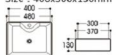

2089/2089C-A9 银色石头纹
Size: 480x370x130mm
Size: 400x300x130mm