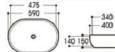

Size: 590x400x150mm
Size: 475x340x140mm

2164/2164A 亮黑黑几何纹