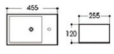

2173 艺术盆/Art basin
Size : 600x410x150mm