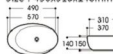

2271 亮光黑白
Size : 400x400x140mm