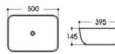

2256 亮光黑白
Size : 415x415x135mm