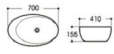

2269A/2269B 亮光黑白
Size : 570x370x150mm
Size : 490x310x140mm