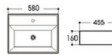

2174A 艺术盆/Art basin
Size : 520x460x155mm