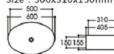

2165 亮光黑白
Size : 400x400x150mm