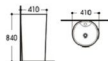

立柱盆/Pedestal basin
Size : 410x410x840mm

2043E-07