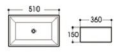

2086/2086C 艺术盆/Art basin
Size : 480x370x130mm
Size : 400x300x130mm