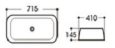

## Basin Series

艺术盆系列

**2275** 艺术盆/Art basin  
Size : 600x420x170mm

**2276** 艺术盆/Art basin  
Size : 610x410x145mm

**2277** 艺术盆/Art basin  
Size : 715x410x145mm

**2278** 艺术盆/Art basin  
Size : 460x460x150mm