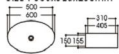

2164/2164A-A4 银色飞机纹
Size: 600x405x155mm
Size: 500x310x150mm