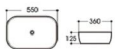

2283 艺术盆/Art basin
Size : 500x400x135mm