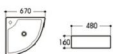

2273B 艺术盆/Art basin
Size : 460x330x130mm