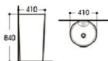

立柱盆/Pedestal basin
Size : 410x410x840mm

2043E-06