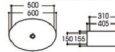

Size: 600x405x155mm
Size: 500x310x150mm

2164/2164A 亮黑黑三角纹