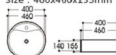

2086/2086C 亮光黑几何纹
Size : 480x370x130mm
Size : 400x300x130mm