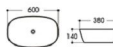

## Basin Series

艺术盆系列

**2309** 艺术盆/Art basin  
Size : 520x360x135mm

**2309A** 艺术盆/Art basin  
Size : 460x360x135mm

**2309B** 艺术盆/Art basin  
Size : 460x460x160mm

**2310** 艺术盆/Art basin  
Size : 600x400x150mm

**2310A** 艺术盆/Art basin  
Size : 520x380x130mm

**2405** 艺术盆/Art basin  
Size : 500x380x140mm

**2405A** 艺术盆/Art basin  
Size : 400x380x140mm

**2406** 艺术盆/Art basin  
Size : 400x400x150mm

**2407** 艺术盆/Art basin  
Size : 480x300x130mm