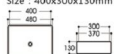

**2071A** 艺术盆/Art basin  
Size : 460x460x150mm

**2071B** 艺术盆/Art basin  
Size : 400x400x140mm

**2073** 艺术盆/Art basin  
Size : 330x380x110mm

**2075** 艺术盆/Art basin  
Size : 510x490x180mm

**2076** 艺术盆/Art basin  
Size : 515x425x150mm

**2078** 艺术盆/Art basin  
Size : 560x450x150mm

**2079** 艺术盆/Art basin  
Size : 510x360x150mm

**2086/2086C** 艺术盆/Art basin  
Size : 480x370x130mm  
Size : 400x300x130mm

**2086A** 艺术盆/Art basin  
Size : 505x370x130mm