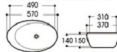

Size : 570x370x150mm
Size : 490x310x140mm

2269A/2269B-G33 电镜