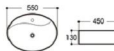

2508 艺术盆/Art basin
Size : 400x370x155mm