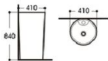

立柱盆/Pedestal basin
Size : 410x410x840mm

2045