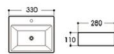

2075 艺术盆/Art basin
Size : 510x490x180mm