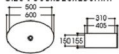

2164/2164A-A5 金色祥云纹
Size: 600x405x155mm
Size: 500x310x150mm