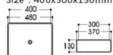

2086/2086C 亮光黑三角纹
Size : 480x370x130mm
Size : 400x300x130mm