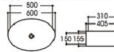

Size: 590x400x150mm  
Size: 475x340x140mm

**2164/2164A 亮黑黑几何纹**

Size: 600x405x155mm  
Size: 500x310x150mm

**2164/2164A 亮黑黑三角纹**

Size: 600x405x155mm  
Size: 500x310x150mm

**2164/2164A 亮黑黑树纹**

Size: 600x405x155mm  
Size: 500x310x150mm