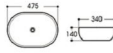

2161B 艺术盆/Art basin
Size : 575x380x115mm