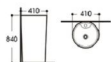

2043E-03

立柱盆/Pedestal basin

Size : 410x410x840mm