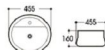

## Basin Series

艺术盆系列

**2608** 艺术盆/Art basin  
Size : 550x410x155mm

**2609** 艺术盆/Art basin  
Size : 415x415x155mm

**2610** 艺术盆/Art basin  
Size : 600x380x100mm

**2611** 艺术盆/Art basin  
Size : 455x455x160mm