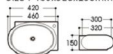

2171 艺术盆/Art basin
Size : 455x255x120mm