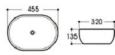

2269 亮光黑白
Size : 700x410x155mm