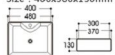

2089/2089C-A6 银色如慕纹
Size: 480x370x130mm
Size: 400x300x130mm