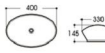

2118(花纹) 艺术盆/Art basin
Size : 400x330x145mm