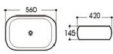

**2261B** 艺术盆/Art basin  
Size : 455x320x135mm

**2262** 艺术盆/Art basin  
Size : 500x405x120mm

**2263** 艺术盆/Art basin  
Size : 430x430x130mm

**2264** 艺术盆/Art basin  
Size : 560x420x145mm

**2265** 艺术盆/Art basin  
Size : 450x320x135mm