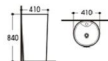

立柱盆/Pedestal basin
Size : 410x410x840mm

2043E-08