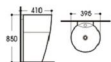

2043A-02

立柱盆/Pedestal basin

Size : 410x395x850mm