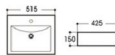

**2071A** 艺术盆/Art basin  
Size : 460x460x150mm

**2071B** 艺术盆/Art basin  
Size : 400x400x140mm

**2073** 艺术盆/Art basin  
Size : 330x380x110mm

**2075** 艺术盆/Art basin  
Size : 510x490x180mm

**2076** 艺术盆/Art basin  
Size : 515x425x150mm

**2078** 艺术盆/Art basin  
Size : 560x450x150mm

**2079** 艺术盆/Art basin  
Size : 510x360x150mm

**2086/2086C** 艺术盆/Art basin  
Size : 480x370x130mm  
Size : 400x300x130mm

**2086A** 艺术盆/Art basin  
Size : 505x370x130mm