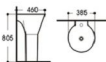

2043E
立柱盆/Pedestal basin
Size : 410x410x840mm