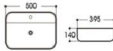

**2408** 艺术盆/Art basin  
Size : 600x390x140mm

**2409** 艺术盆/Art basin  
Size : 600x400x130mm

**2410A** 艺术盆/Art basin  
Size : 500x400x155mm

**2410B** 艺术盆/Art basin  
Size : 410x380x155mm

**2501** 艺术盆/Art basin  
Size : 500x390x160mm

**2502** 艺术盆/Art basin  
Size : 550x400x115mm

**2503** 艺术盆/Art basin  
Size : 660x380x120mm

**2504** 艺术盆/Art basin  
Size : 380x380x150mm

**2505** 艺术盆/Art basin  
Size : 400x400x180mm

**2506** 艺术盆/Art basin  
Size : 500x395x140mm