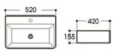

**2261B** 艺术盆/Art basin  
Size : 455x320x135mm

**2262** 艺术盆/Art basin  
Size : 500x405x120mm

**2263** 艺术盆/Art basin  
Size : 430x430x130mm

**2264** 艺术盆/Art basin  
Size : 560x420x145mm

**2265** 艺术盆/Art basin  
Size : 450x320x135mm