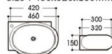

2171 艺术盆/Art basin
Size : 455x255x120mm