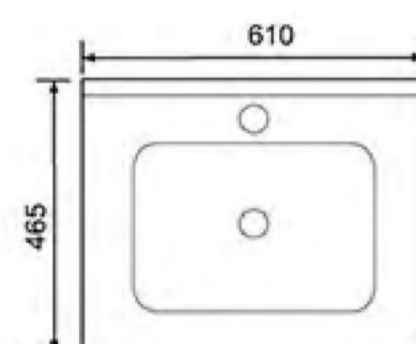

**7110-100**  
Counter Basin  
Size: 1010X465X185mm

**7109-100**  
Counter Basin  
Size: 1010X505X220mm

**7110-80**  
Counter Basin  
Size: 815X465X185mm

**7109-90**  
Counter Basin  
Size: 910X505X220mm

**7110-60**  
Counter Basin  
Size: 615X468X175mm

**7109-80**  
Counter Basin  
Size: 815X500X210mm

7108-100

Counter Basin  
Size:1010X505X225mm

7108-100 左盆

Counter Basin  
Size:1010X505X225mm

7108-90 左盆

Counter Basin  
Size:910X505X225mm

7108-90

Counter Basin  
Size:910X505X225mm

7108-80 左盆

Counter Basin  
Size:810X505X225mm

7108-80

Counter Basin  
Size:810X500X200mm

**7107-100**  
Counter Basin  
Size:1010X465X185mm

**7107-80**  
Counter Basin  
Size:810X465X185mm

**7107-60**  
Counter Basin  
Size:610X465X180mm