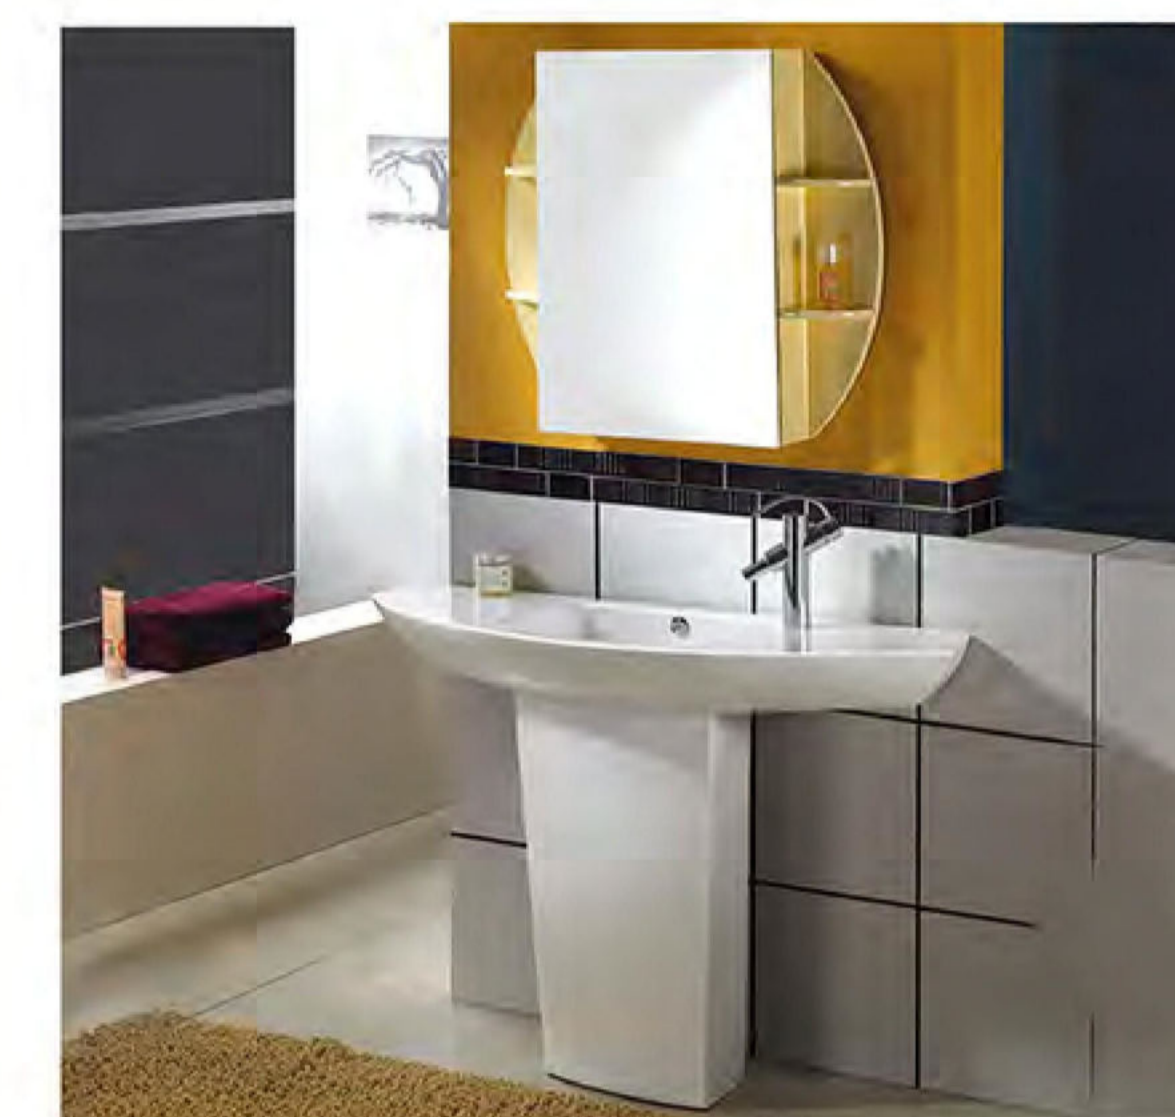

# DESIGNING CLASSICE

Spray depleted secular and troubles  
music evokes elegance and inspiration  
Passionate with water unfettered  
soft lights  
Life is cleansed here

**7043-75**

Counter Basin  
Size:750X510X180mm