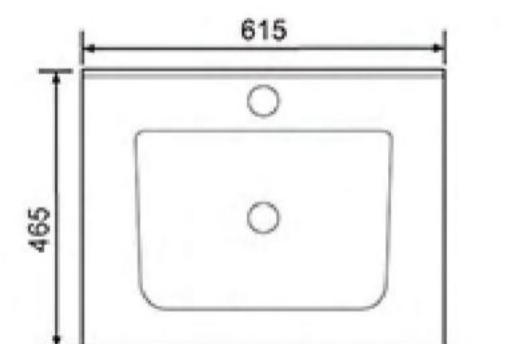

时尚·舒适·生活优越之道

**7117-100**  
Counter Basin  
Size:1015X465X180mm

**7117-80**  
Counter Basin  
Size:810X470X180mm

**7117-60**  
Counter Basin  
Size:615X465X175mm

**7116-100**

Counter Basin  
Size:1010X505X220mm

**7116-90**

Counter Basin  
Size:910X505X220mm

**7116-90 左盆**

Counter Basin  
Size:910X505X220mm

**7116-80**

Counter Basin  
Size:810X505X215mm

时尚·舒适·生活优越之道

**7115-65**  
Counter Basin  
Size:655X450X185mm

**7115-55**  
Counter Basin  
Size:560X435X175mm

**7114-80**  
Counter Basin  
Size:815X500X155mm

时尚·舒适·生活优越之道

**7113-120**

Counter Basin  
Size:1215X500X170mm

**7113-100**

Counter Basin  
Size:1020X505X170mm

**7107-60**  
Counter Basin  
Size:610X465X180mm