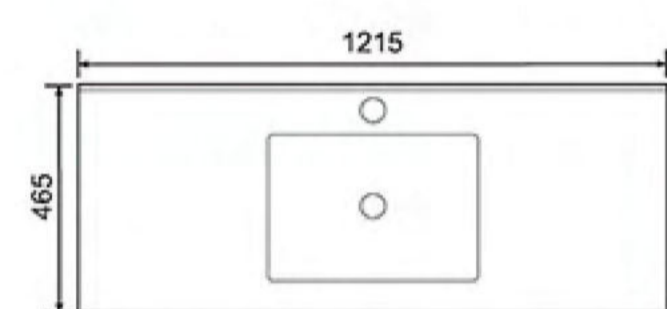

**7102-80**

Counter Basin  
Size: 810X520X220mm

**7101-90**

Counter Basin  
Size: 900X495X215mm

**7101-90 左盆**

Counter Basin  
Size: 905X500X210mm

**7101-100**

Counter Basin  
Size: 1000X495X210mm

**7101-80**

Counter Basin  
Size: 800X490X220mm

**7101-70**

Counter Basin  
Size: 700X495X220mm

**120E**

Counter Basin  
Size:1215X465X175mm