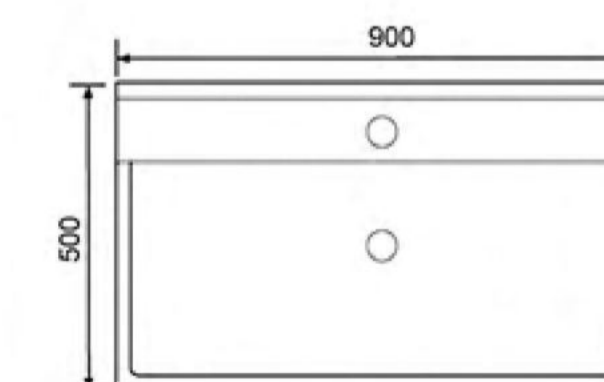

**7106-100**  
Counter Basin  
Size:1010X485X225mm

**7106-90 左盆** Counter Basin  
Size:905X485X225mm

**7106-90** Counter Basin  
Size:915X485X225mm

**7106-80**  
Counter Basin  
Size:810X485X220mm

**7106-70**  
Counter Basin  
Size:710X490X210mm

**7106-60**  
Counter Basin  
Size:610X490X210mm

**7105-100**  
Counter Basin  
Size:1015X475X180mm

**7105-60**  
Counter Basin  
Size:600X470X175mm

**7105-80**  
Counter Basin  
Size:810X475X175mm

**7104-90**  
Counter Basin  
Size:900X500X225mm