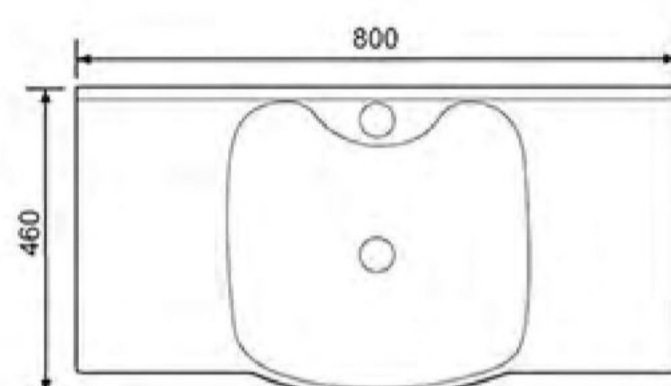

专利号 :201330061900.3

**7083-70**  
Counter Basin  
Size:700X500X200mm

专利号 :201330061900.3

**7083-60**  
Counter Basin  
Size:590X500X200mm

专利号 :201330061900.3

**7069-60**

Counter Basin  
Size:600X460X215mm

**7069-70**

Counter Basin  
Size:700X460X215mm

**7069-80**

Counter Basin  
Size:800X460X215mm

专利号 :201030105108 · X

**7069-90**

Counter Basin  
Size:900X460X215mm

**7069-100**

Counter Basin  
Size:1000X460X215mm