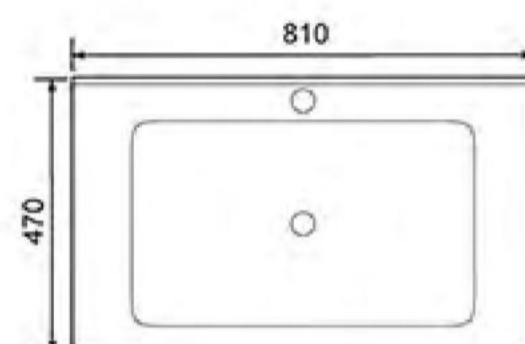

7083-100
Counter Basin
Size:1000X500X220mm
专利号 :201330061900.3