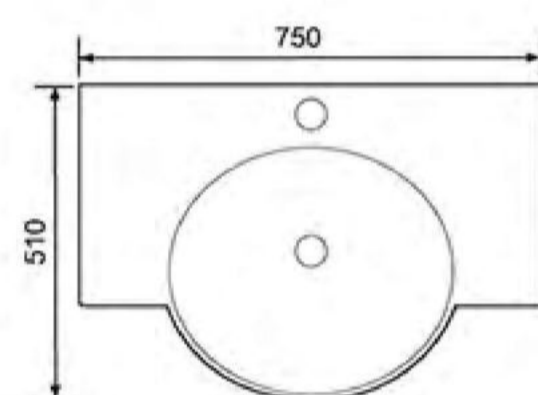

**7092-80**  
Counter Basin  
Size:810X470X170mm

**7083-100**  
Counter Basin  
Size:1000X500X220mm  
专利号 :201330061900.3

**7083-90 左**  
Counter Basin  
Size:900X500X200mm  
专利号 :201330380114.X

**7083-80**  
Counter Basin  
Size:820X500X200mm

专利号 :201330061900.3

**7083-70**  
Counter Basin  
Size:700X500X200mm

专利号 :201330061900.3

**7083-60**  
Counter Basin  
Size:590X500X200mm

专利号 :201330061900.3

**7069-60**

Counter Basin  
Size:600X460X215mm

**7069-70**

Counter Basin  
Size:700X460X215mm

**7069-80**

Counter Basin  
Size:800X460X215mm

专利号 :201030105108 · X

**7069-90**

Counter Basin  
Size:900X460X215mm

**7069-100**

Counter Basin  
Size:1000X460X215mm

# DESIGNING CLASSICE

Spray depleted secular and troubles  
music evokes elegance and inspiration  
Passionate with water unfettered  
soft lights  
Life is cleansed here

**7043-75**

Counter Basin  
Size:750X510X180mm