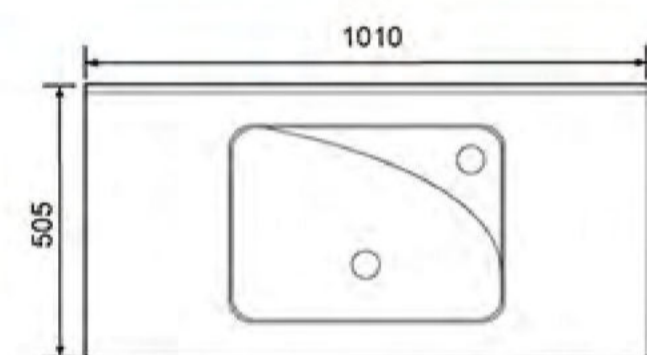

**7110-100**  
Counter Basin  
Size: 1010X465X185mm

**7109-100**  
Counter Basin  
Size: 1010X505X220mm

**7110-80**  
Counter Basin  
Size: 815X465X185mm

**7109-90**  
Counter Basin  
Size: 910X505X220mm

**7110-60**  
Counter Basin  
Size: 615X468X175mm

**7109-80**  
Counter Basin  
Size: 815X500X210mm

7108-100

Counter Basin  
Size:1010X505X225mm

7108-100 左盆

Counter Basin  
Size:1010X505X225mm

7108-90 左盆

Counter Basin  
Size:910X505X225mm

7108-90

Counter Basin  
Size:910X505X225mm

7108-80 左盆

Counter Basin  
Size:810X505X225mm

7108-80

Counter Basin  
Size:810X500X200mm

**7107-100**  
Counter Basin  
Size:1010X465X185mm

**7107-80**  
Counter Basin  
Size:810X465X185mm