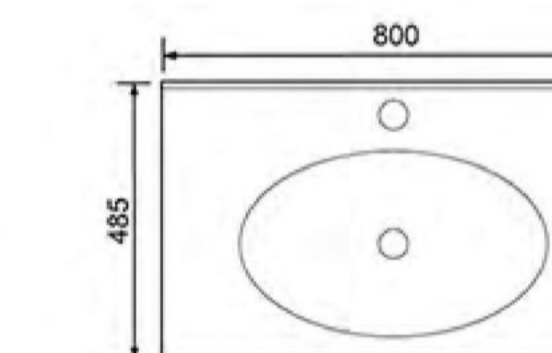

Counter Basin  
Size:700X460X215mm

**7069-80**

Counter Basin  
Size:800X460X215mm

专利号 :201030105108 · X

**7069-90**

Counter Basin  
Size:900X460X215mm

**7069-100**

Counter Basin  
Size:1000X460X215mm

**7036-120**

Counter Basin  
Size:1215X450X160mm

**7043-65**

Counter Basin  
Size:650X510X180mm

**7036-100**

Counter Basin  
Size:1000X430X150mm

**7029-120**  
Counter Basin  
Size: 1220X480X200mm

**7029-90**  
Counter Basin  
Size: 900X485X190mm

**7029-100**  
Counter Basin  
Size: 1000X480X200mm

**7029-80**  
Counter Basin  
Size: 800X485X190mm

# FASHION SWIRL

It is permeated with the concept of decorative art and modernism. For you to design the vanguard life of fashion.

**7029-65**  
Counter Basin  
Size: 650X485X190mm

**KAIERT COUNTER BASIN**