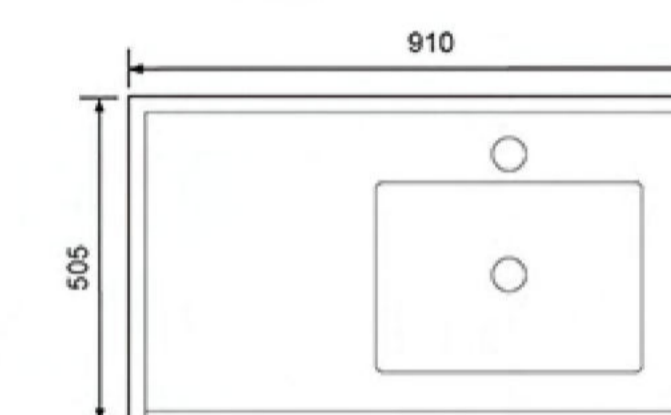

时尚·舒适·生活优越之道

**7117-100**  
Counter Basin  
Size:1015X465X180mm

**7117-80**  
Counter Basin  
Size:810X470X180mm

**7117-60**  
Counter Basin  
Size:615X465X175mm

**7116-100**

Counter Basin  
Size:1010X505X220mm

**7116-90**

Counter Basin  
Size:910X505X220mm

**7116-90 左盆**

Counter Basin  
Size:910X505X220mm

**7116-80**

Counter Basin  
Size:810X505X215mm

时尚·舒适·生活优越之道

**7115-65**  
Counter Basin  
Size:655X450X185mm