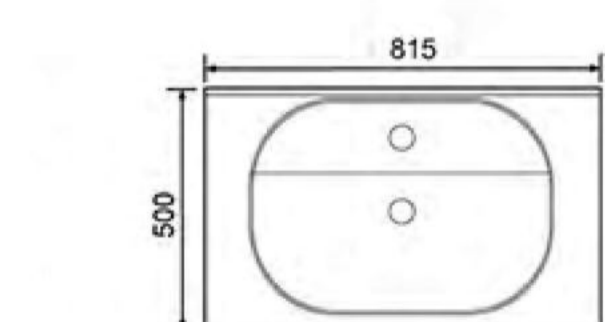

**7113-90**  
Counter Basin  
Size:910X500X170mm

**7113-80**  
Counter Basin  
Size:810X500X170mm

**7113-60**  
Counter Basin  
Size:615X500X165mm

**7112-80**  
Counter Basin  
Size:815X495X210mm

**7111-80**  
Counter Basin  
Size:805X490X200mm

**7110-100**  
Counter Basin  
Size: 1010X465X185mm

**7109-100**  
Counter Basin  
Size: 1010X505X220mm

**7110-80**  
Counter Basin  
Size: 815X465X185mm

**7109-90**  
Counter Basin  
Size: 910X505X220mm

**7110-60**  
Counter Basin  
Size: 615X468X175mm

**7109-80**  
Counter Basin  
Size: 815X500X210mm

7108-100

Counter Basin  
Size:1010X505X225mm

7108-100 左盆

Counter Basin  
Size:1010X505X225mm

7108-90 左盆

Counter Basin  
Size:910X505X225mm

7108-90

Counter Basin  
Size:910X505X225mm

7108-80 左盆

Counter Basin  
Size:810X505X225mm

7108-80

Counter Basin  
Size:810X500X200mm

**7107-100**  
Counter Basin  
Size:1010X465X185mm

**7107-80**  
Counter Basin  
Size:810X465X185mm