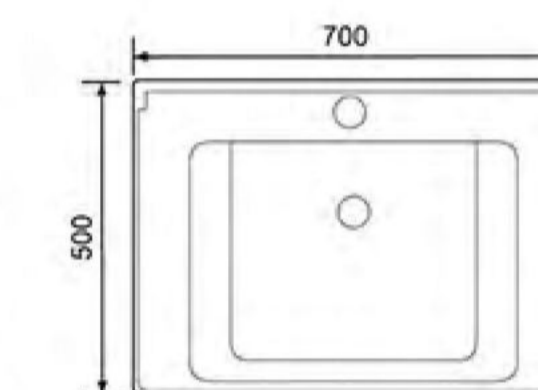

**7092-80**  
Counter Basin  
Size:810X470X170mm

**7083-100**  
Counter Basin  
Size:1000X500X220mm  
专利号 :201330061900.3

**7083-90 左**  
Counter Basin  
Size:900X500X200mm  
专利号 :201330380114.X

**7083-80**  
Counter Basin  
Size:820X500X200mm

专利号 :201330061900.3

**7083-70**  
Counter Basin  
Size:700X500X200mm

专利号 :201330061900.3

**7083-60**  
Counter Basin  
Size:590X500X200mm

专利号 :201330061900.3

**7069-60**

Counter Basin  
Size:600X460X215mm

**7069-70**