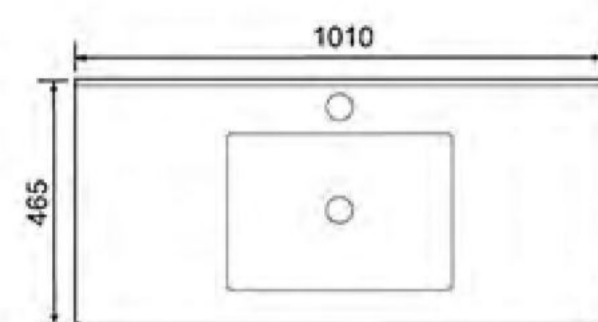

**7101-80**

Counter Basin  
Size: 800X490X220mm

**7101-70**

Counter Basin  
Size: 700X495X220mm

**120E**

Counter Basin  
Size:1215X465X175mm

**90E**  
Counter Basin  
Size: 910X465X175mm

**80E**  
Counter Basin  
Size: 810X465X175mm

**75E**  
Counter Basin  
Size: 765X465X175mm

**70E**  
Counter Basin  
Size: 715X470X175mm

**60E**  
Counter Basin  
Size: 615X465X175mm