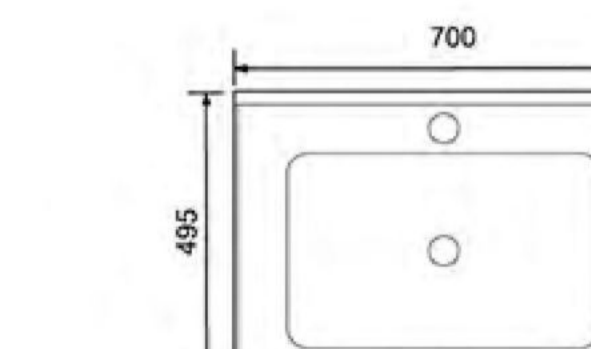

7101-70

Counter Basin
Size: 700X495X220mm