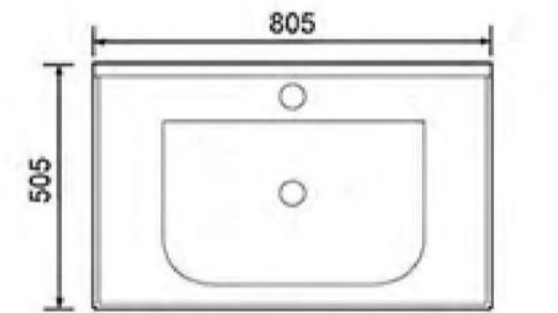

**7106-100**  
Counter Basin  
Size:1010X485X225mm

**7106-90 左盆** Counter Basin  
Size:905X485X225mm

**7106-90** Counter Basin  
Size:915X485X225mm

**7106-80**  
Counter Basin  
Size:810X485X220mm

**7106-70**  
Counter Basin  
Size:710X490X210mm

**7106-60**  
Counter Basin  
Size:610X490X210mm

**7105-100**  
Counter Basin  
Size:1015X475X180mm

**7105-60**  
Counter Basin  
Size:600X470X175mm

**7105-80**  
Counter Basin  
Size:810X475X175mm

**7104-90**  
Counter Basin  
Size:900X500X225mm

**7103-120**  
Counter Basin  
Size: 1210X515X240mm

**7103-100** Counter Basin  
Size: 1005X520X245mm

**7103-90**  
Counter Basin  
Size: 910X500X240mm

**7103-80**  
Counter Basin  
Size: 805X505X240mm

**7103-70**  
Counter Basin  
Size: 710X505X240mm

**7102-80**

Counter Basin  
Size: 810X520X220mm

**7101-90**

Counter Basin  
Size: 900X495X215mm

**7101-90 左盆**

Counter Basin  
Size: 905X500X210mm

**7101-100**

Counter Basin  
Size: 1000X495X210mm