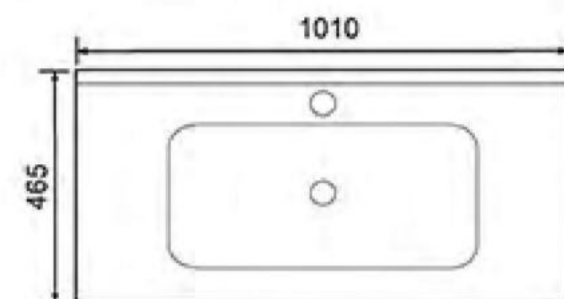

**7110-100**  
Counter Basin  
Size: 1010X465X185mm

**7109-100**  
Counter Basin  
Size: 1010X505X220mm

**7110-80**  
Counter Basin  
Size: 815X465X185mm

**7109-90**  
Counter Basin  
Size: 910X505X220mm

**7110-60**  
Counter Basin  
Size: 615X468X175mm

**7109-80**  
Counter Basin  
Size: 815X500X210mm

7108-100

Counter Basin  
Size:1010X505X225mm

7108-100 左盆

Counter Basin  
Size:1010X505X225mm

7108-90 左盆

Counter Basin  
Size:910X505X225mm

7108-90

Counter Basin  
Size:910X505X225mm

7108-80 左盆

Counter Basin  
Size:810X505X225mm

7108-80

Counter Basin  
Size:810X500X200mm

**7107-100**  
Counter Basin  
Size:1010X465X185mm

**7107-80**  
Counter Basin  
Size:810X465X185mm

**7107-60**  
Counter Basin  
Size:610X465X180mm