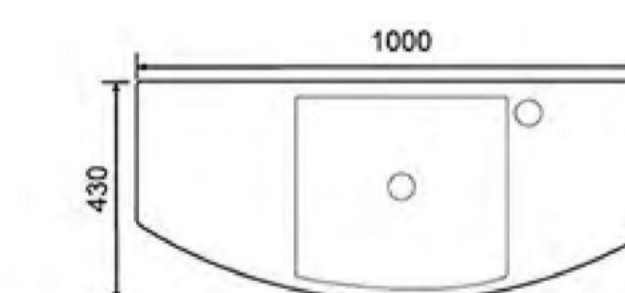

**7036-120**

Counter Basin  
Size:1215X450X160mm

**7043-65**

Counter Basin  
Size:650X510X180mm

**7036-100**

Counter Basin  
Size:1000X430X150mm

**7029-120**  
Counter Basin  
Size: 1220X480X200mm

**7029-90**  
Counter Basin  
Size: 900X485X190mm