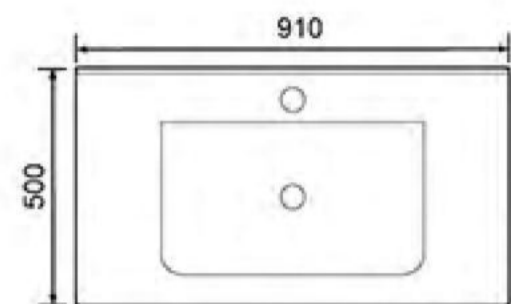

时尚·舒适·生活优越之道

**7117-100**  
Counter Basin  
Size:1015X465X180mm

**7117-80**  
Counter Basin  
Size:810X470X180mm

**7117-60**  
Counter Basin  
Size:615X465X175mm

**7116-100**

Counter Basin  
Size:1010X505X220mm

**7116-90**

Counter Basin  
Size:910X505X220mm

**7116-90 左盆**

Counter Basin  
Size:910X505X220mm

**7116-80**

Counter Basin  
Size:810X505X215mm

时尚·舒适·生活优越之道

**7115-65**  
Counter Basin  
Size:655X450X185mm

**7115-55**  
Counter Basin  
Size:560X435X175mm

**7114-80**  
Counter Basin  
Size:815X500X155mm

时尚·舒适·生活优越之道

**7113-120**

Counter Basin  
Size:1215X500X170mm

**7113-100**

Counter Basin  
Size:1020X505X170mm

**7113-90**  
Counter Basin  
Size:910X500X170mm

**7113-80**  
Counter Basin  
Size:810X500X170mm

**7113-60**  
Counter Basin  
Size:615X500X165mm

**7112-80**  
Counter Basin  
Size:815X495X210mm

**7111-80**  
Counter Basin  
Size:805X490X200mm