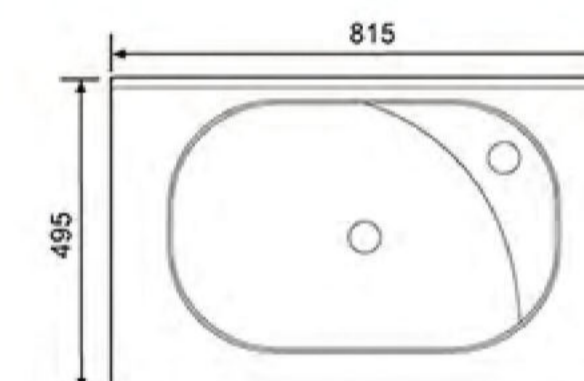

**7116-90**

Counter Basin  
Size:910X505X220mm

**7116-90 左盆**

Counter Basin  
Size:910X505X220mm

**7116-80**

Counter Basin  
Size:810X505X215mm

时尚·舒适·生活优越之道

**7115-65**  
Counter Basin  
Size:655X450X185mm

**7115-55**  
Counter Basin  
Size:560X435X175mm

**7114-80**  
Counter Basin  
Size:815X500X155mm

时尚·舒适·生活优越之道

**7113-120**

Counter Basin  
Size:1215X500X170mm

**7113-100**

Counter Basin  
Size:1020X505X170mm

**7113-90**  
Counter Basin  
Size:910X500X170mm

**7113-80**  
Counter Basin  
Size:810X500X170mm

**7113-60**  
Counter Basin  
Size:615X500X165mm

**7112-80**  
Counter Basin  
Size:815X495X210mm

**7111-80**  
Counter Basin  
Size:805X490X200mm

**7110-100**  
Counter Basin  
Size: 1010X465X185mm

**7109-100**  
Counter Basin  
Size: 1010X505X220mm

**7110-80**  
Counter Basin  
Size: 815X465X185mm

**7109-90**  
Counter Basin  
Size: 910X505X220mm