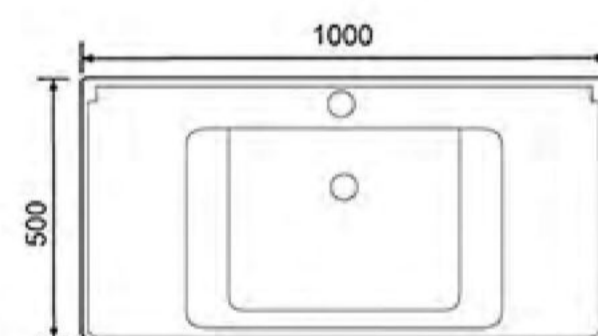

**90E**  
Counter Basin  
Size: 910X465X175mm

**80E**  
Counter Basin  
Size: 810X465X175mm

**75E**  
Counter Basin  
Size: 765X465X175mm

**70E**  
Counter Basin  
Size: 715X470X175mm

**60E**  
Counter Basin  
Size: 615X465X175mm

**50E**  
Counter Basin  
Size: 510X470X170mm

**7092-80**  
Counter Basin  
Size:810X470X170mm

**7083-100**  
Counter Basin  
Size:1000X500X220mm  
专利号 :201330061900.3

**7083-90 左**  
Counter Basin  
Size:900X500X200mm  
专利号 :201330380114.X

**7083-80**  
Counter Basin  
Size:820X500X200mm