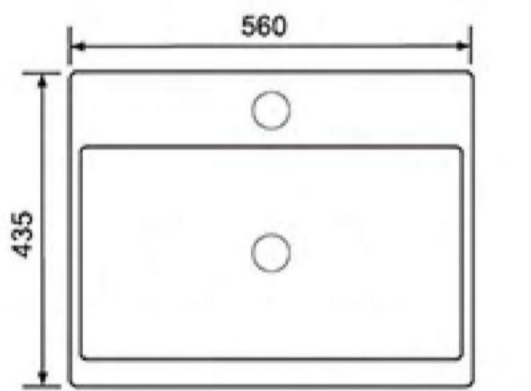

时尚·舒适·生活优越之道

**7117-100**  
Counter Basin  
Size:1015X465X180mm

**7117-80**  
Counter Basin  
Size:810X470X180mm

**7117-60**  
Counter Basin  
Size:615X465X175mm

**7116-100**

Counter Basin  
Size:1010X505X220mm

**7116-90**

Counter Basin  
Size:910X505X220mm

**7116-90 左盆**

Counter Basin  
Size:910X505X220mm

**7116-80**

Counter Basin  
Size:810X505X215mm

时尚·舒适·生活优越之道

**7115-65**  
Counter Basin  
Size:655X450X185mm

**7115-55**  
Counter Basin  
Size:560X435X175mm

**7114-80**  
Counter Basin  
Size:815X500X155mm

时尚·舒适·生活优越之道

**7113-120**

Counter Basin  
Size:1215X500X170mm

**7113-100**

Counter Basin  
Size:1020X505X170mm

**7107-60**  
Counter Basin  
Size:610X465X180mm