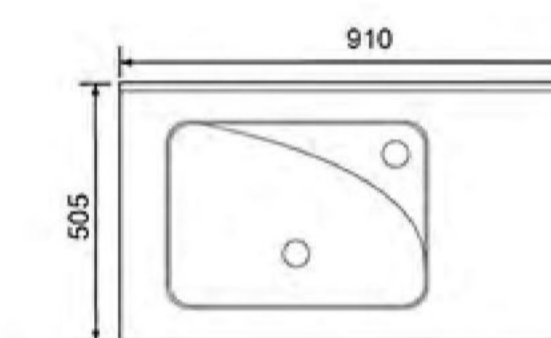

**7110-100**  
Counter Basin  
Size: 1010X465X185mm

**7109-100**  
Counter Basin  
Size: 1010X505X220mm

**7110-80**  
Counter Basin  
Size: 815X465X185mm

**7109-90**  
Counter Basin  
Size: 910X505X220mm

**7110-60**  
Counter Basin  
Size: 615X468X175mm

**7109-80**  
Counter Basin  
Size: 815X500X210mm

7108-100

Counter Basin  
Size:1010X505X225mm

7108-100 左盆

Counter Basin  
Size:1010X505X225mm

7108-90 左盆

Counter Basin  
Size:910X505X225mm

7108-90

Counter Basin  
Size:910X505X225mm

7108-80 左盆

Counter Basin  
Size:810X505X225mm

7108-80

Counter Basin  
Size:810X500X200mm

**7107-100**  
Counter Basin  
Size:1010X465X185mm

**7107-80**  
Counter Basin  
Size:810X465X185mm