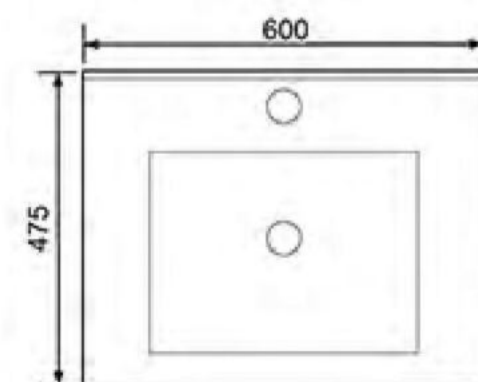

**7029-100**  
Counter Basin  
Size: 1000X480X200mm

**7029-80**  
Counter Basin  
Size: 800X485X190mm

# FASHION SWIRL

It is permeated with the concept of decorative art and modernism. For you to design the vanguard life of fashion.

**7029-65**  
Counter Basin  
Size: 650X485X190mm

**KAIERT COUNTER BASIN**

**7021-100**  
Counter Basin  
Size:1000X480X195mm

**7021-90**  
Counter Basin  
Size:890X480X195mm

**7021-80**  
Counter Basin  
Size:800X475X200mm

**7021-60**  
Counter Basin  
Size:600X475X200mm

时尚·舒适·生活优越之道

**810-100**  
Counter Basin  
Size:950X500X200mm

专利号 :201330384942.0

**810-80**  
Counter Basin  
Size:800X490X180mm

专利号 :201330384942.0

**760**  
Counter Basin  
Size:760X470X200mm