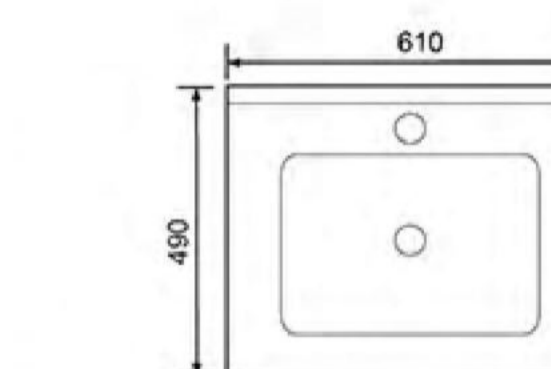

**7107-60**  
Counter Basin  
Size:610X465X180mm

**7106-100**  
Counter Basin  
Size:1010X485X225mm

**7106-90 左盆** Counter Basin  
Size:905X485X225mm

**7106-90** Counter Basin  
Size:915X485X225mm

**7106-80**  
Counter Basin  
Size:810X485X220mm

**7106-70**  
Counter Basin  
Size:710X490X210mm

**7106-60**  
Counter Basin  
Size:610X490X210mm

**7105-100**  
Counter Basin  
Size:1015X475X180mm

**7105-60**  
Counter Basin  
Size:600X470X175mm

**7105-80**  
Counter Basin  
Size:810X475X175mm

**7104-90**  
Counter Basin  
Size:900X500X225mm