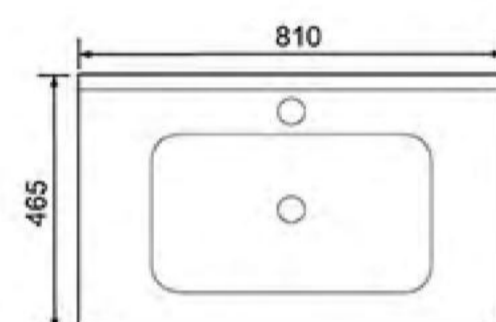

**7110-100**  
Counter Basin  
Size: 1010X465X185mm

**7109-100**  
Counter Basin  
Size: 1010X505X220mm

**7110-80**  
Counter Basin  
Size: 815X465X185mm

**7109-90**  
Counter Basin  
Size: 910X505X220mm

**7110-60**  
Counter Basin  
Size: 615X468X175mm

**7109-80**  
Counter Basin  
Size: 815X500X210mm

7108-100

Counter Basin  
Size:1010X505X225mm

7108-100 左盆

Counter Basin  
Size:1010X505X225mm

7108-90 左盆

Counter Basin  
Size:910X505X225mm

7108-90

Counter Basin  
Size:910X505X225mm

7108-80 左盆

Counter Basin  
Size:810X505X225mm

7108-80

Counter Basin  
Size:810X500X200mm

**7107-100**  
Counter Basin  
Size:1010X465X185mm

**7107-80**  
Counter Basin  
Size:810X465X185mm

**7107-60**  
Counter Basin  
Size:610X465X180mm