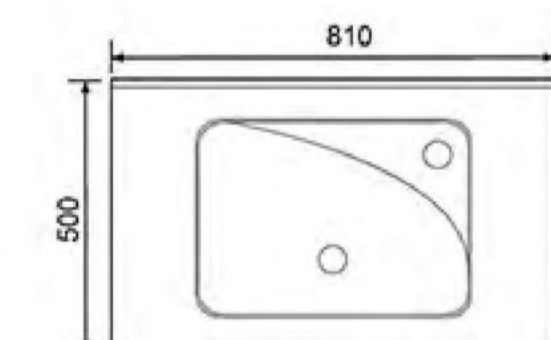

**7110-60**  
Counter Basin  
Size: 615X468X175mm

**7109-80**  
Counter Basin  
Size: 815X500X210mm

7108-100

Counter Basin  
Size:1010X505X225mm

7108-100 左盆

Counter Basin  
Size:1010X505X225mm

7108-90 左盆

Counter Basin  
Size:910X505X225mm

7108-90

Counter Basin  
Size:910X505X225mm

7108-80 左盆

Counter Basin  
Size:810X505X225mm

7108-80

Counter Basin  
Size:810X500X200mm

**7107-100**  
Counter Basin  
Size:1010X465X185mm

**7107-80**  
Counter Basin  
Size:810X465X185mm

**7107-60**  
Counter Basin  
Size:610X465X180mm