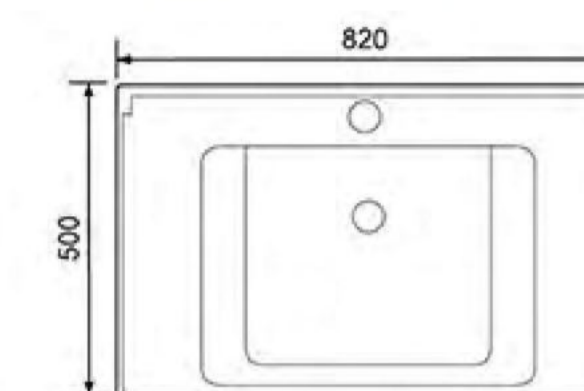

**7092-80**  
Counter Basin  
Size:810X470X170mm

**7083-100**  
Counter Basin  
Size:1000X500X220mm  
专利号 :201330061900.3

**7083-90 左**  
Counter Basin  
Size:900X500X200mm  
专利号 :201330380114.X

**7083-80**  
Counter Basin  
Size:820X500X200mm

专利号 :201330061900.3

**7083-70**  
Counter Basin  
Size:700X500X200mm

专利号 :201330061900.3

**7083-60**  
Counter Basin  
Size:590X500X200mm

专利号 :201330061900.3

**7069-60**

Counter Basin  
Size:600X460X215mm

**7069-70**