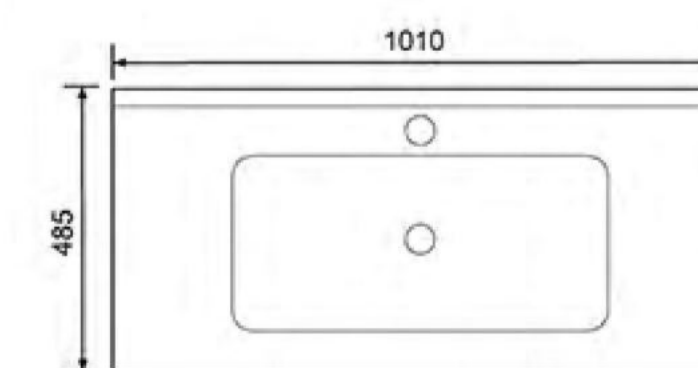

7106-100
Counter Basin
Size:1010X485X225mm