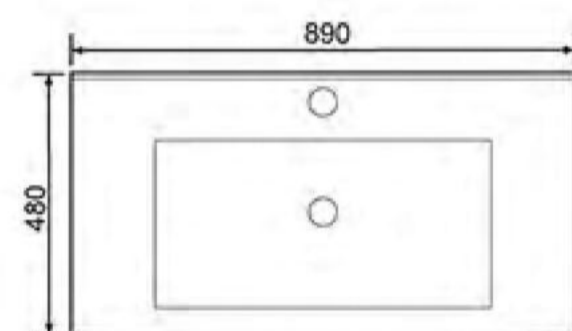

**7029-100**  
Counter Basin  
Size: 1000X480X200mm

**7029-80**  
Counter Basin  
Size: 800X485X190mm

# FASHION SWIRL

It is permeated with the concept of decorative art and modernism. For you to design the vanguard life of fashion.

**7029-65**  
Counter Basin  
Size: 650X485X190mm

**KAIERT COUNTER BASIN**

**7021-100**  
Counter Basin  
Size:1000X480X195mm

**7021-90**  
Counter Basin  
Size:890X480X195mm

**7021-80**  
Counter Basin  
Size:800X475X200mm

**7021-60**  
Counter Basin  
Size:600X475X200mm

时尚·舒适·生活优越之道