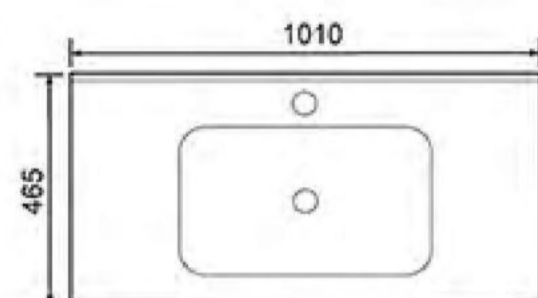

**7116-90**

Counter Basin  
Size:910X505X220mm

**7116-90 左盆**

Counter Basin  
Size:910X505X220mm

**7116-80**

Counter Basin  
Size:810X505X215mm

时尚·舒适·生活优越之道

**7115-65**  
Counter Basin  
Size:655X450X185mm

**7115-55**  
Counter Basin  
Size:560X435X175mm

**7114-80**  
Counter Basin  
Size:815X500X155mm

时尚·舒适·生活优越之道

**7113-120**

Counter Basin  
Size:1215X500X170mm

**7113-100**

Counter Basin  
Size:1020X505X170mm

**7113-90**  
Counter Basin  
Size:910X500X170mm

**7113-80**  
Counter Basin  
Size:810X500X170mm

**7113-60**  
Counter Basin  
Size:615X500X165mm

**7112-80**  
Counter Basin  
Size:815X495X210mm

**7111-80**  
Counter Basin  
Size:805X490X200mm

**7110-100**  
Counter Basin  
Size: 1010X465X185mm

**7109-100**  
Counter Basin  
Size: 1010X505X220mm

**7110-80**  
Counter Basin  
Size: 815X465X185mm

**7109-90**  
Counter Basin  
Size: 910X505X220mm