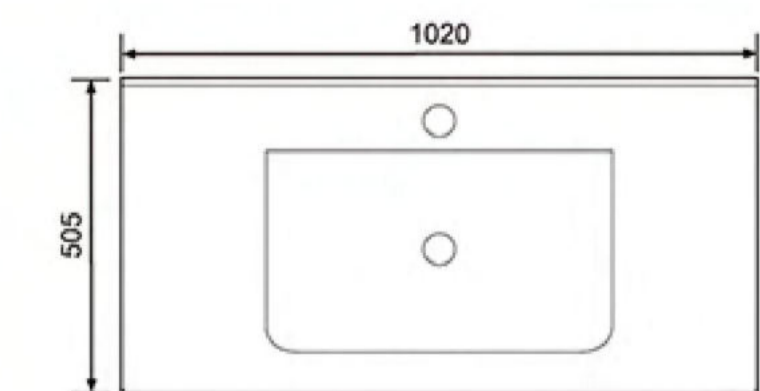

**7116-90**

Counter Basin  
Size:910X505X220mm

**7116-90 左盆**

Counter Basin  
Size:910X505X220mm

**7116-80**

Counter Basin  
Size:810X505X215mm

时尚·舒适·生活优越之道

**7115-65**  
Counter Basin  
Size:655X450X185mm

**7115-55**  
Counter Basin  
Size:560X435X175mm

**7114-80**  
Counter Basin  
Size:815X500X155mm

时尚·舒适·生活优越之道

**7113-120**

Counter Basin  
Size:1215X500X170mm

**7113-100**

Counter Basin  
Size:1020X505X170mm

**7113-90**  
Counter Basin  
Size:910X500X170mm

**7113-80**  
Counter Basin  
Size:810X500X170mm

**7113-60**  
Counter Basin  
Size:615X500X165mm

**7112-80**  
Counter Basin  
Size:815X495X210mm

**7111-80**  
Counter Basin  
Size:805X490X200mm

**7107-60**  
Counter Basin  
Size:610X465X180mm