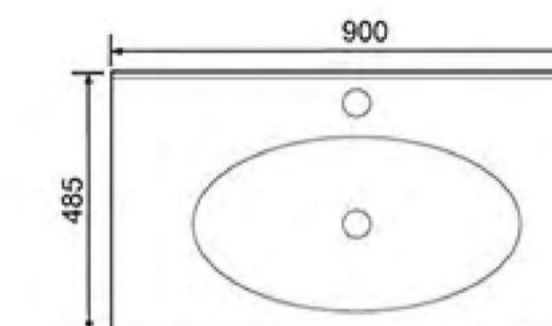

Counter Basin  
Size:700X460X215mm

**7069-80**

Counter Basin  
Size:800X460X215mm

专利号 :201030105108 · X

**7069-90**

Counter Basin  
Size:900X460X215mm

**7069-100**

Counter Basin  
Size:1000X460X215mm

**7036-120**

Counter Basin  
Size:1215X450X160mm

**7043-65**

Counter Basin  
Size:650X510X180mm

**7036-100**

Counter Basin  
Size:1000X430X150mm

**7029-120**  
Counter Basin  
Size: 1220X480X200mm

**7029-90**  
Counter Basin  
Size: 900X485X190mm

**7029-100**  
Counter Basin  
Size: 1000X480X200mm

**7029-80**  
Counter Basin  
Size: 800X485X190mm

# FASHION SWIRL

It is permeated with the concept of decorative art and modernism. For you to design the vanguard life of fashion.

**7029-65**  
Counter Basin  
Size: 650X485X190mm

**KAIERT COUNTER BASIN**