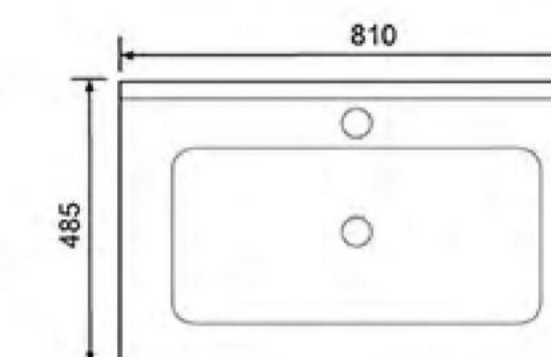

**7106-100**  
Counter Basin  
Size:1010X485X225mm

**7106-90 左盆** Counter Basin  
Size:905X485X225mm

**7106-90** Counter Basin  
Size:915X485X225mm

**7106-80**  
Counter Basin  
Size:810X485X220mm

**7106-70**  
Counter Basin  
Size:710X490X210mm

**7106-60**  
Counter Basin  
Size:610X490X210mm

**7105-100**  
Counter Basin  
Size:1015X475X180mm

**7105-60**  
Counter Basin  
Size:600X470X175mm

**7105-80**  
Counter Basin  
Size:810X475X175mm

**7104-90**  
Counter Basin  
Size:900X500X225mm