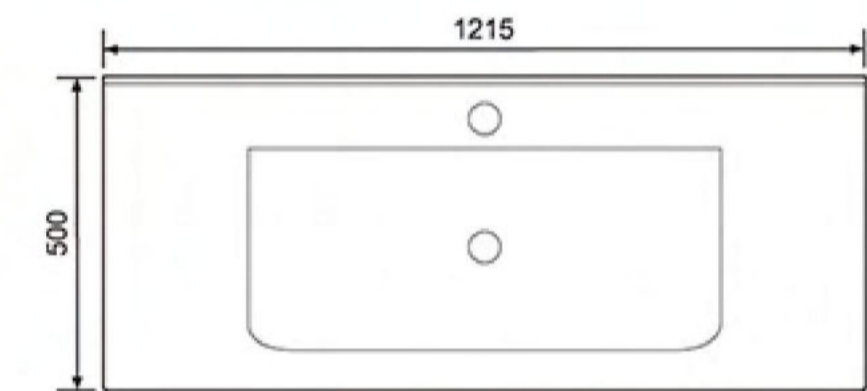

**7116-90**

Counter Basin  
Size:910X505X220mm

**7116-90 左盆**

Counter Basin  
Size:910X505X220mm

**7116-80**

Counter Basin  
Size:810X505X215mm

时尚·舒适·生活优越之道

**7115-65**  
Counter Basin  
Size:655X450X185mm

**7115-55**  
Counter Basin  
Size:560X435X175mm

**7114-80**  
Counter Basin  
Size:815X500X155mm

时尚·舒适·生活优越之道

**7113-120**

Counter Basin  
Size:1215X500X170mm

**7113-100**

Counter Basin  
Size:1020X505X170mm