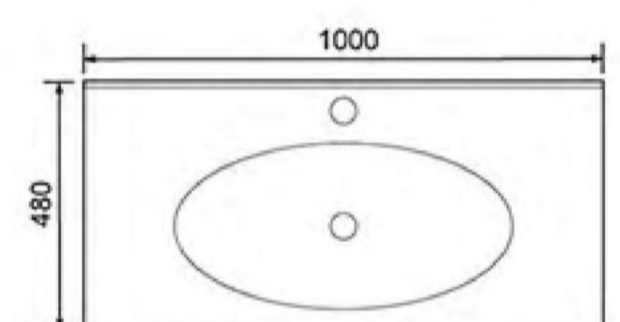

**7036-120**

Counter Basin  
Size:1215X450X160mm

**7043-65**

Counter Basin  
Size:650X510X180mm

**7036-100**

Counter Basin  
Size:1000X430X150mm

**7029-120**  
Counter Basin  
Size: 1220X480X200mm

**7029-90**  
Counter Basin  
Size: 900X485X190mm

**7029-100**  
Counter Basin  
Size: 1000X480X200mm

**7029-80**  
Counter Basin  
Size: 800X485X190mm

# FASHION SWIRL

It is permeated with the concept of decorative art and modernism. For you to design the vanguard life of fashion.

**7029-65**  
Counter Basin  
Size: 650X485X190mm

**KAIERT COUNTER BASIN**