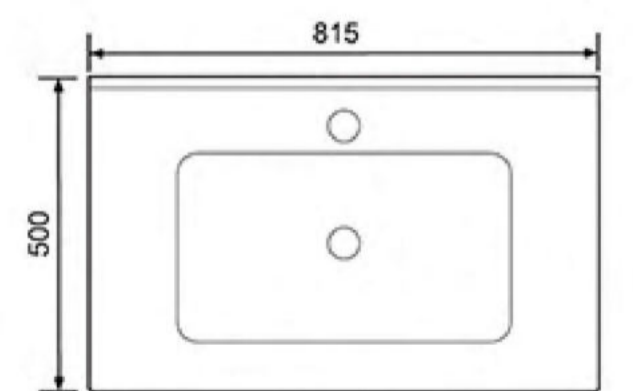

时尚·舒适·生活优越之道

**7117-100**  
Counter Basin  
Size:1015X465X180mm

**7117-80**  
Counter Basin  
Size:810X470X180mm

**7117-60**  
Counter Basin  
Size:615X465X175mm

**7116-100**

Counter Basin  
Size:1010X505X220mm

**7116-90**

Counter Basin  
Size:910X505X220mm

**7116-90 左盆**

Counter Basin  
Size:910X505X220mm

**7116-80**

Counter Basin  
Size:810X505X215mm

时尚·舒适·生活优越之道

**7115-65**  
Counter Basin  
Size:655X450X185mm

**7115-55**  
Counter Basin  
Size:560X435X175mm

**7114-80**  
Counter Basin  
Size:815X500X155mm

时尚·舒适·生活优越之道

**7113-120**

Counter Basin  
Size:1215X500X170mm

**7113-100**

Counter Basin  
Size:1020X505X170mm

**7107-60**  
Counter Basin  
Size:610X465X180mm