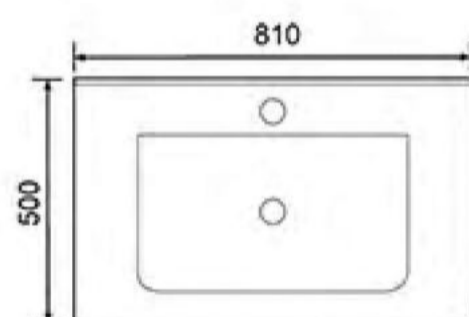

**7116-90**

Counter Basin  
Size:910X505X220mm

**7116-90 左盆**

Counter Basin  
Size:910X505X220mm

**7116-80**

Counter Basin  
Size:810X505X215mm

时尚·舒适·生活优越之道

**7115-65**  
Counter Basin  
Size:655X450X185mm

**7115-55**  
Counter Basin  
Size:560X435X175mm

**7114-80**  
Counter Basin  
Size:815X500X155mm

时尚·舒适·生活优越之道

**7113-120**

Counter Basin  
Size:1215X500X170mm

**7113-100**

Counter Basin  
Size:1020X505X170mm

**7113-90**  
Counter Basin  
Size:910X500X170mm

**7113-80**  
Counter Basin  
Size:810X500X170mm

**7113-60**  
Counter Basin  
Size:615X500X165mm

**7112-80**  
Counter Basin  
Size:815X495X210mm

**7111-80**  
Counter Basin  
Size:805X490X200mm

**7110-100**  
Counter Basin  
Size: 1010X465X185mm

**7109-100**  
Counter Basin  
Size: 1010X505X220mm

**7110-80**  
Counter Basin  
Size: 815X465X185mm

**7109-90**  
Counter Basin  
Size: 910X505X220mm