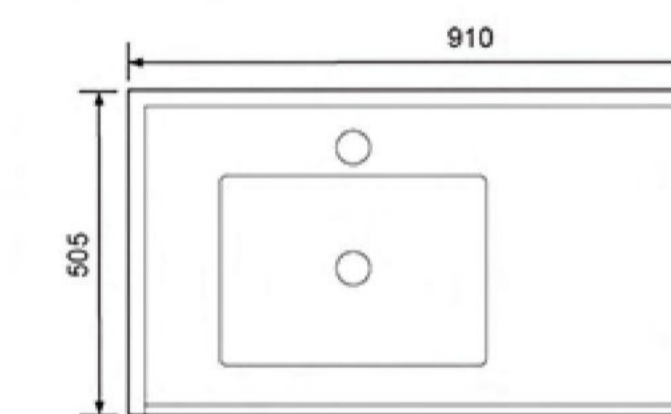

时尚·舒适·生活优越之道

**7117-100**  
Counter Basin  
Size:1015X465X180mm

**7117-80**  
Counter Basin  
Size:810X470X180mm

**7117-60**  
Counter Basin  
Size:615X465X175mm

**7116-100**

Counter Basin  
Size:1010X505X220mm

**7116-90**

Counter Basin  
Size:910X505X220mm

**7116-90 左盆**

Counter Basin  
Size:910X505X220mm

**7116-80**

Counter Basin  
Size:810X505X215mm

时尚·舒适·生活优越之道

**7115-65**  
Counter Basin  
Size:655X450X185mm

**7115-55**  
Counter Basin  
Size:560X435X175mm

**7114-80**  
Counter Basin  
Size:815X500X155mm

时尚·舒适·生活优越之道

**7113-120**

Counter Basin  
Size:1215X500X170mm

**7113-100**

Counter Basin  
Size:1020X505X170mm

**7107-60**  
Counter Basin  
Size:610X465X180mm