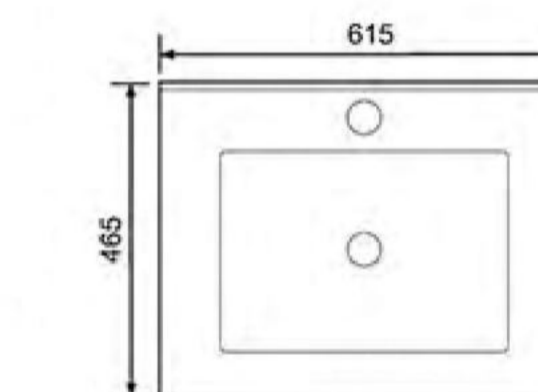

**7101-80**

Counter Basin  
Size: 800X490X220mm

**7101-70**

Counter Basin  
Size: 700X495X220mm

**120E**

Counter Basin  
Size:1215X465X175mm

**90E**  
Counter Basin  
Size: 910X465X175mm

**80E**  
Counter Basin  
Size: 810X465X175mm

**75E**  
Counter Basin  
Size: 765X465X175mm

**70E**  
Counter Basin  
Size: 715X470X175mm

**60E**  
Counter Basin  
Size: 615X465X175mm

**50E**  
Counter Basin  
Size: 510X470X170mm

**7092-80**  
Counter Basin  
Size:810X470X170mm

**7083-100**  
Counter Basin  
Size:1000X500X220mm  
专利号 :201330061900.3

**7083-90 左**  
Counter Basin  
Size:900X500X200mm  
专利号 :201330380114.X

**7083-80**  
Counter Basin  
Size:820X500X200mm