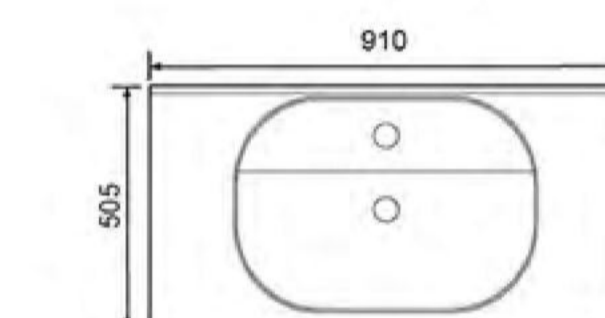

**7116-90**

Counter Basin  
Size:910X505X220mm

**7116-90 左盆**

Counter Basin  
Size:910X505X220mm

**7116-80**

Counter Basin  
Size:810X505X215mm

时尚·舒适·生活优越之道

**7115-65**  
Counter Basin  
Size:655X450X185mm

**7113-90**  
Counter Basin  
Size:910X500X170mm

**7113-80**  
Counter Basin  
Size:810X500X170mm

**7113-60**  
Counter Basin  
Size:615X500X165mm

**7112-80**  
Counter Basin  
Size:815X495X210mm

**7111-80**  
Counter Basin  
Size:805X490X200mm

**7110-100**  
Counter Basin  
Size: 1010X465X185mm

**7109-100**  
Counter Basin  
Size: 1010X505X220mm

**7110-80**  
Counter Basin  
Size: 815X465X185mm

**7109-90**  
Counter Basin  
Size: 910X505X220mm

**7110-60**  
Counter Basin  
Size: 615X468X175mm

**7109-80**  
Counter Basin  
Size: 815X500X210mm

7108-100

Counter Basin  
Size:1010X505X225mm

7108-100 左盆

Counter Basin  
Size:1010X505X225mm

7108-90 左盆

Counter Basin  
Size:910X505X225mm