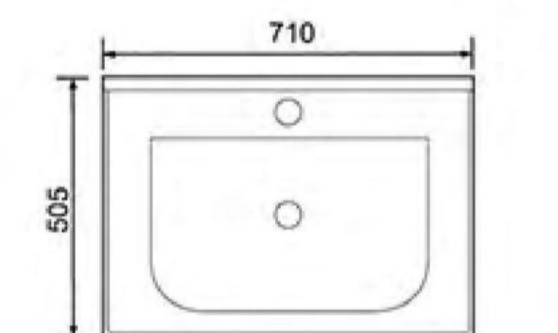

**7106-100**  
Counter Basin  
Size:1010X485X225mm

**7106-90 左盆** Counter Basin  
Size:905X485X225mm

**7106-90** Counter Basin  
Size:915X485X225mm

**7106-80**  
Counter Basin  
Size:810X485X220mm

**7106-70**  
Counter Basin  
Size:710X490X210mm

**7106-60**  
Counter Basin  
Size:610X490X210mm

**7105-100**  
Counter Basin  
Size:1015X475X180mm

**7105-60**  
Counter Basin  
Size:600X470X175mm

**7105-80**  
Counter Basin  
Size:810X475X175mm

**7104-90**  
Counter Basin  
Size:900X500X225mm

**7103-120**  
Counter Basin  
Size: 1210X515X240mm

**7103-100** Counter Basin  
Size: 1005X520X245mm

**7103-90**  
Counter Basin  
Size: 910X500X240mm

**7103-80**  
Counter Basin  
Size: 805X505X240mm

**7103-70**  
Counter Basin  
Size: 710X505X240mm

**7102-80**

Counter Basin  
Size: 810X520X220mm

**7101-90**

Counter Basin  
Size: 900X495X215mm

**7101-90 左盆**

Counter Basin  
Size: 905X500X210mm

**7101-100**

Counter Basin  
Size: 1000X495X210mm