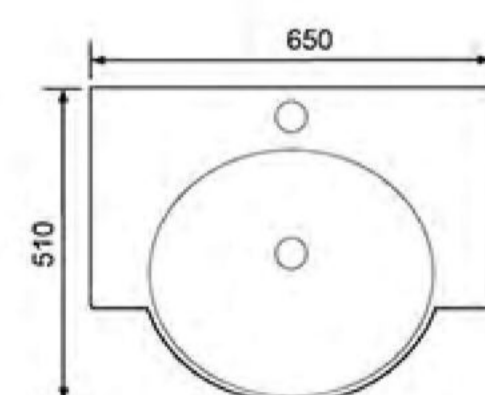

专利号 :201330061900.3

**7083-70**  
Counter Basin  
Size:700X500X200mm

专利号 :201330061900.3

**7083-60**  
Counter Basin  
Size:590X500X200mm

专利号 :201330061900.3

**7069-60**

Counter Basin  
Size:600X460X215mm

**7069-70**

Counter Basin  
Size:700X460X215mm

**7069-80**

Counter Basin  
Size:800X460X215mm

专利号 :201030105108 · X

**7069-90**

Counter Basin  
Size:900X460X215mm

**7069-100**

Counter Basin  
Size:1000X460X215mm

# DESIGNING CLASSICE

Spray depleted secular and troubles  
music evokes elegance and inspiration  
Passionate with water unfettered  
soft lights  
Life is cleansed here

**7043-75**

Counter Basin  
Size:750X510X180mm

**7036-120**

Counter Basin  
Size:1215X450X160mm

**7043-65**

Counter Basin  
Size:650X510X180mm

**7036-100**

Counter Basin  
Size:1000X430X150mm

**7029-120**  
Counter Basin  
Size: 1220X480X200mm

**7029-90**  
Counter Basin  
Size: 900X485X190mm