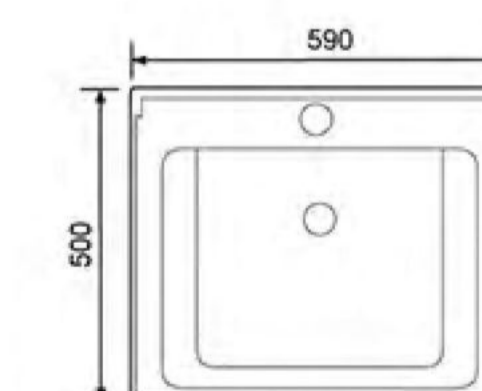

**7092-80**  
Counter Basin  
Size:810X470X170mm

**7083-100**  
Counter Basin  
Size:1000X500X220mm  
专利号 :201330061900.3

**7083-90 左**  
Counter Basin  
Size:900X500X200mm  
专利号 :201330380114.X

**7083-80**  
Counter Basin  
Size:820X500X200mm

专利号 :201330061900.3

**7083-70**  
Counter Basin  
Size:700X500X200mm

专利号 :201330061900.3

**7083-60**  
Counter Basin  
Size:590X500X200mm

专利号 :201330061900.3

**7069-60**

Counter Basin  
Size:600X460X215mm

**7069-70**

Counter Basin  
Size:700X460X215mm

**7069-80**

Counter Basin  
Size:800X460X215mm

专利号 :201030105108 · X

**7069-90**

Counter Basin  
Size:900X460X215mm

**7069-100**

Counter Basin  
Size:1000X460X215mm