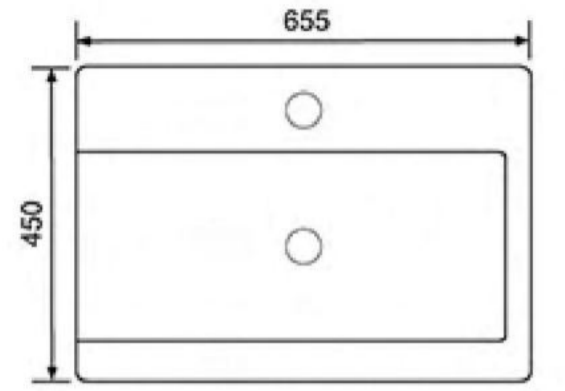

时尚·舒适·生活优越之道

**7117-100**  
Counter Basin  
Size:1015X465X180mm

**7117-80**  
Counter Basin  
Size:810X470X180mm

**7117-60**  
Counter Basin  
Size:615X465X175mm

**7116-100**

Counter Basin  
Size:1010X505X220mm

**7116-90**

Counter Basin  
Size:910X505X220mm

**7116-90 左盆**

Counter Basin  
Size:910X505X220mm

**7116-80**

Counter Basin  
Size:810X505X215mm

时尚·舒适·生活优越之道

**7115-65**  
Counter Basin  
Size:655X450X185mm

**7115-55**  
Counter Basin  
Size:560X435X175mm

**7114-80**  
Counter Basin  
Size:815X500X155mm

时尚·舒适·生活优越之道

**7113-120**

Counter Basin  
Size:1215X500X170mm

**7113-100**

Counter Basin  
Size:1020X505X170mm

**7107-60**  
Counter Basin  
Size:610X465X180mm