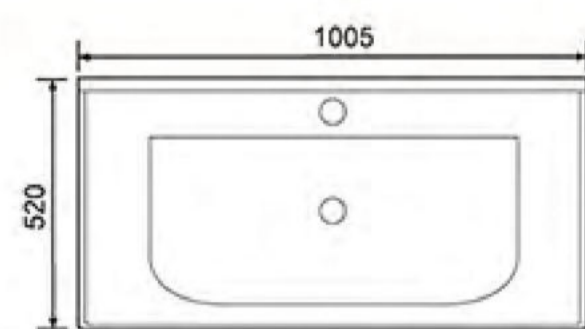

**7106-100**  
Counter Basin  
Size:1010X485X225mm

**7106-90 左盆** Counter Basin  
Size:905X485X225mm

**7106-90** Counter Basin  
Size:915X485X225mm

**7106-80**  
Counter Basin  
Size:810X485X220mm

**7106-70**  
Counter Basin  
Size:710X490X210mm

**7106-60**  
Counter Basin  
Size:610X490X210mm

**7105-100**  
Counter Basin  
Size:1015X475X180mm

**7105-60**  
Counter Basin  
Size:600X470X175mm

**7105-80**  
Counter Basin  
Size:810X475X175mm

**7104-90**  
Counter Basin  
Size:900X500X225mm

**7103-120**  
Counter Basin  
Size: 1210X515X240mm

**7103-100** Counter Basin  
Size: 1005X520X245mm

**7103-90**  
Counter Basin  
Size: 910X500X240mm

**7103-80**  
Counter Basin  
Size: 805X505X240mm

**7103-70**  
Counter Basin  
Size: 710X505X240mm