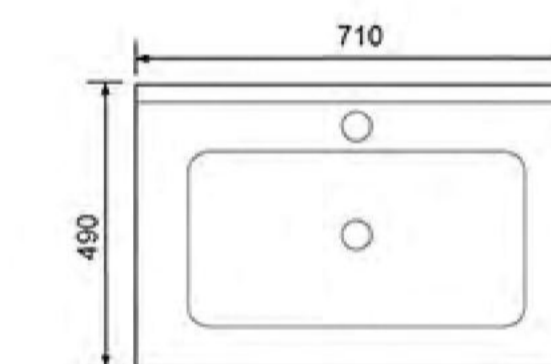

7108-90

Counter Basin  
Size:910X505X225mm

7108-80 左盆

Counter Basin  
Size:810X505X225mm

7108-80

Counter Basin  
Size:810X500X200mm

**7107-100**  
Counter Basin  
Size:1010X465X185mm

**7107-80**  
Counter Basin  
Size:810X465X185mm

**7107-60**  
Counter Basin  
Size:610X465X180mm

**7106-100**  
Counter Basin  
Size:1010X485X225mm

**7106-90 左盆** Counter Basin  
Size:905X485X225mm

**7106-90** Counter Basin  
Size:915X485X225mm

**7106-80**  
Counter Basin  
Size:810X485X220mm

**7106-70**  
Counter Basin  
Size:710X490X210mm

**7106-60**  
Counter Basin  
Size:610X490X210mm

**7105-100**  
Counter Basin  
Size:1015X475X180mm

**7105-60**  
Counter Basin  
Size:600X470X175mm

**7105-80**  
Counter Basin  
Size:810X475X175mm

**7104-90**  
Counter Basin  
Size:900X500X225mm