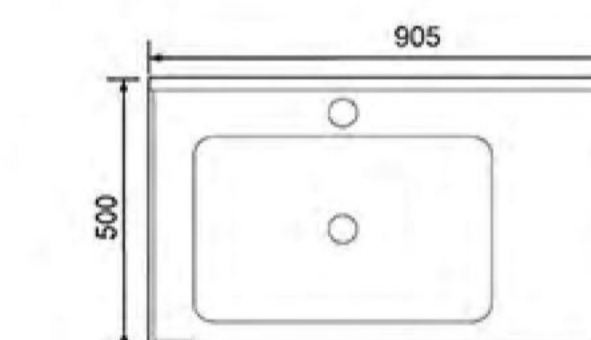

**7103-120**  
Counter Basin  
Size: 1210X515X240mm

**7103-100** Counter Basin  
Size: 1005X520X245mm

**7103-90**  
Counter Basin  
Size: 910X500X240mm

**7103-80**  
Counter Basin  
Size: 805X505X240mm

**7103-70**  
Counter Basin  
Size: 710X505X240mm

**7102-80**

Counter Basin  
Size: 810X520X220mm

**7101-90**

Counter Basin  
Size: 900X495X215mm

**7101-90 左盆**

Counter Basin  
Size: 905X500X210mm

**7101-100**

Counter Basin  
Size: 1000X495X210mm