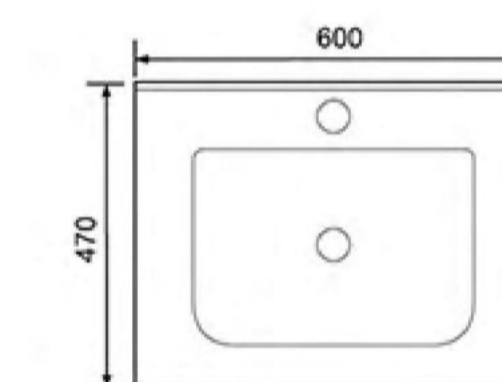

**7106-100**  
Counter Basin  
Size:1010X485X225mm

**7106-90 左盆** Counter Basin  
Size:905X485X225mm

**7106-90** Counter Basin  
Size:915X485X225mm

**7106-80**  
Counter Basin  
Size:810X485X220mm

**7106-70**  
Counter Basin  
Size:710X490X210mm

**7106-60**  
Counter Basin  
Size:610X490X210mm

**7105-100**  
Counter Basin  
Size:1015X475X180mm

**7105-60**  
Counter Basin  
Size:600X470X175mm

**7105-80**  
Counter Basin  
Size:810X475X175mm

**7104-90**  
Counter Basin  
Size:900X500X225mm

**7103-120**  
Counter Basin  
Size: 1210X515X240mm

**7103-100** Counter Basin  
Size: 1005X520X245mm

**7103-90**  
Counter Basin  
Size: 910X500X240mm

**7103-80**  
Counter Basin  
Size: 805X505X240mm

**7103-70**  
Counter Basin  
Size: 710X505X240mm