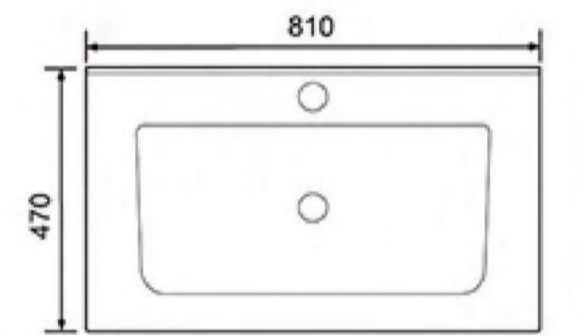

时尚·舒适·生活优越之道

**7117-100**  
Counter Basin  
Size:1015X465X180mm

**7117-80**  
Counter Basin  
Size:810X470X180mm

**7117-60**  
Counter Basin  
Size:615X465X175mm

**7116-100**

Counter Basin  
Size:1010X505X220mm

**7116-90**

Counter Basin  
Size:910X505X220mm

**7116-90 左盆**

Counter Basin  
Size:910X505X220mm

**7116-80**

Counter Basin  
Size:810X505X215mm

时尚·舒适·生活优越之道

**7115-65**  
Counter Basin  
Size:655X450X185mm

**7107-60**  
Counter Basin  
Size:610X465X180mm