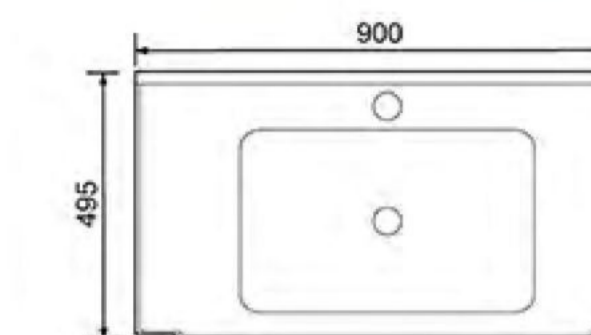

7101-90

Counter Basin
Size: 900X495X215mm