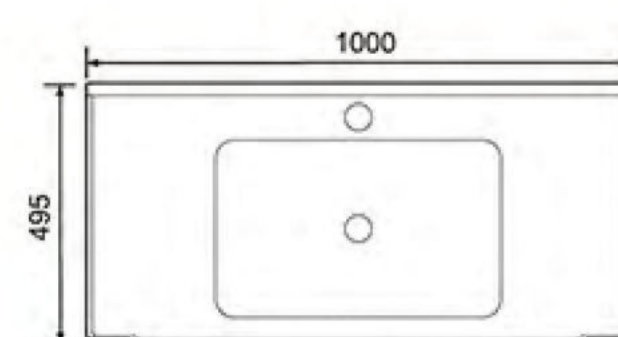

**7103-120**  
Counter Basin  
Size: 1210X515X240mm

**7103-100** Counter Basin  
Size: 1005X520X245mm

**7103-90**  
Counter Basin  
Size: 910X500X240mm

**7103-80**  
Counter Basin  
Size: 805X505X240mm

**7103-70**  
Counter Basin  
Size: 710X505X240mm

**7102-80**

Counter Basin  
Size: 810X520X220mm

**7101-90**

Counter Basin  
Size: 900X495X215mm

**7101-90 左盆**

Counter Basin  
Size: 905X500X210mm

**7101-100**

Counter Basin  
Size: 1000X495X210mm