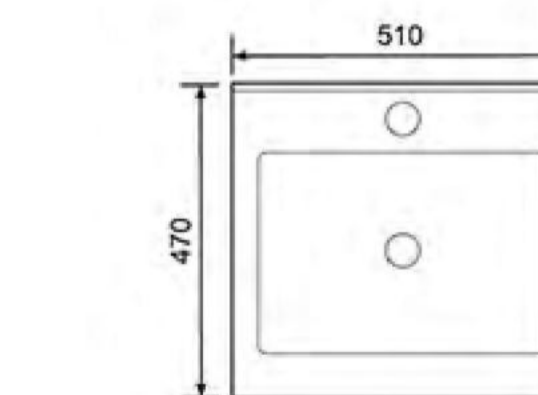

**90E**  
Counter Basin  
Size: 910X465X175mm

**80E**  
Counter Basin  
Size: 810X465X175mm

**75E**  
Counter Basin  
Size: 765X465X175mm

**70E**  
Counter Basin  
Size: 715X470X175mm

**60E**  
Counter Basin  
Size: 615X465X175mm

**50E**  
Counter Basin  
Size: 510X470X170mm