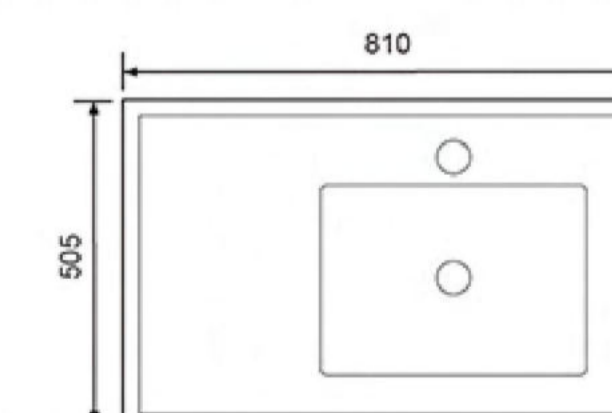

时尚·舒适·生活优越之道

**7117-100**  
Counter Basin  
Size:1015X465X180mm

**7117-80**  
Counter Basin  
Size:810X470X180mm

**7117-60**  
Counter Basin  
Size:615X465X175mm

**7116-100**

Counter Basin  
Size:1010X505X220mm

**7116-90**

Counter Basin  
Size:910X505X220mm

**7116-90 左盆**

Counter Basin  
Size:910X505X220mm

**7116-80**

Counter Basin  
Size:810X505X215mm

时尚·舒适·生活优越之道

**7115-65**  
Counter Basin  
Size:655X450X185mm

**7115-55**  
Counter Basin  
Size:560X435X175mm

**7114-80**  
Counter Basin  
Size:815X500X155mm

时尚·舒适·生活优越之道

**7113-120**

Counter Basin  
Size:1215X500X170mm

**7113-100**

Counter Basin  
Size:1020X505X170mm

**7107-60**  
Counter Basin  
Size:610X465X180mm