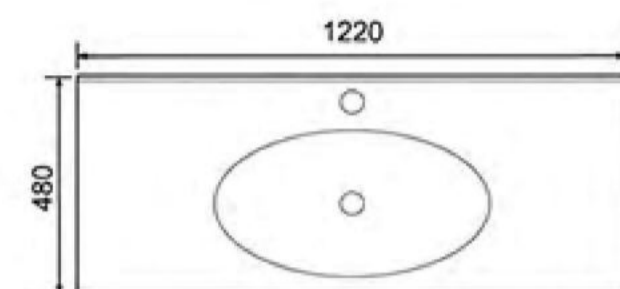

Counter Basin  
Size:700X460X215mm

**7069-80**

Counter Basin  
Size:800X460X215mm

专利号 :201030105108 · X

**7069-90**

Counter Basin  
Size:900X460X215mm

**7069-100**

Counter Basin  
Size:1000X460X215mm

**7036-120**

Counter Basin  
Size:1215X450X160mm

**7043-65**

Counter Basin  
Size:650X510X180mm

**7036-100**

Counter Basin  
Size:1000X430X150mm

**7029-120**  
Counter Basin  
Size: 1220X480X200mm

**7029-90**  
Counter Basin  
Size: 900X485X190mm

# FASHION SWIRL

It is permeated with the concept of decorative art and modernism. For you to design the vanguard life of fashion.

**7029-65**  
Counter Basin  
Size: 650X485X190mm

**KAIERT COUNTER BASIN**