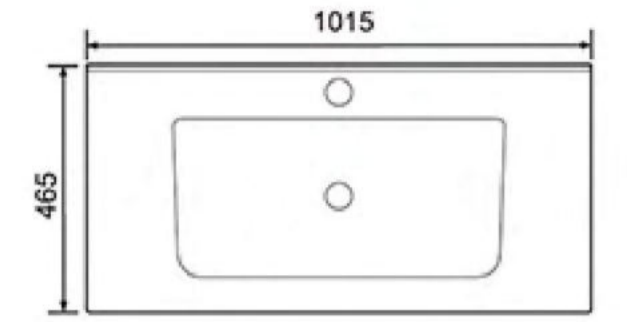

时尚·舒适·生活优越之道

**7117-100**  
Counter Basin  
Size:1015X465X180mm

**7117-80**  
Counter Basin  
Size:810X470X180mm

**7117-60**  
Counter Basin  
Size:615X465X175mm

**7116-100**

Counter Basin  
Size:1010X505X220mm

**7116-90**

Counter Basin  
Size:910X505X220mm

**7116-90 左盆**

Counter Basin  
Size:910X505X220mm

**7116-80**

Counter Basin  
Size:810X505X215mm

时尚·舒适·生活优越之道

**7115-65**  
Counter Basin  
Size:655X450X185mm

**7107-60**  
Counter Basin  
Size:610X465X180mm