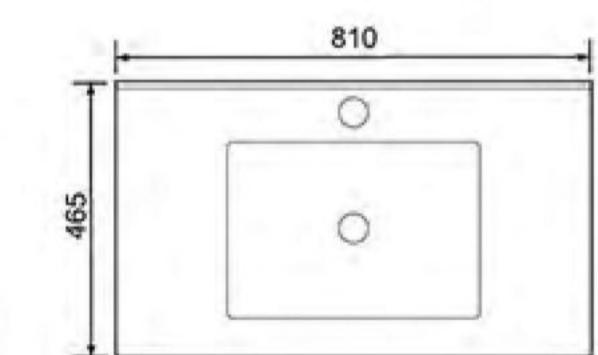

**7102-80**

Counter Basin  
Size: 810X520X220mm

**7101-90**

Counter Basin  
Size: 900X495X215mm

**7101-90 左盆**

Counter Basin  
Size: 905X500X210mm

**7101-100**

Counter Basin  
Size: 1000X495X210mm

**7101-80**

Counter Basin  
Size: 800X490X220mm

**7101-70**

Counter Basin  
Size: 700X495X220mm

**120E**

Counter Basin  
Size:1215X465X175mm

# CREATE ART

Feel the noble space,  
Unparalleled lines, the soul of many people,  
Like the bright Milky way,  
It is clear and free from vulgarity.

**120 双盆**

Counter Basin  
Size:1215X470X175mm

**100E**  
Counter Basin  
Size: 1010X465X175mm

**90E**  
Counter Basin  
Size: 910X465X175mm

**80E**  
Counter Basin  
Size: 810X465X175mm

**75E**  
Counter Basin  
Size: 765X465X175mm

**70E**  
Counter Basin  
Size: 715X470X175mm

**60E**  
Counter Basin  
Size: 615X465X175mm