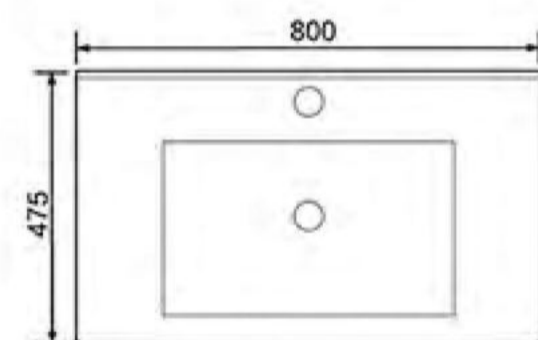

**7036-120**

Counter Basin  
Size:1215X450X160mm

**7043-65**

Counter Basin  
Size:650X510X180mm

**7036-100**

Counter Basin  
Size:1000X430X150mm

**7029-120**  
Counter Basin  
Size: 1220X480X200mm

**7029-90**  
Counter Basin  
Size: 900X485X190mm

**7029-100**  
Counter Basin  
Size: 1000X480X200mm

**7029-80**  
Counter Basin  
Size: 800X485X190mm

# FASHION SWIRL

It is permeated with the concept of decorative art and modernism. For you to design the vanguard life of fashion.

**7029-65**  
Counter Basin  
Size: 650X485X190mm

**KAIERT COUNTER BASIN**

**7021-100**  
Counter Basin  
Size:1000X480X195mm

**7021-90**  
Counter Basin  
Size:890X480X195mm

**7021-80**  
Counter Basin  
Size:800X475X200mm

**7021-60**  
Counter Basin  
Size:600X475X200mm

时尚·舒适·生活优越之道