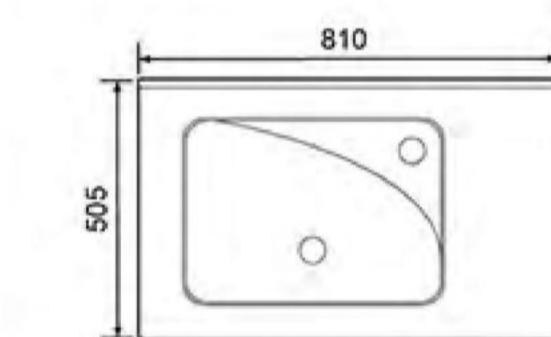

**7110-100**  
Counter Basin  
Size: 1010X465X185mm

**7109-100**  
Counter Basin  
Size: 1010X505X220mm

**7110-80**  
Counter Basin  
Size: 815X465X185mm

**7109-90**  
Counter Basin  
Size: 910X505X220mm

**7110-60**  
Counter Basin  
Size: 615X468X175mm

**7109-80**  
Counter Basin  
Size: 815X500X210mm

7108-100

Counter Basin  
Size:1010X505X225mm

7108-100 左盆

Counter Basin  
Size:1010X505X225mm

7108-90 左盆

Counter Basin  
Size:910X505X225mm

7108-90

Counter Basin  
Size:910X505X225mm

7108-80 左盆

Counter Basin  
Size:810X505X225mm

7108-80

Counter Basin  
Size:810X500X200mm

**7107-100**  
Counter Basin  
Size:1010X465X185mm

**7107-80**  
Counter Basin  
Size:810X465X185mm