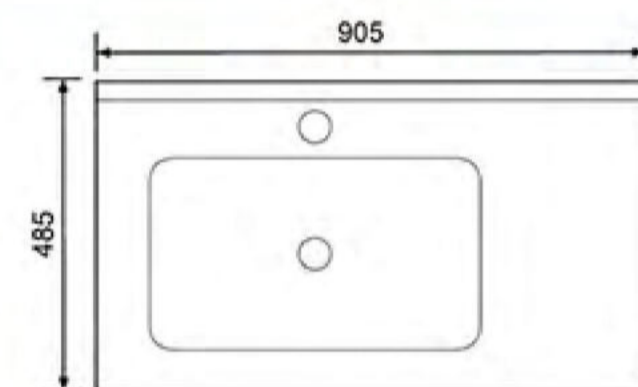

7108-90

Counter Basin  
Size:910X505X225mm

7108-80 左盆

Counter Basin  
Size:810X505X225mm

7108-80

Counter Basin  
Size:810X500X200mm

**7107-100**  
Counter Basin  
Size:1010X465X185mm

**7107-80**  
Counter Basin  
Size:810X465X185mm

**7107-60**  
Counter Basin  
Size:610X465X180mm

**7106-100**  
Counter Basin  
Size:1010X485X225mm

**7106-90 左盆** Counter Basin  
Size:905X485X225mm

**7106-90** Counter Basin  
Size:915X485X225mm

**7106-80**  
Counter Basin  
Size:810X485X220mm

**7106-70**  
Counter Basin  
Size:710X490X210mm