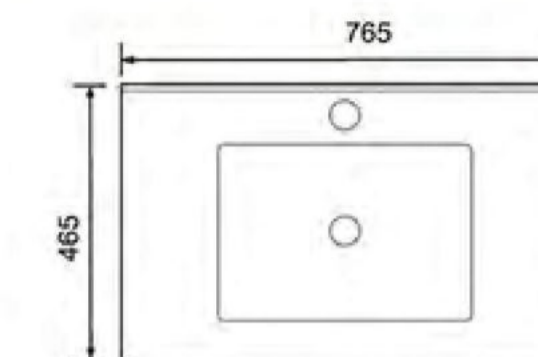

**7101-80**

Counter Basin  
Size: 800X490X220mm

**7101-70**

Counter Basin  
Size: 700X495X220mm

**120E**

Counter Basin  
Size:1215X465X175mm

**90E**  
Counter Basin  
Size: 910X465X175mm

**80E**  
Counter Basin  
Size: 810X465X175mm

**75E**  
Counter Basin  
Size: 765X465X175mm

**70E**  
Counter Basin  
Size: 715X470X175mm

**60E**  
Counter Basin  
Size: 615X465X175mm