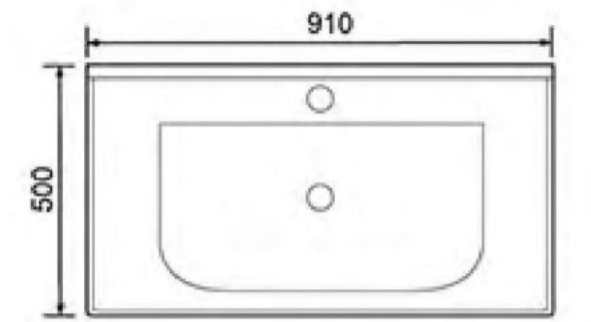

**7107-60**  
Counter Basin  
Size:610X465X180mm

**7106-100**  
Counter Basin  
Size:1010X485X225mm

**7106-90 左盆** Counter Basin  
Size:905X485X225mm

**7106-90** Counter Basin  
Size:915X485X225mm

**7106-80**  
Counter Basin  
Size:810X485X220mm

**7106-70**  
Counter Basin  
Size:710X490X210mm

**7106-60**  
Counter Basin  
Size:610X490X210mm

**7105-100**  
Counter Basin  
Size:1015X475X180mm

**7105-60**  
Counter Basin  
Size:600X470X175mm

**7105-80**  
Counter Basin  
Size:810X475X175mm

**7104-90**  
Counter Basin  
Size:900X500X225mm

**7103-120**  
Counter Basin  
Size: 1210X515X240mm

**7103-100** Counter Basin  
Size: 1005X520X245mm

**7103-90**  
Counter Basin  
Size: 910X500X240mm

**7103-80**  
Counter Basin  
Size: 805X505X240mm

**7103-70**  
Counter Basin  
Size: 710X505X240mm