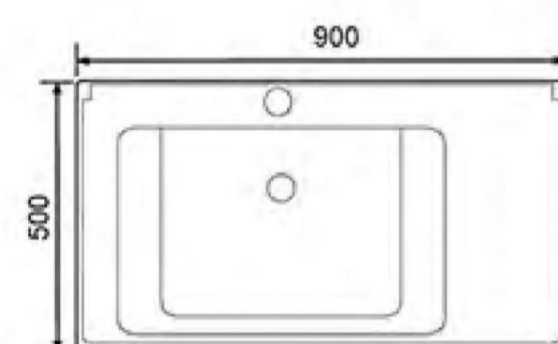

**90E**  
Counter Basin  
Size: 910X465X175mm

**80E**  
Counter Basin  
Size: 810X465X175mm

**75E**  
Counter Basin  
Size: 765X465X175mm

**70E**  
Counter Basin  
Size: 715X470X175mm

**60E**  
Counter Basin  
Size: 615X465X175mm

**50E**  
Counter Basin  
Size: 510X470X170mm

**7092-80**  
Counter Basin  
Size:810X470X170mm

**7083-100**  
Counter Basin  
Size:1000X500X220mm  
专利号 :201330061900.3

**7083-90 左**  
Counter Basin  
Size:900X500X200mm  
专利号 :201330380114.X

**7083-80**  
Counter Basin  
Size:820X500X200mm

专利号 :201330061900.3

**7083-70**  
Counter Basin  
Size:700X500X200mm

专利号 :201330061900.3

**7083-60**  
Counter Basin  
Size:590X500X200mm

专利号 :201330061900.3

**7069-60**

Counter Basin  
Size:600X460X215mm

**7069-70**