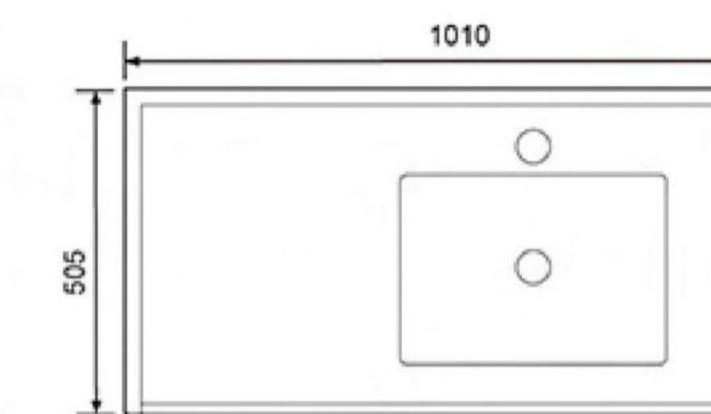

时尚·舒适·生活优越之道

**7117-100**  
Counter Basin  
Size:1015X465X180mm

**7117-80**  
Counter Basin  
Size:810X470X180mm

**7117-60**  
Counter Basin  
Size:615X465X175mm

**7116-100**

Counter Basin  
Size:1010X505X220mm

**7116-90**

Counter Basin  
Size:910X505X220mm

**7116-90 左盆**

Counter Basin  
Size:910X505X220mm

**7116-80**

Counter Basin  
Size:810X505X215mm

时尚·舒适·生活优越之道

**7115-65**  
Counter Basin  
Size:655X450X185mm