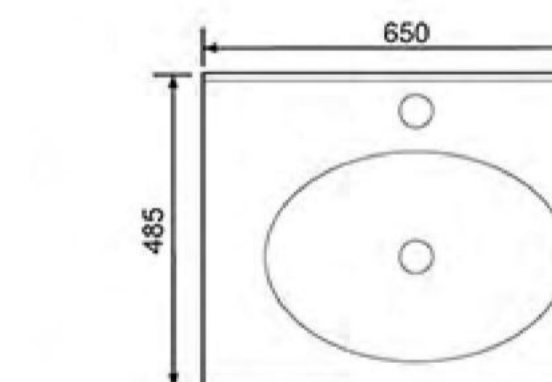

**7036-120**

Counter Basin  
Size:1215X450X160mm

**7043-65**

Counter Basin  
Size:650X510X180mm

**7036-100**

Counter Basin  
Size:1000X430X150mm

**7029-120**  
Counter Basin  
Size: 1220X480X200mm

**7029-90**  
Counter Basin  
Size: 900X485X190mm

**7029-100**  
Counter Basin  
Size: 1000X480X200mm

**7029-80**  
Counter Basin  
Size: 800X485X190mm

# FASHION SWIRL

It is permeated with the concept of decorative art and modernism. For you to design the vanguard life of fashion.

**7029-65**  
Counter Basin  
Size: 650X485X190mm

**KAIERT COUNTER BASIN**

**7021-100**  
Counter Basin  
Size:1000X480X195mm

**7021-90**  
Counter Basin  
Size:890X480X195mm

**7021-80**  
Counter Basin  
Size:800X475X200mm

**7021-60**  
Counter Basin  
Size:600X475X200mm

时尚·舒适·生活优越之道