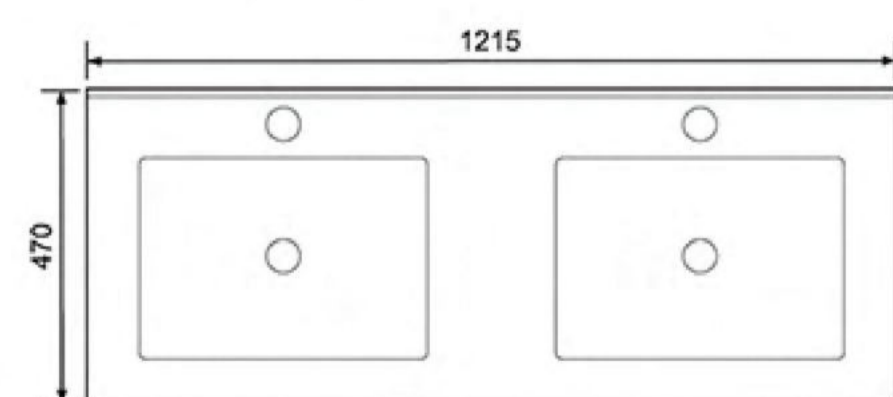

120E

Counter Basin
Size:1215X465X175mm

CREATE ART

Feel the noble space,
Unparalleled lines, the soul of many people,
Like the bright Milky way,
It is clear and free from vulgarity.

120 双盆

Counter Basin
Size:1215X470X175mm