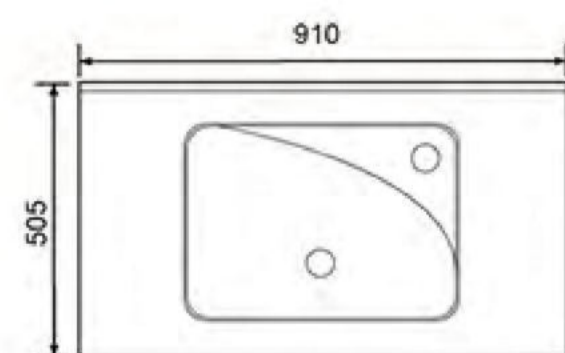

**7110-100**  
Counter Basin  
Size: 1010X465X185mm

**7109-100**  
Counter Basin  
Size: 1010X505X220mm

**7110-80**  
Counter Basin  
Size: 815X465X185mm

**7109-90**  
Counter Basin  
Size: 910X505X220mm

**7110-60**  
Counter Basin  
Size: 615X468X175mm

**7109-80**  
Counter Basin  
Size: 815X500X210mm

7108-100

Counter Basin  
Size:1010X505X225mm

7108-100 左盆

Counter Basin  
Size:1010X505X225mm

7108-90 左盆

Counter Basin  
Size:910X505X225mm

7108-90

Counter Basin  
Size:910X505X225mm

7108-80 左盆

Counter Basin  
Size:810X505X225mm

7108-80

Counter Basin  
Size:810X500X200mm

**7107-100**  
Counter Basin  
Size:1010X465X185mm

**7107-80**  
Counter Basin  
Size:810X465X185mm