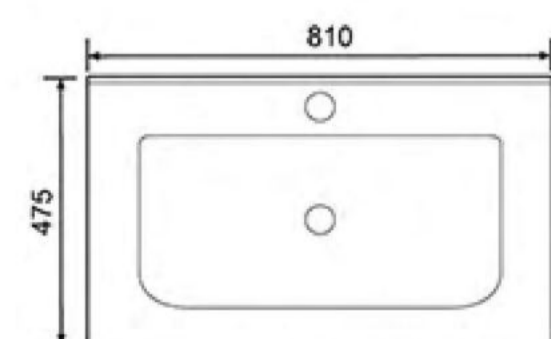

**7106-100**  
Counter Basin  
Size:1010X485X225mm

**7106-90 左盆** Counter Basin  
Size:905X485X225mm

**7106-90** Counter Basin  
Size:915X485X225mm

**7106-80**  
Counter Basin  
Size:810X485X220mm

**7106-70**  
Counter Basin  
Size:710X490X210mm

**7106-60**  
Counter Basin  
Size:610X490X210mm

**7105-100**  
Counter Basin  
Size:1015X475X180mm

**7105-60**  
Counter Basin  
Size:600X470X175mm

**7105-80**  
Counter Basin  
Size:810X475X175mm

**7104-90**  
Counter Basin  
Size:900X500X225mm

**7103-120**  
Counter Basin  
Size: 1210X515X240mm

**7103-100** Counter Basin  
Size: 1005X520X245mm

**7103-90**  
Counter Basin  
Size: 910X500X240mm

**7103-80**  
Counter Basin  
Size: 805X505X240mm

**7103-70**  
Counter Basin  
Size: 710X505X240mm