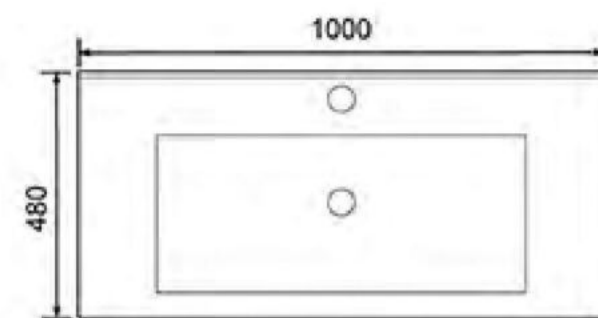

**7029-100**  
Counter Basin  
Size: 1000X480X200mm

**7029-80**  
Counter Basin  
Size: 800X485X190mm

# FASHION SWIRL

It is permeated with the concept of decorative art and modernism. For you to design the vanguard life of fashion.

**7029-65**  
Counter Basin  
Size: 650X485X190mm

**KAIERT COUNTER BASIN**

**7021-100**  
Counter Basin  
Size:1000X480X195mm

**7021-90**  
Counter Basin  
Size:890X480X195mm

**7021-80**  
Counter Basin  
Size:800X475X200mm

**7021-60**  
Counter Basin  
Size:600X475X200mm

时尚·舒适·生活优越之道