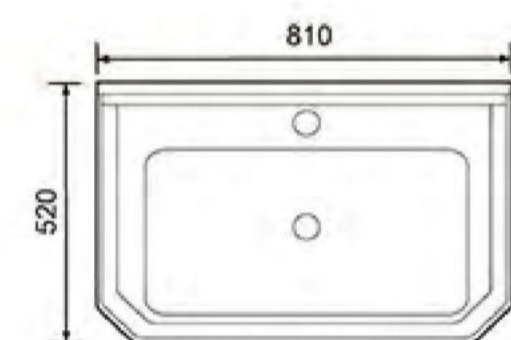

**7106-60**  
Counter Basin  
Size:610X490X210mm

**7105-100**  
Counter Basin  
Size:1015X475X180mm

**7105-60**  
Counter Basin  
Size:600X470X175mm

**7105-80**  
Counter Basin  
Size:810X475X175mm

**7104-90**  
Counter Basin  
Size:900X500X225mm

**7103-120**  
Counter Basin  
Size: 1210X515X240mm

**7103-100** Counter Basin  
Size: 1005X520X245mm

**7103-90**  
Counter Basin  
Size: 910X500X240mm

**7103-80**  
Counter Basin  
Size: 805X505X240mm

**7103-70**  
Counter Basin  
Size: 710X505X240mm

**7102-80**

Counter Basin  
Size: 810X520X220mm

**7101-90**

Counter Basin  
Size: 900X495X215mm

**7101-90 左盆**

Counter Basin  
Size: 905X500X210mm

**7101-100**

Counter Basin  
Size: 1000X495X210mm