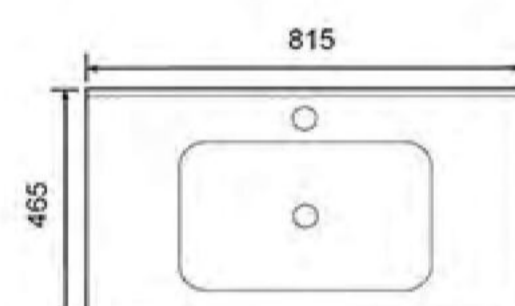

**7116-90**

Counter Basin  
Size:910X505X220mm

**7116-90 左盆**

Counter Basin  
Size:910X505X220mm

**7116-80**

Counter Basin  
Size:810X505X215mm

时尚·舒适·生活优越之道

**7115-65**  
Counter Basin  
Size:655X450X185mm

**7115-55**  
Counter Basin  
Size:560X435X175mm

**7114-80**  
Counter Basin  
Size:815X500X155mm

时尚·舒适·生活优越之道

**7113-120**

Counter Basin  
Size:1215X500X170mm

**7113-100**

Counter Basin  
Size:1020X505X170mm

**7113-90**  
Counter Basin  
Size:910X500X170mm

**7113-80**  
Counter Basin  
Size:810X500X170mm

**7113-60**  
Counter Basin  
Size:615X500X165mm

**7112-80**  
Counter Basin  
Size:815X495X210mm

**7111-80**  
Counter Basin  
Size:805X490X200mm

**7110-100**  
Counter Basin  
Size: 1010X465X185mm

**7109-100**  
Counter Basin  
Size: 1010X505X220mm

**7110-80**  
Counter Basin  
Size: 815X465X185mm

**7109-90**  
Counter Basin  
Size: 910X505X220mm