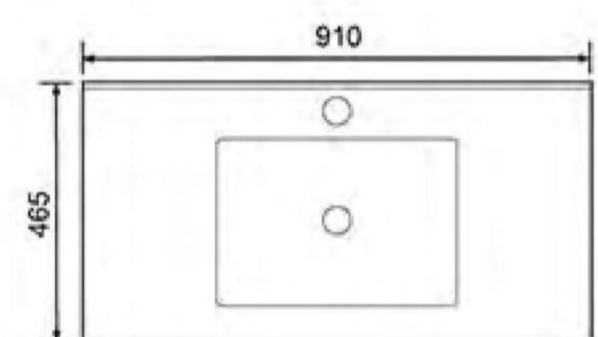

**7102-80**

Counter Basin  
Size: 810X520X220mm

**7101-90**

Counter Basin  
Size: 900X495X215mm

**7101-90 左盆**

Counter Basin  
Size: 905X500X210mm

**7101-100**

Counter Basin  
Size: 1000X495X210mm

**7101-80**

Counter Basin  
Size: 800X490X220mm

**7101-70**

Counter Basin  
Size: 700X495X220mm

**120E**

Counter Basin  
Size:1215X465X175mm

**90E**  
Counter Basin  
Size: 910X465X175mm

**80E**  
Counter Basin  
Size: 810X465X175mm

**75E**  
Counter Basin  
Size: 765X465X175mm

**70E**  
Counter Basin  
Size: 715X470X175mm

**60E**  
Counter Basin  
Size: 615X465X175mm