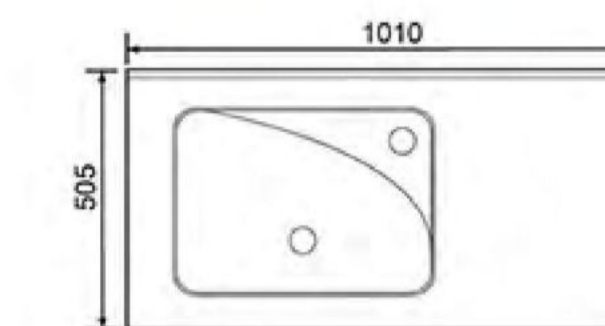

**7110-100**  
Counter Basin  
Size: 1010X465X185mm

**7109-100**  
Counter Basin  
Size: 1010X505X220mm

**7110-80**  
Counter Basin  
Size: 815X465X185mm

**7109-90**  
Counter Basin  
Size: 910X505X220mm

**7110-60**  
Counter Basin  
Size: 615X468X175mm

**7109-80**  
Counter Basin  
Size: 815X500X210mm

7108-100

Counter Basin  
Size:1010X505X225mm

7108-100 左盆

Counter Basin  
Size:1010X505X225mm

7108-90 左盆

Counter Basin  
Size:910X505X225mm

7108-90

Counter Basin  
Size:910X505X225mm

7108-80 左盆

Counter Basin  
Size:810X505X225mm

7108-80

Counter Basin  
Size:810X500X200mm

**7107-100**  
Counter Basin  
Size:1010X465X185mm

**7107-80**  
Counter Basin  
Size:810X465X185mm