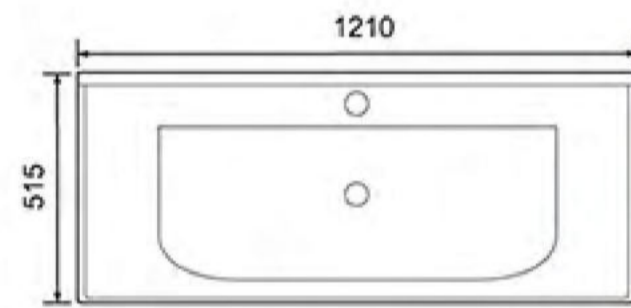

**7106-100**  
Counter Basin  
Size:1010X485X225mm

**7106-90 左盆** Counter Basin  
Size:905X485X225mm

**7106-90** Counter Basin  
Size:915X485X225mm

**7106-80**  
Counter Basin  
Size:810X485X220mm

**7106-70**  
Counter Basin  
Size:710X490X210mm

**7106-60**  
Counter Basin  
Size:610X490X210mm

**7105-100**  
Counter Basin  
Size:1015X475X180mm

**7105-60**  
Counter Basin  
Size:600X470X175mm

**7105-80**  
Counter Basin  
Size:810X475X175mm

**7104-90**  
Counter Basin  
Size:900X500X225mm

**7103-120**  
Counter Basin  
Size: 1210X515X240mm

**7103-100** Counter Basin  
Size: 1005X520X245mm

**7103-90**  
Counter Basin  
Size: 910X500X240mm

**7103-80**  
Counter Basin  
Size: 805X505X240mm

**7103-70**  
Counter Basin  
Size: 710X505X240mm