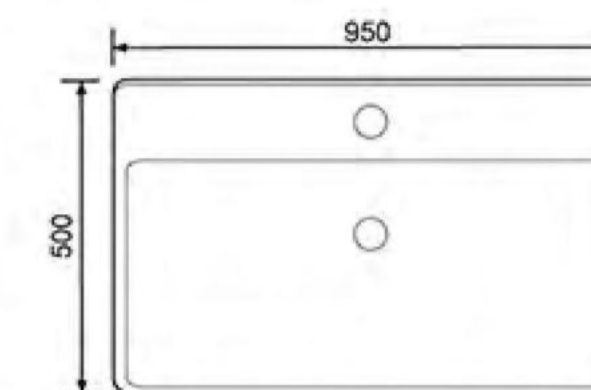

810-100
Counter Basin
Size:950X500X200mm

专利号 :201330384942.0