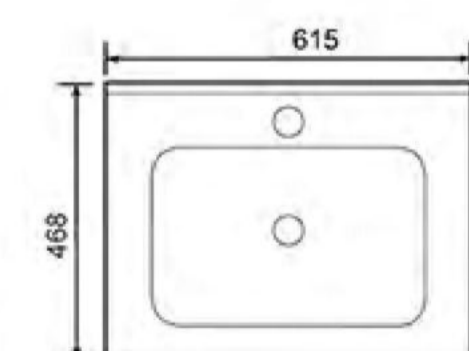

**7113-90**  
Counter Basin  
Size:910X500X170mm

**7113-80**  
Counter Basin  
Size:810X500X170mm

**7113-60**  
Counter Basin  
Size:615X500X165mm

**7112-80**  
Counter Basin  
Size:815X495X210mm

**7111-80**  
Counter Basin  
Size:805X490X200mm

**7110-100**  
Counter Basin  
Size: 1010X465X185mm

**7109-100**  
Counter Basin  
Size: 1010X505X220mm

**7110-80**  
Counter Basin  
Size: 815X465X185mm

**7109-90**  
Counter Basin  
Size: 910X505X220mm

**7110-60**  
Counter Basin  
Size: 615X468X175mm

**7109-80**  
Counter Basin  
Size: 815X500X210mm

7108-100

Counter Basin  
Size:1010X505X225mm

7108-100 左盆

Counter Basin  
Size:1010X505X225mm

7108-90 左盆

Counter Basin  
Size:910X505X225mm

7108-90

Counter Basin  
Size:910X505X225mm

7108-80 左盆

Counter Basin  
Size:810X505X225mm

7108-80

Counter Basin  
Size:810X500X200mm

**7107-100**  
Counter Basin  
Size:1010X465X185mm

**7107-80**  
Counter Basin  
Size:810X465X185mm