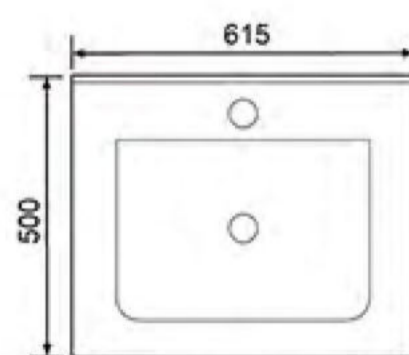

**7116-90**

Counter Basin  
Size:910X505X220mm

**7116-90 左盆**

Counter Basin  
Size:910X505X220mm

**7116-80**

Counter Basin  
Size:810X505X215mm

时尚·舒适·生活优越之道

**7115-65**  
Counter Basin  
Size:655X450X185mm

**7115-55**  
Counter Basin  
Size:560X435X175mm

**7114-80**  
Counter Basin  
Size:815X500X155mm

时尚·舒适·生活优越之道

**7113-120**

Counter Basin  
Size:1215X500X170mm

**7113-100**

Counter Basin  
Size:1020X505X170mm

**7113-90**  
Counter Basin  
Size:910X500X170mm

**7113-80**  
Counter Basin  
Size:810X500X170mm

**7113-60**  
Counter Basin  
Size:615X500X165mm

**7112-80**  
Counter Basin  
Size:815X495X210mm

**7111-80**  
Counter Basin  
Size:805X490X200mm

**7110-100**  
Counter Basin  
Size: 1010X465X185mm

**7109-100**  
Counter Basin  
Size: 1010X505X220mm

**7110-80**  
Counter Basin  
Size: 815X465X185mm

**7109-90**  
Counter Basin  
Size: 910X505X220mm