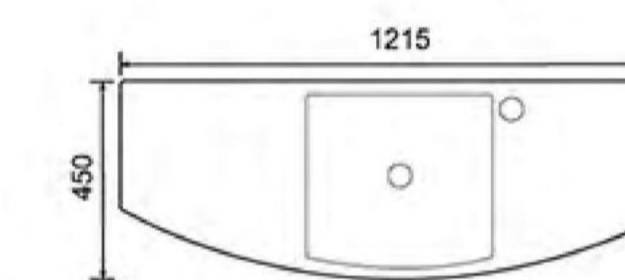

7036-120

Counter Basin
Size:1215X450X160mm