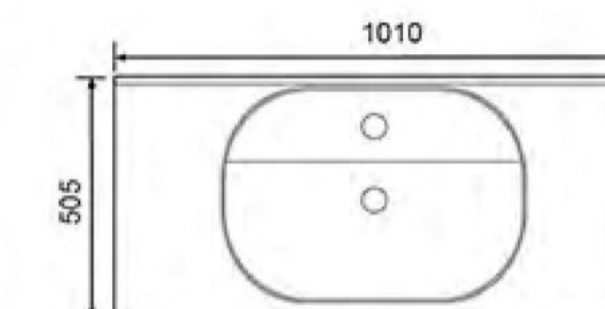

**7116-90**

Counter Basin  
Size:910X505X220mm

**7116-90 左盆**

Counter Basin  
Size:910X505X220mm

**7116-80**

Counter Basin  
Size:810X505X215mm

时尚·舒适·生活优越之道

**7115-65**  
Counter Basin  
Size:655X450X185mm

**7115-55**  
Counter Basin  
Size:560X435X175mm

**7114-80**  
Counter Basin  
Size:815X500X155mm

时尚·舒适·生活优越之道

**7113-120**

Counter Basin  
Size:1215X500X170mm

**7113-100**

Counter Basin  
Size:1020X505X170mm

**7113-90**  
Counter Basin  
Size:910X500X170mm

**7113-80**  
Counter Basin  
Size:810X500X170mm

**7113-60**  
Counter Basin  
Size:615X500X165mm

**7112-80**  
Counter Basin  
Size:815X495X210mm

**7111-80**  
Counter Basin  
Size:805X490X200mm

**7110-100**  
Counter Basin  
Size: 1010X465X185mm

**7109-100**  
Counter Basin  
Size: 1010X505X220mm

**7110-80**  
Counter Basin  
Size: 815X465X185mm

**7109-90**  
Counter Basin  
Size: 910X505X220mm