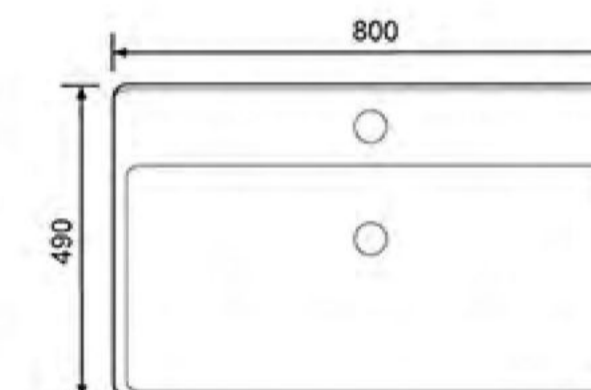

810-80
Counter Basin
Size:800X490X180mm

专利号 :201330384942.0