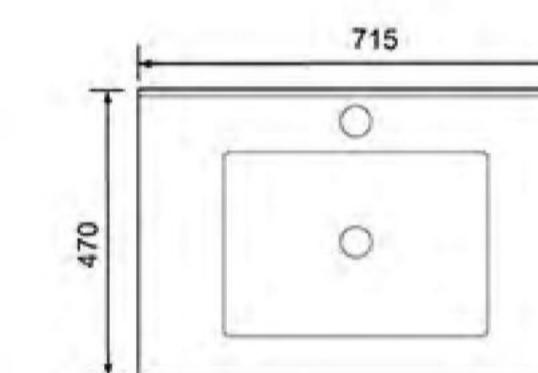

**90E**  
Counter Basin  
Size: 910X465X175mm

**80E**  
Counter Basin  
Size: 810X465X175mm

**75E**  
Counter Basin  
Size: 765X465X175mm

**70E**  
Counter Basin  
Size: 715X470X175mm

**60E**  
Counter Basin  
Size: 615X465X175mm

**50E**  
Counter Basin  
Size: 510X470X170mm