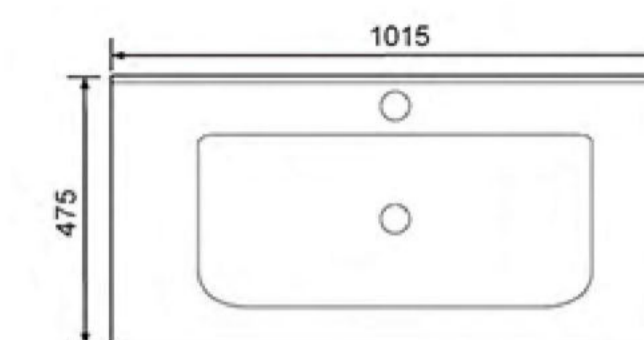

**7106-100**  
Counter Basin  
Size:1010X485X225mm

**7106-90 左盆** Counter Basin  
Size:905X485X225mm

**7106-90** Counter Basin  
Size:915X485X225mm

**7106-80**  
Counter Basin  
Size:810X485X220mm

**7106-70**  
Counter Basin  
Size:710X490X210mm

**7106-60**  
Counter Basin  
Size:610X490X210mm

**7105-100**  
Counter Basin  
Size:1015X475X180mm

**7105-60**  
Counter Basin  
Size:600X470X175mm

**7105-80**  
Counter Basin  
Size:810X475X175mm

**7104-90**  
Counter Basin  
Size:900X500X225mm