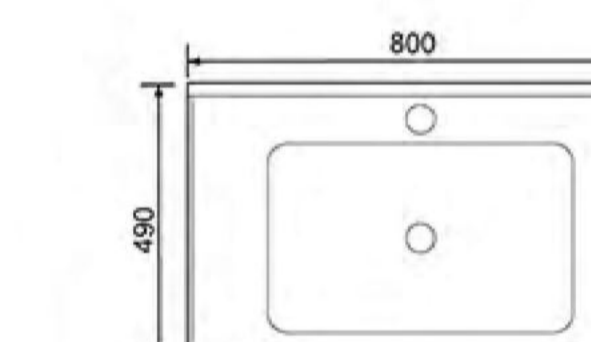

7101-80

Counter Basin
Size: 800X490X220mm