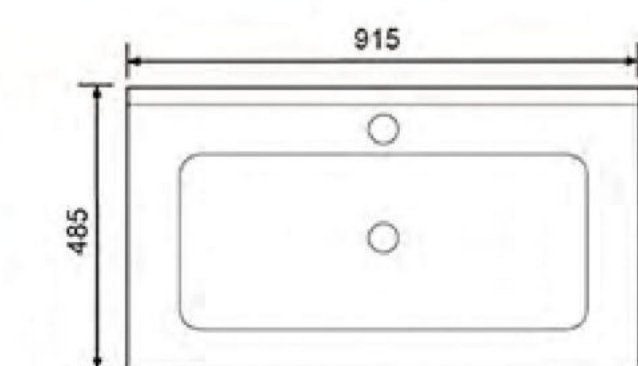

**7106-100**  
Counter Basin  
Size:1010X485X225mm

**7106-90 左盆** Counter Basin  
Size:905X485X225mm

**7106-90** Counter Basin  
Size:915X485X225mm

**7106-80**  
Counter Basin  
Size:810X485X220mm

**7106-70**  
Counter Basin  
Size:710X490X210mm

**7106-60**  
Counter Basin  
Size:610X490X210mm

**7105-100**  
Counter Basin  
Size:1015X475X180mm

**7105-60**  
Counter Basin  
Size:600X470X175mm

**7105-80**  
Counter Basin  
Size:810X475X175mm

**7104-90**  
Counter Basin  
Size:900X500X225mm